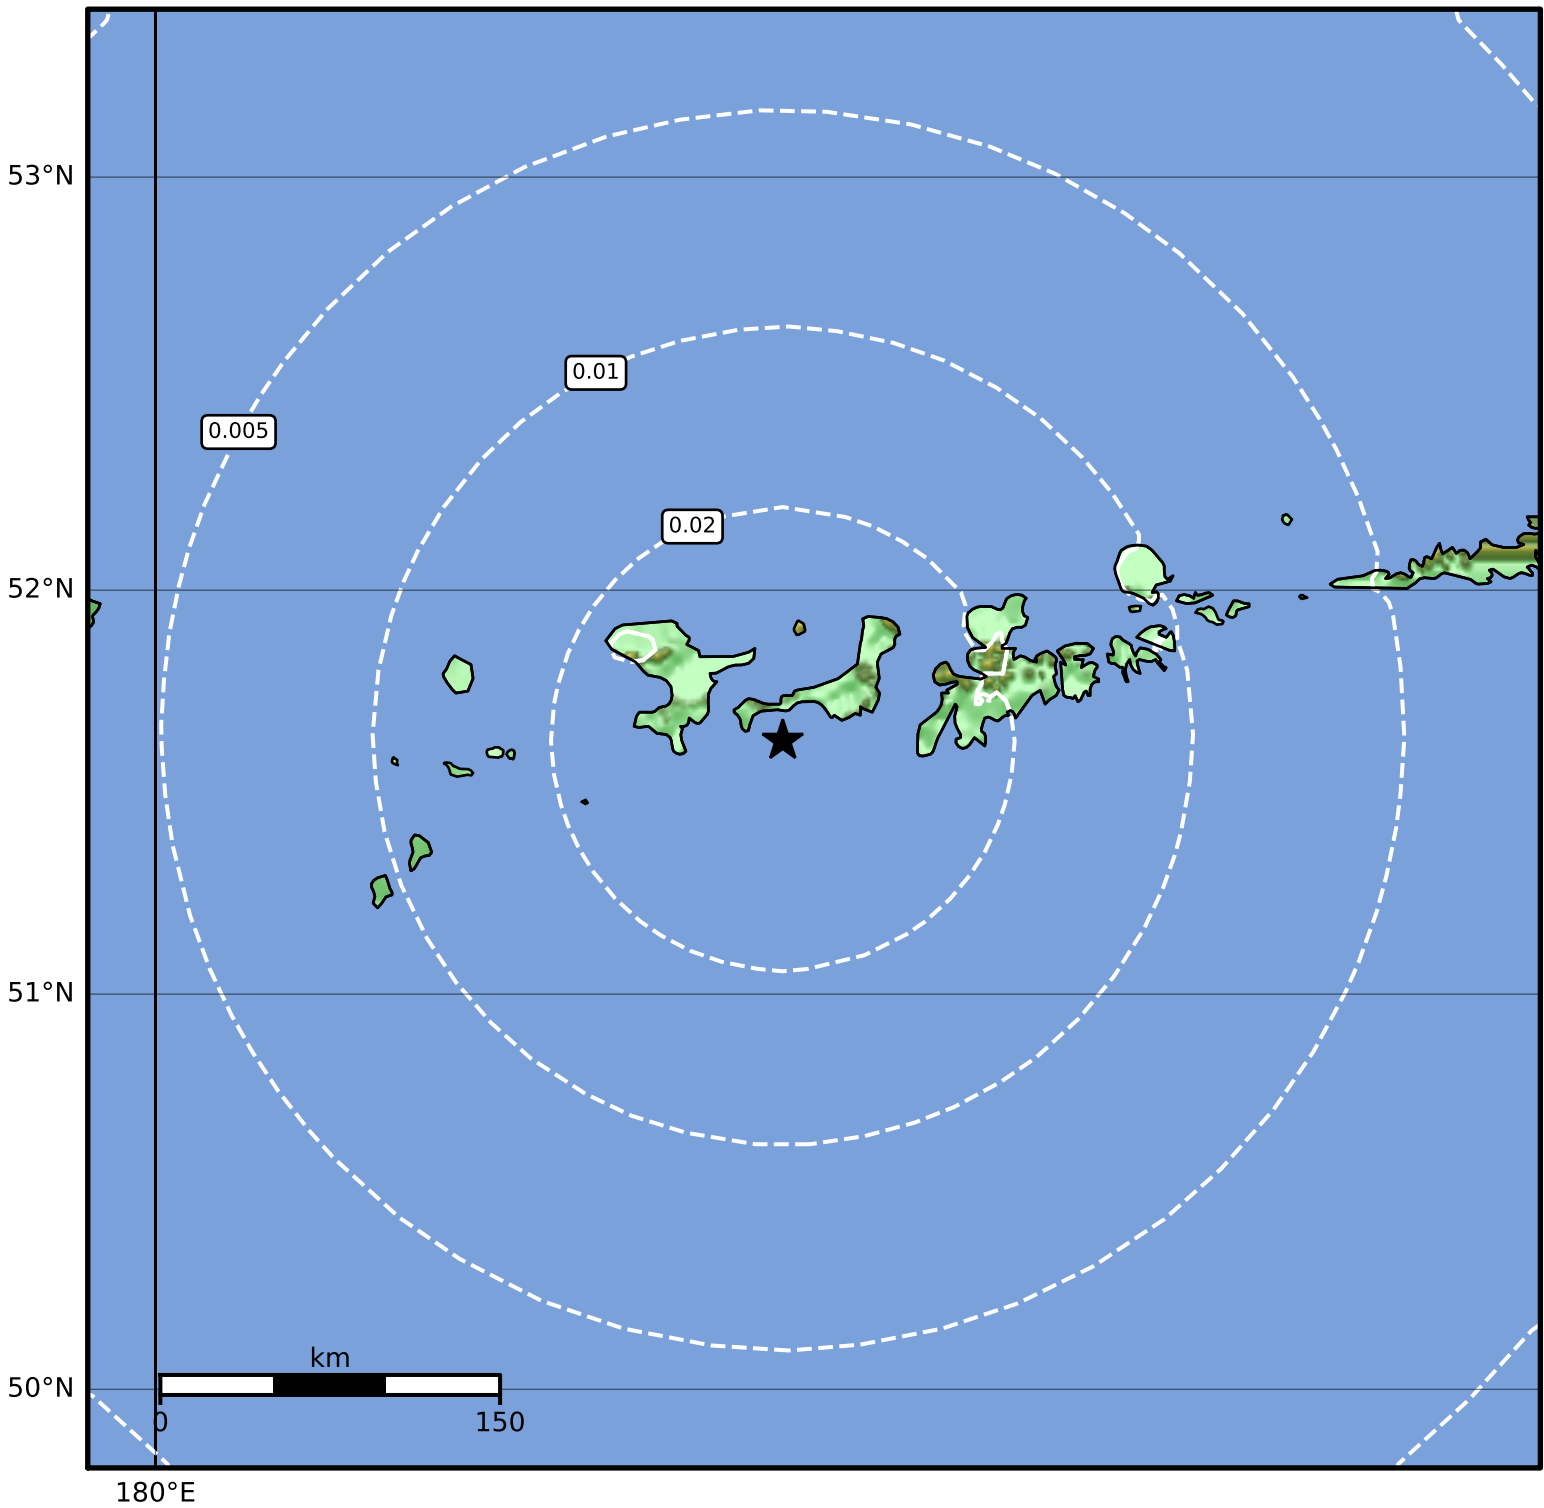

Peak Ground Velocity Map Alaska Earthquake Center
ShakeMap: 65 km (40 miles) WSW of Adak
Feb 04, 2023 18:09:48 UTC M3.9 N51.63 W177.51 Depth: 67.1km ID:ak0231m6kzf6

Scale based on Worden et al. (2012)

Version 2: Processed 2023-02-04T19:51:02Z

△ Seismic Instrument ○ Reported Intensity

★ Epicenter