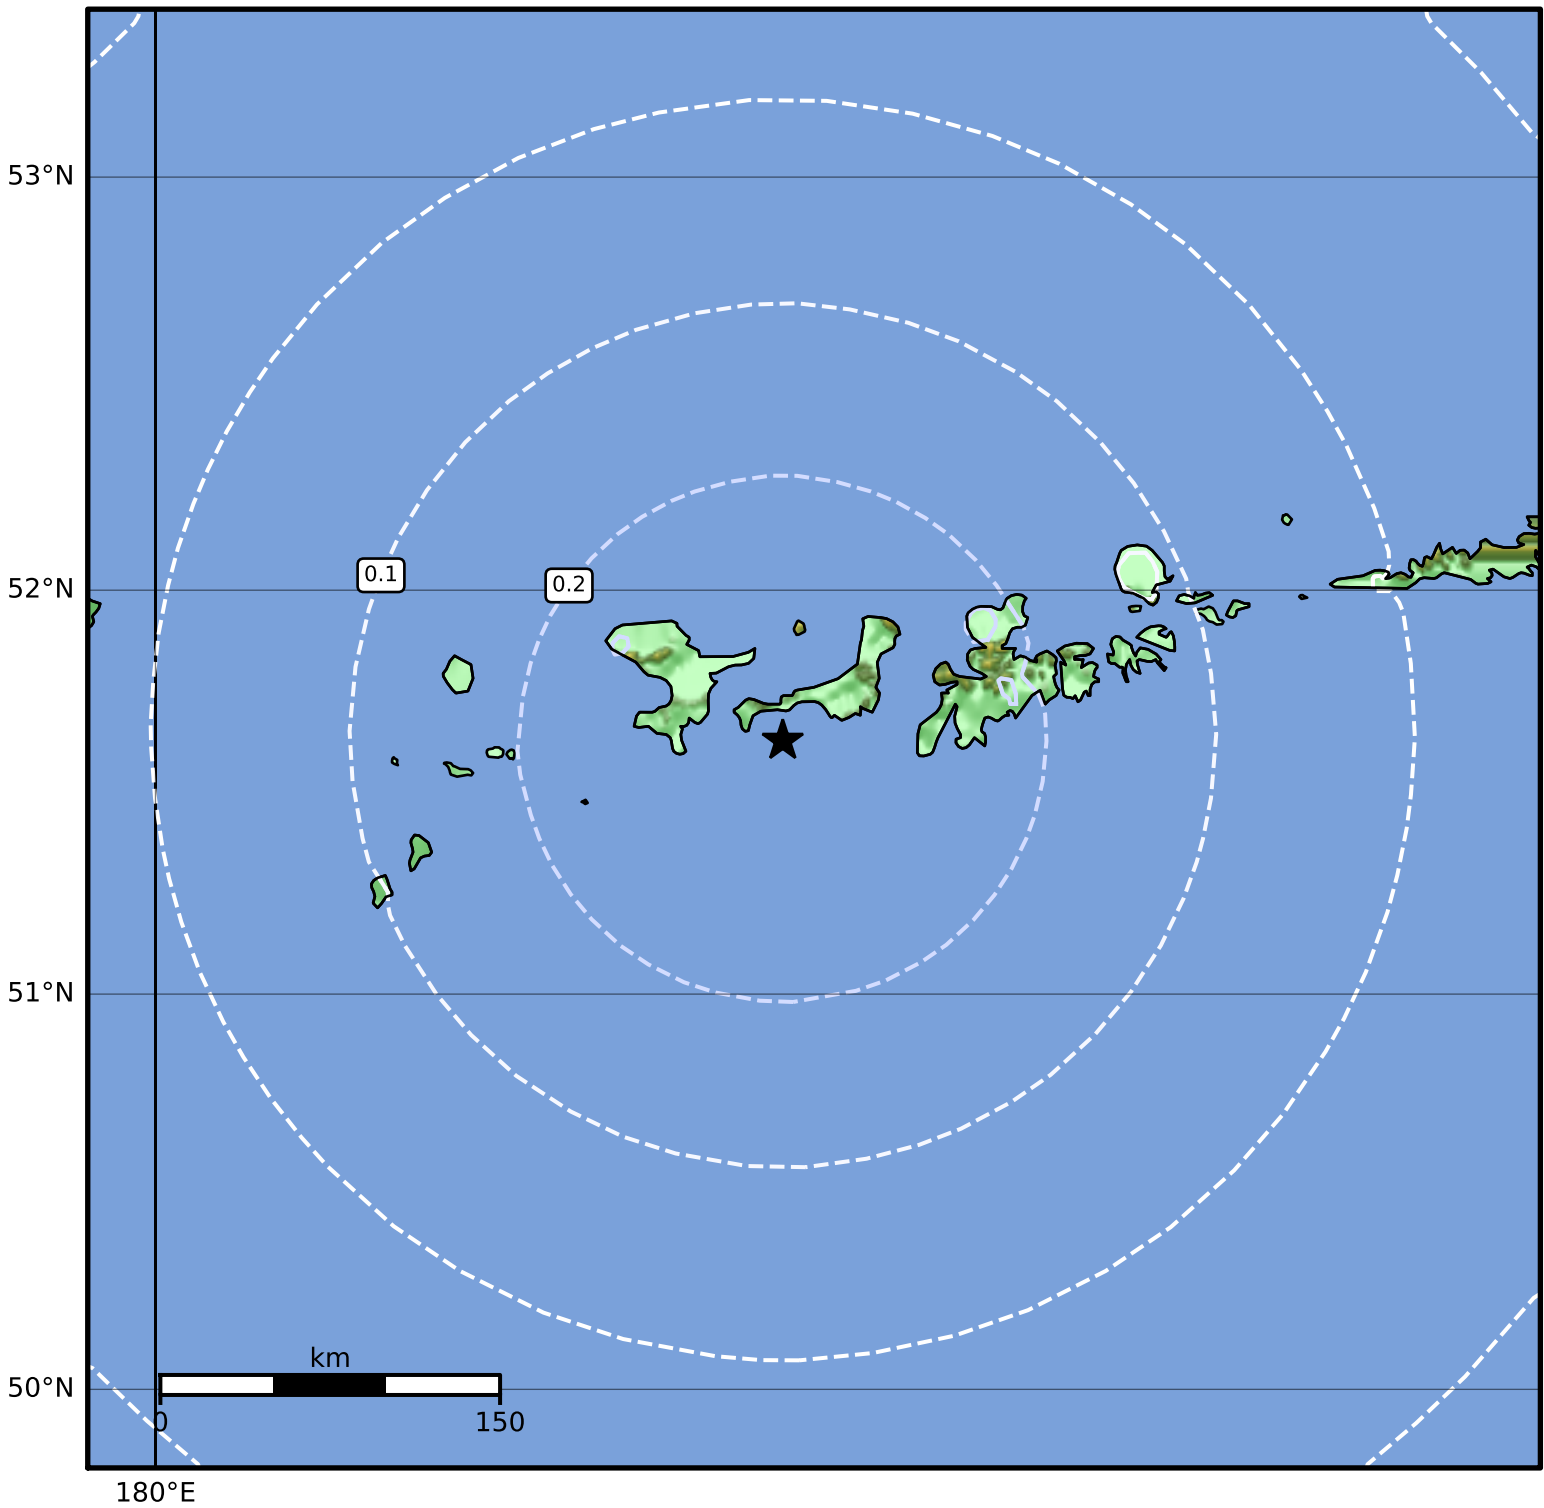

0.3 Second Peak Spectral Acceleration Map Alaska Earthquake Center
 ShakeMap: 65 km (40 miles) WSW of Adak
 Feb 04, 2023 18:09:48 UTC M3.9 N51.63 W177.51 Depth: 67.1km ID:ak0231m6kzf6

SA(0.3) (%g)	0.1	0.2	0.5	1	2	5	10	20	50	100	200
--------------	-----	-----	-----	---	---	---	----	----	----	-----	-----

Scale based on Worden et al. (2012)

Version 2: Processed 2023-02-04T19:51:02Z

△ Seismic Instrument ○ Reported Intensity

★ Epicenter