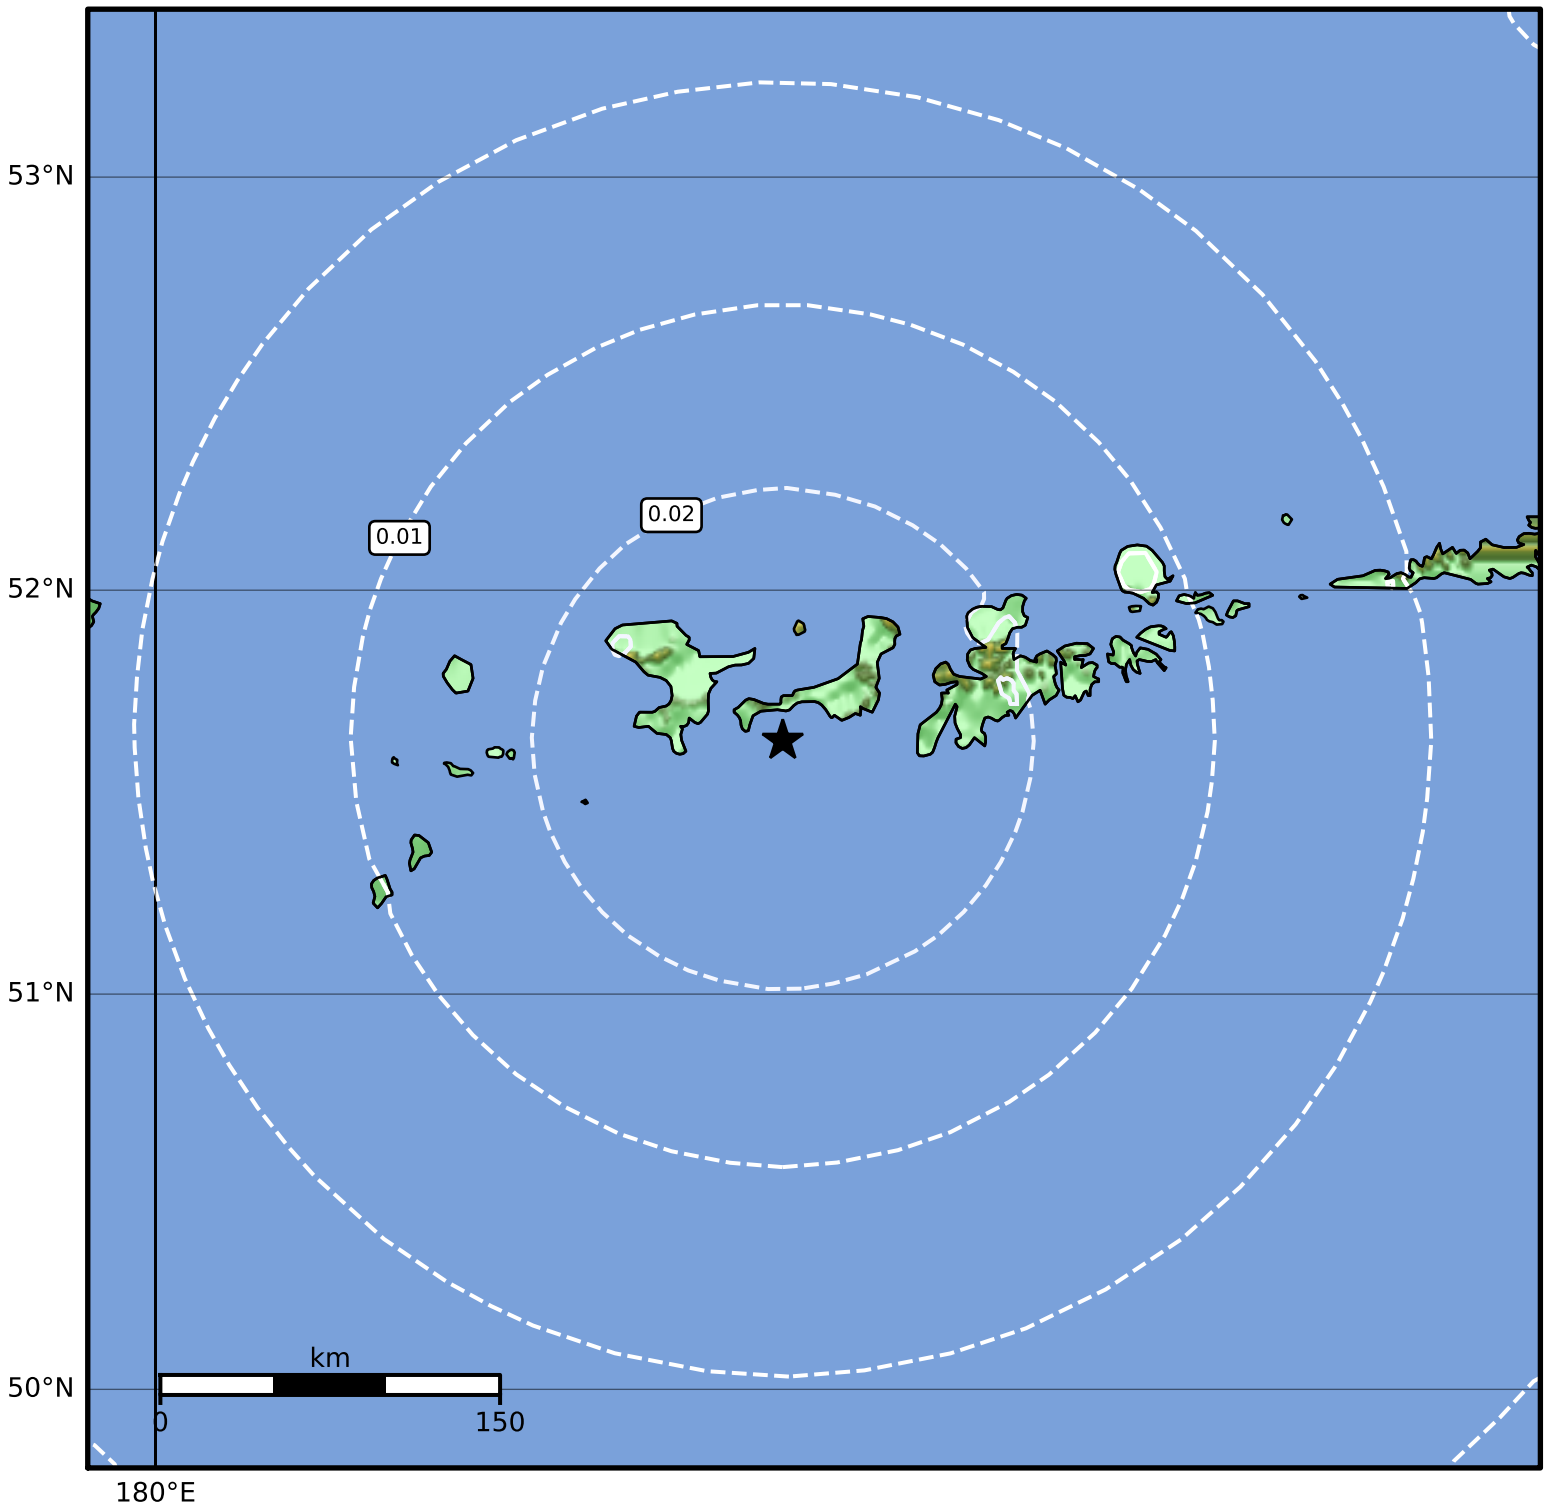

1.0 Second Peak Spectral Acceleration Map Alaska Earthquake Center
ShakeMap: 65 km (40 miles) WSW of Adak
Feb 04, 2023 18:09:48 UTC M3.9 N51.63 W177.51 Depth: 67.1km ID:ak0231m6kzf6

SA(1.0) (%g)	0.1	0.2	0.5	1	2	5	10	20	50	100	200
--------------	-----	-----	-----	---	---	---	----	----	----	-----	-----

Scale based on Worden et al. (2012)

Version 2: Processed 2023-02-04T19:51:02Z

△ Seismic Instrument ○ Reported Intensity

★ Epicenter