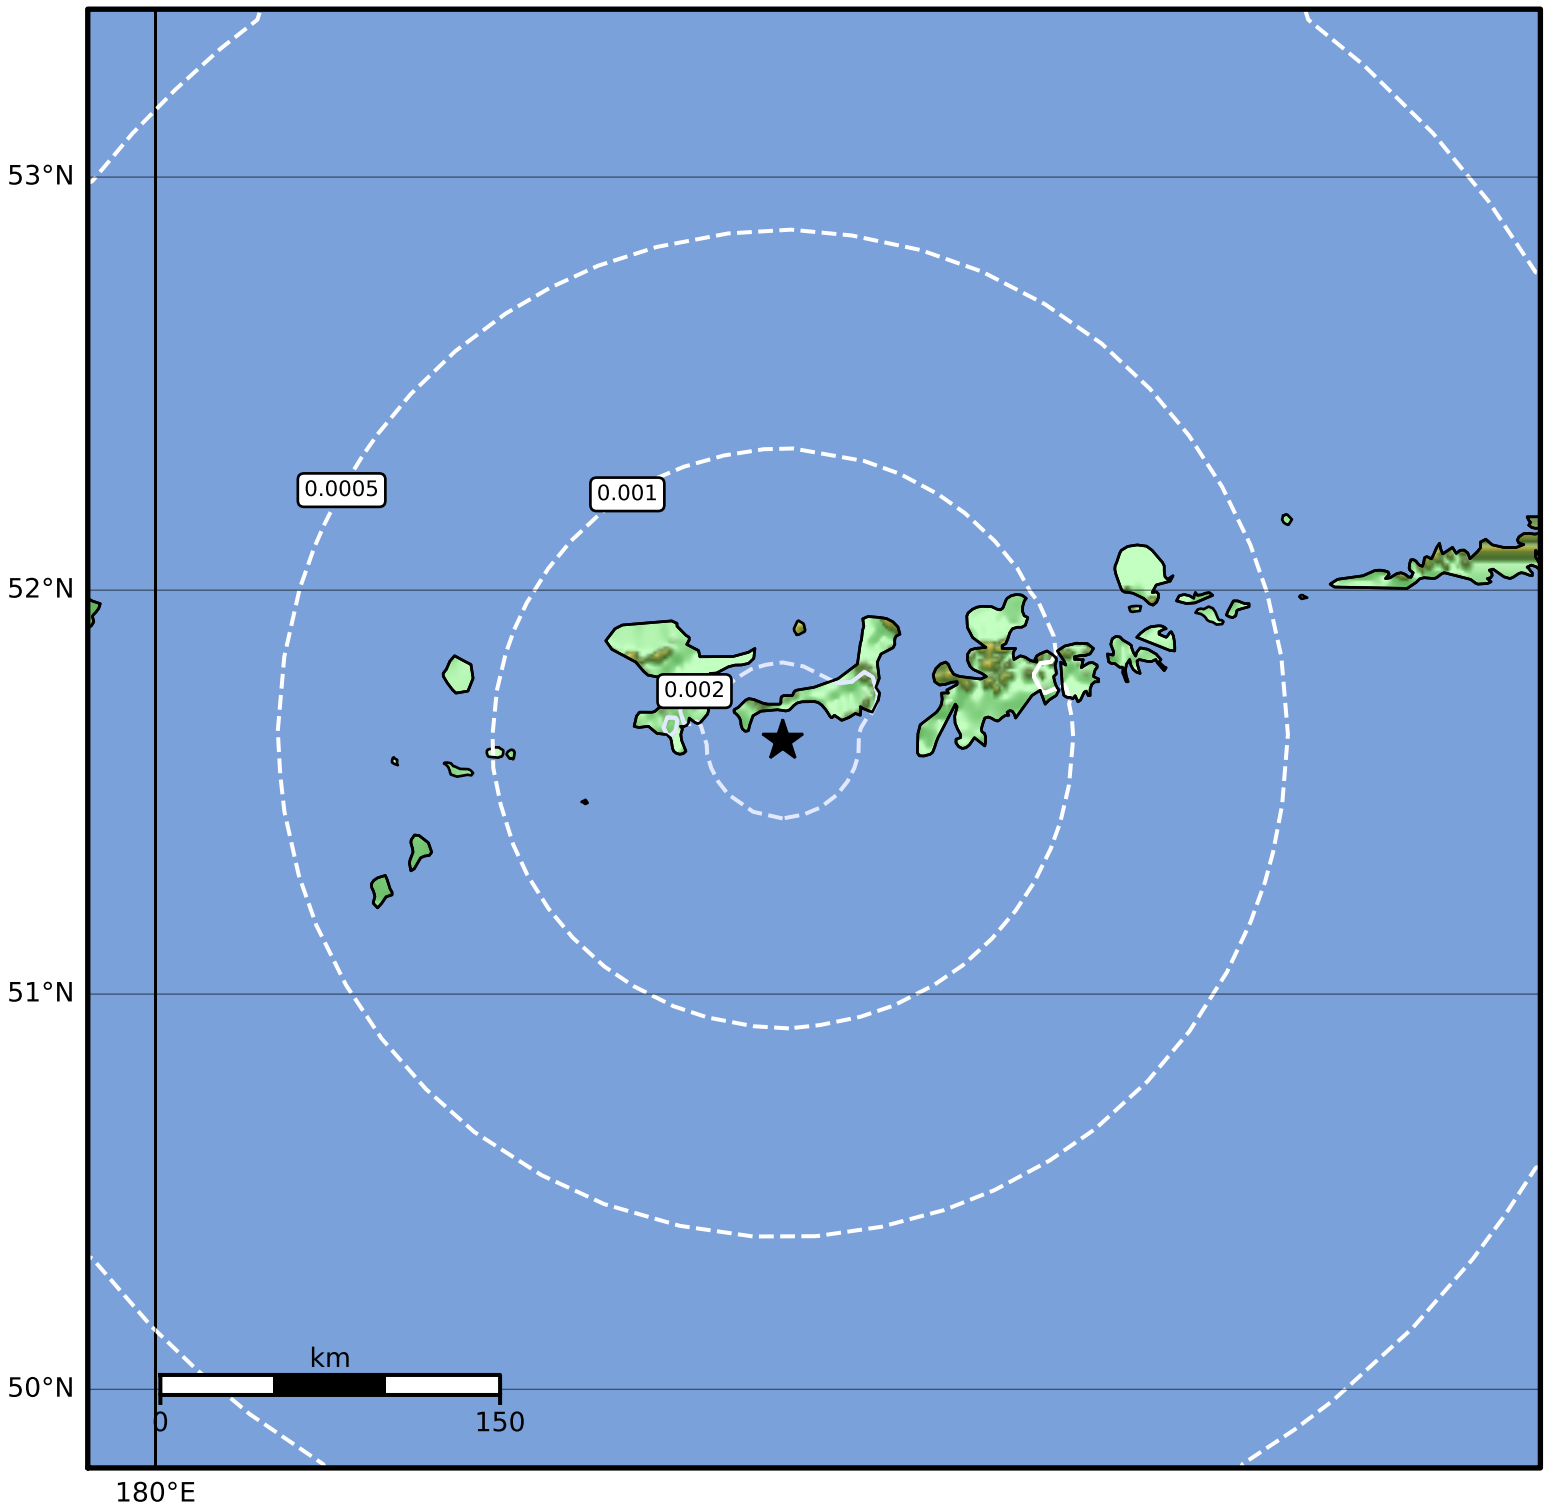

3.0 Second Peak Spectral Acceleration Map Alaska Earthquake Center
ShakeMap: 65 km (40 miles) WSW of Adak
Feb 04, 2023 18:09:48 UTC M3.9 N51.63 W177.51 Depth: 67.1km ID:ak0231m6kzf6

Scale based on Worden et al. (2012)

Version 2: Processed 2023-02-04T19:51:02Z

△ Seismic Instrument ○ Reported Intensity

★ Epicenter