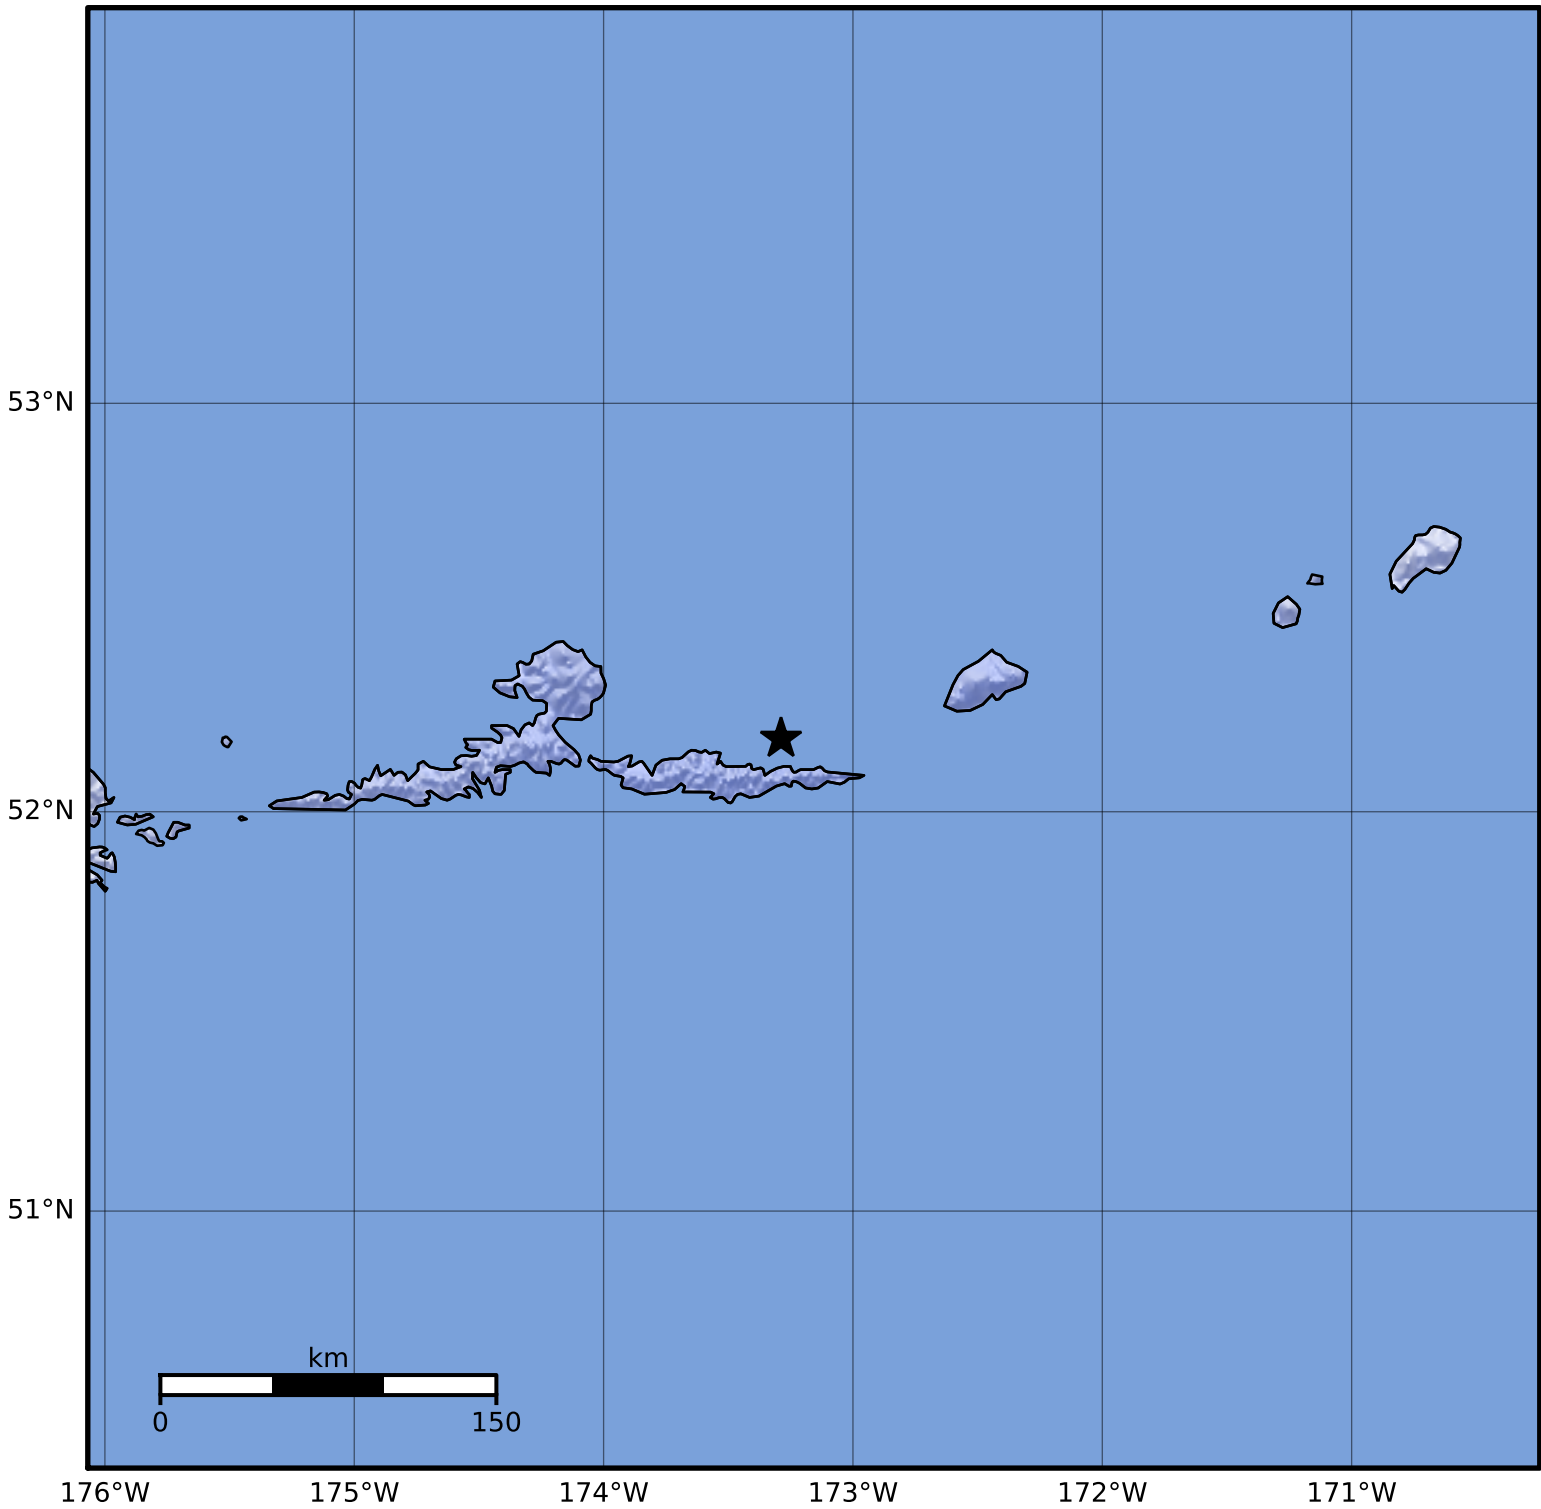

Macroseismic Intensity Map Alaska Earthquake Center
 ShakeMap: 62 km (39 miles) E of Atka
 Feb 07, 2023 12:41:58 UTC M3.5 N52.18 W173.29 Depth: 186.8km ID:ak0231r1tax0

SHAKING	Not felt	Weak	Light	Moderate	Strong	Very strong	Severe	Violent	Extreme
DAMAGE	None	None	None	Very light	Light	Moderate	Moderate/heavy	Heavy	Very heavy
PGA(%g)	<0.0464	0.297	2.76	6.2	11.5	21.5	40.1	74.7	>139
PGV(cm/s)	<0.0215	0.135	1.41	4.65	9.64	20	41.4	85.8	>178
INTENSITY	I	II-III	IV	V	VI	VII	VIII	IX	X+

Scale based on Worden et al. (2012)

Version 1: Processed 2023-02-07T12:46:06Z

△ Seismic Instrument ○ Reported Intensity

★ Epicenter