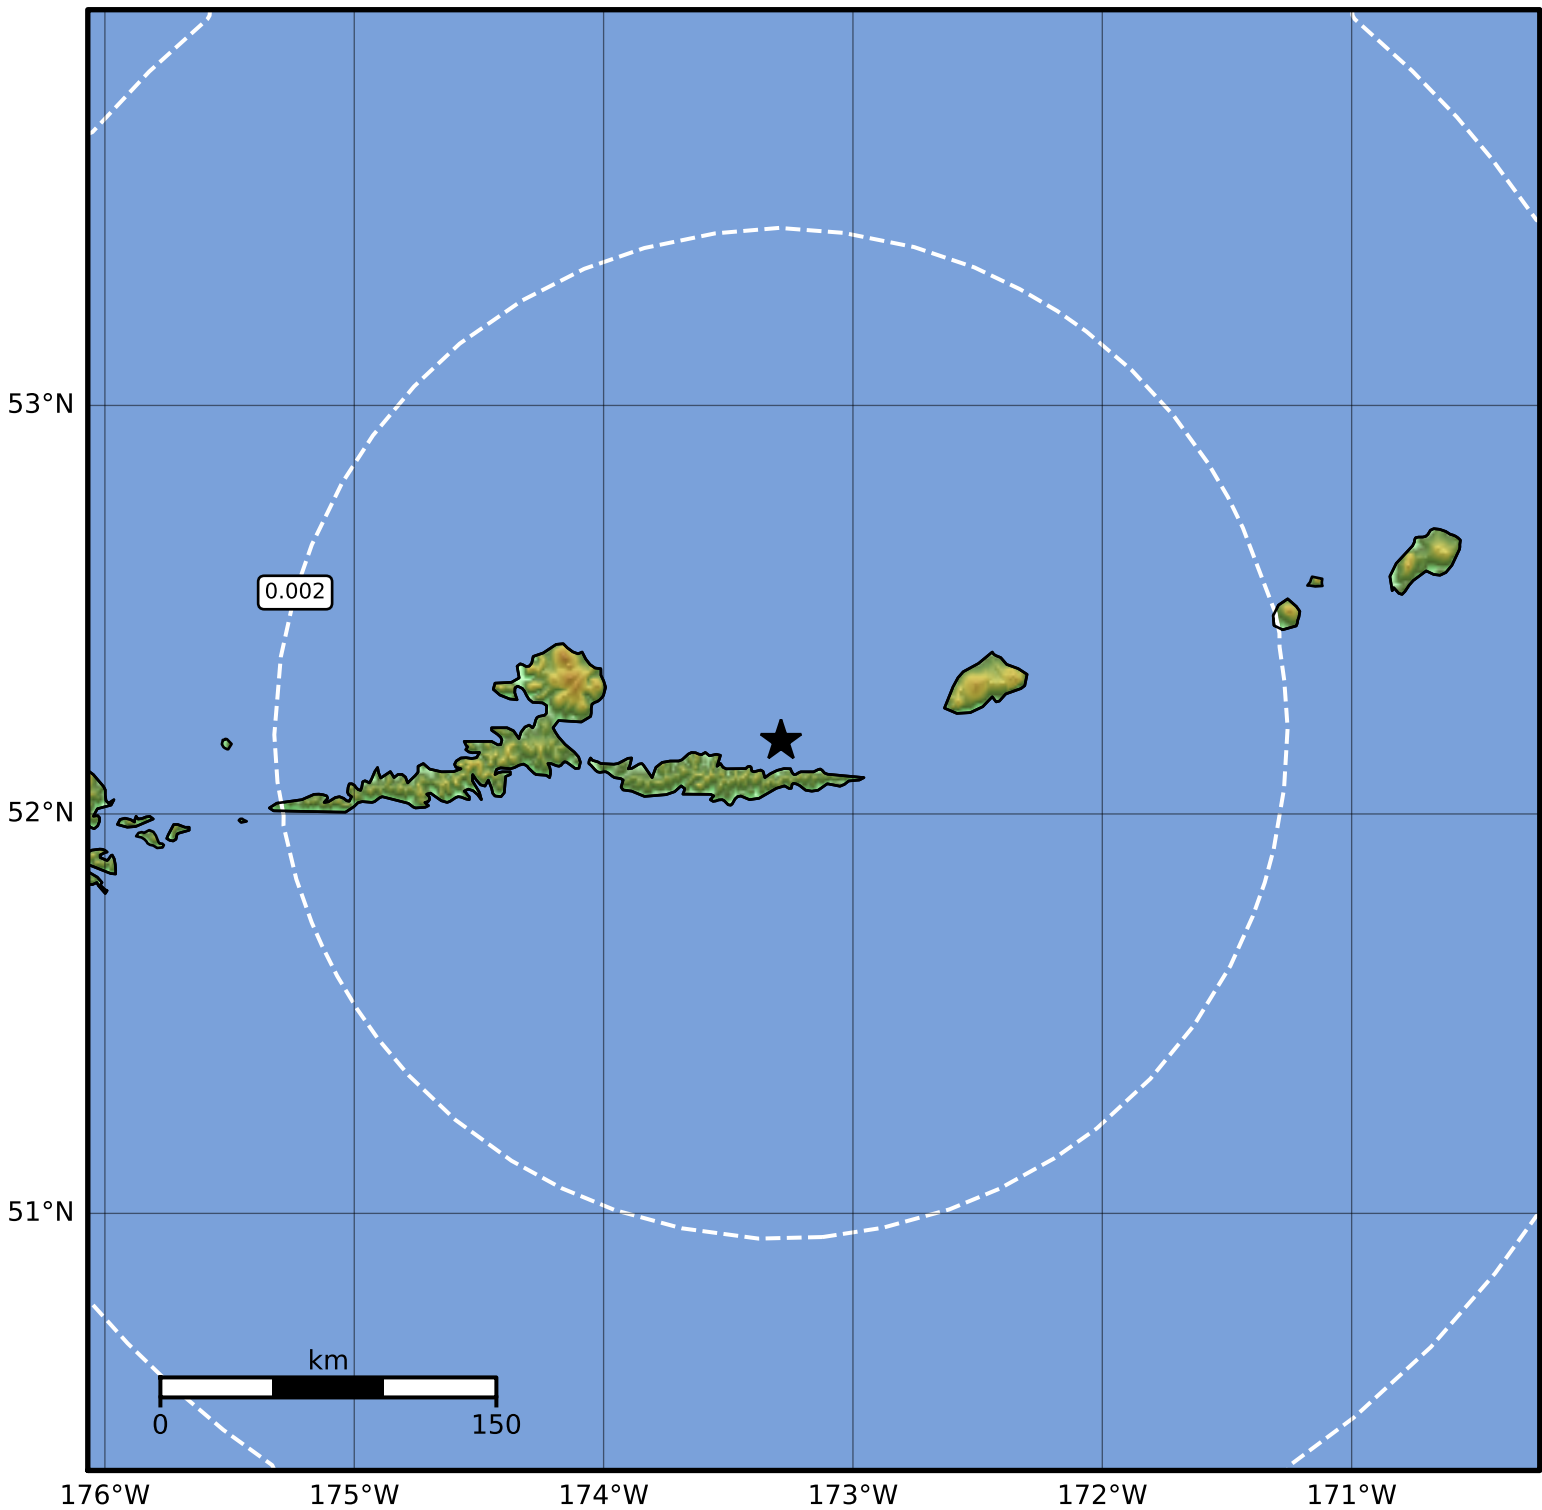

Peak Ground Velocity Map Alaska Earthquake Center  
ShakeMap: 62 km (39 miles) E of Atka  
Feb 07, 2023 12:41:58 UTC M3.5 N52.18 W173.29 Depth: 186.8km ID:ak0231r1tax0

Scale based on Worden et al. (2012)

△ Seismic Instrument ○ Reported Intensity

★ Epicenter

Version 1: Processed 2023-02-07T12:46:06Z