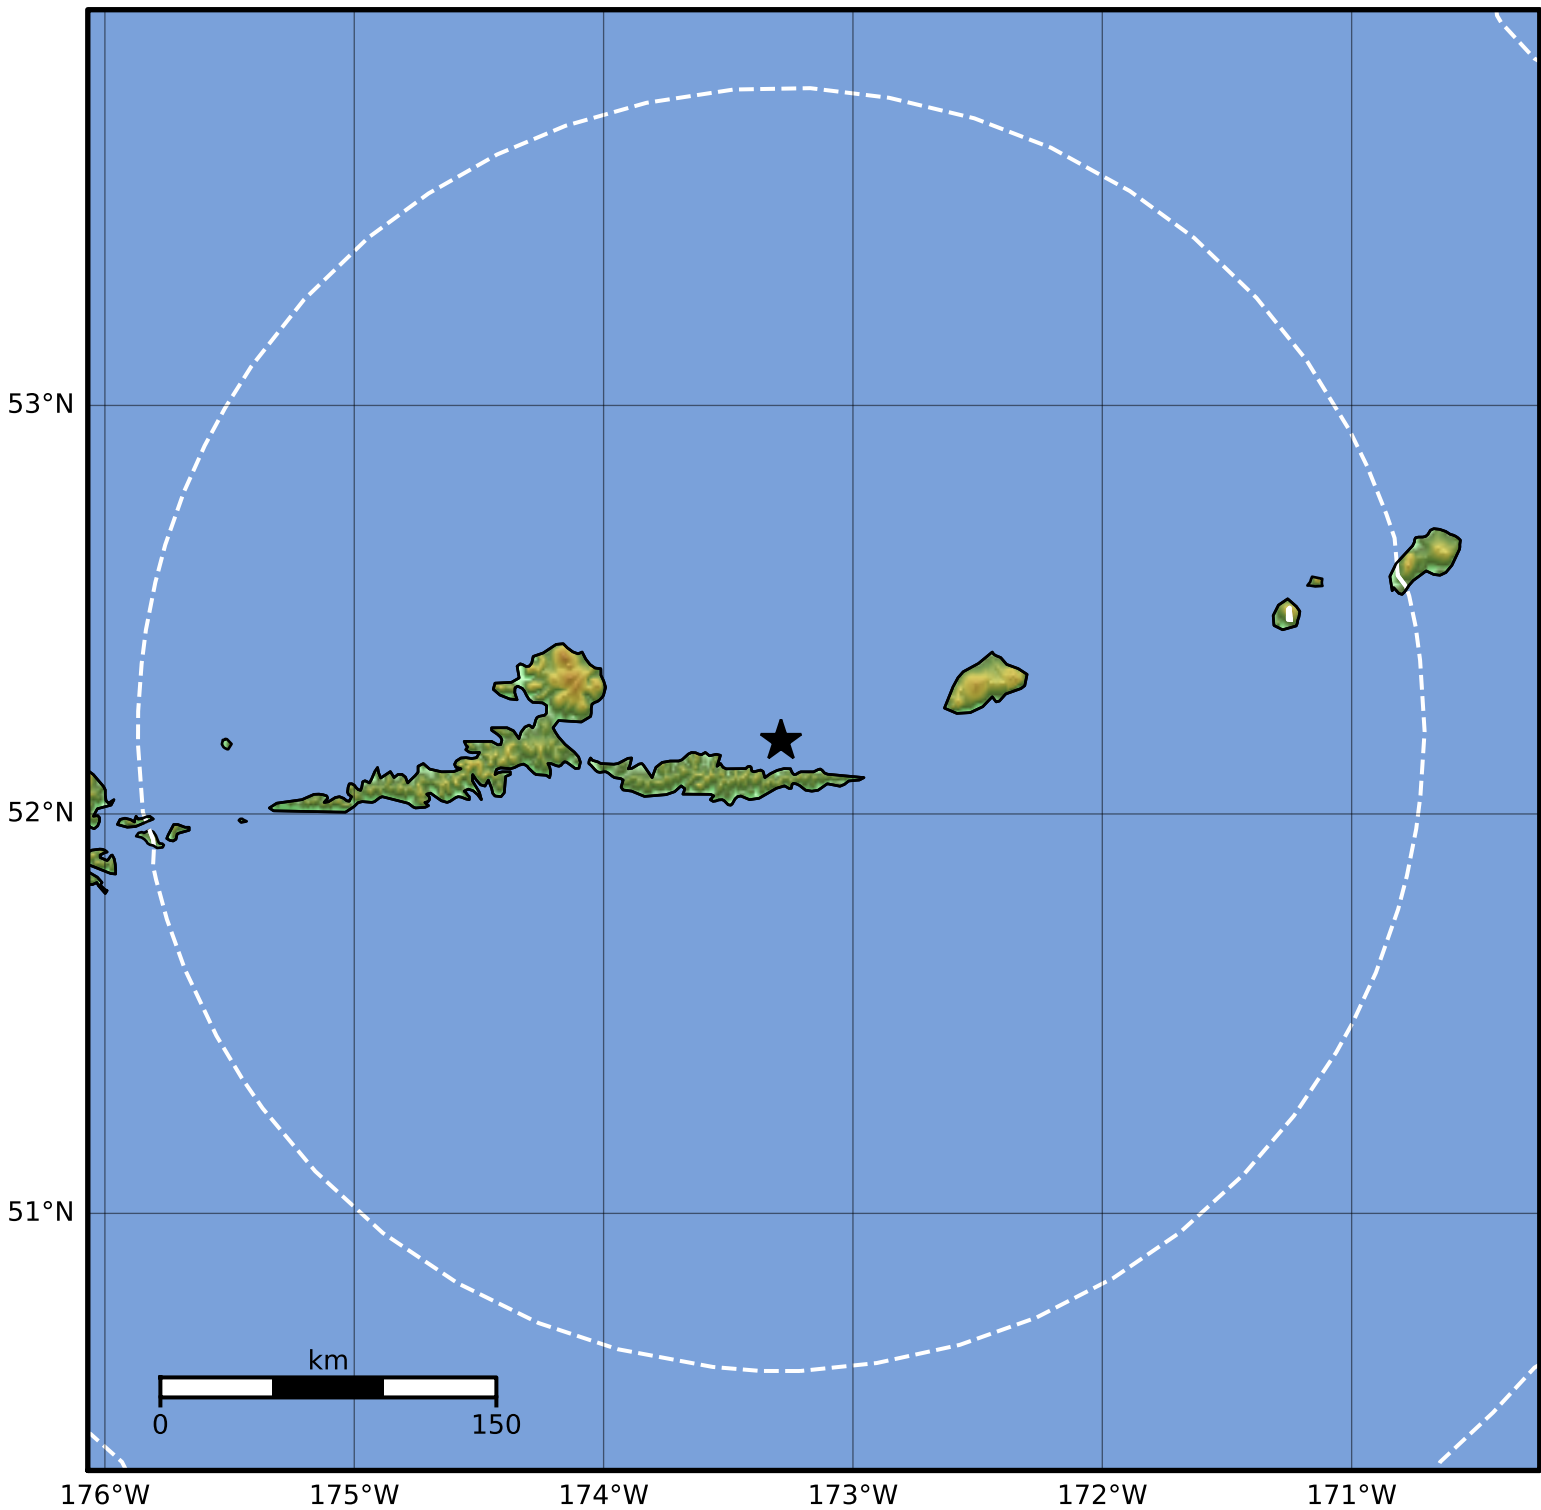

0.3 Second Peak Spectral Acceleration Map Alaska Earthquake Center
ShakeMap: 62 km (39 miles) E of Atka
Feb 07, 2023 12:41:58 UTC M3.5 N52.18 W173.29 Depth: 186.8km ID:ak0231r1tax0

SA(0.3) (%g)	0.1	0.2	0.5	1	2	5	10	20	50	100	200
---------------------	------------	------------	------------	----------	----------	----------	-----------	-----------	-----------	------------	------------

Scale based on Worden et al. (2012)

Version 1: Processed 2023-02-07T12:46:06Z

△ Seismic Instrument ○ Reported Intensity

★ Epicenter