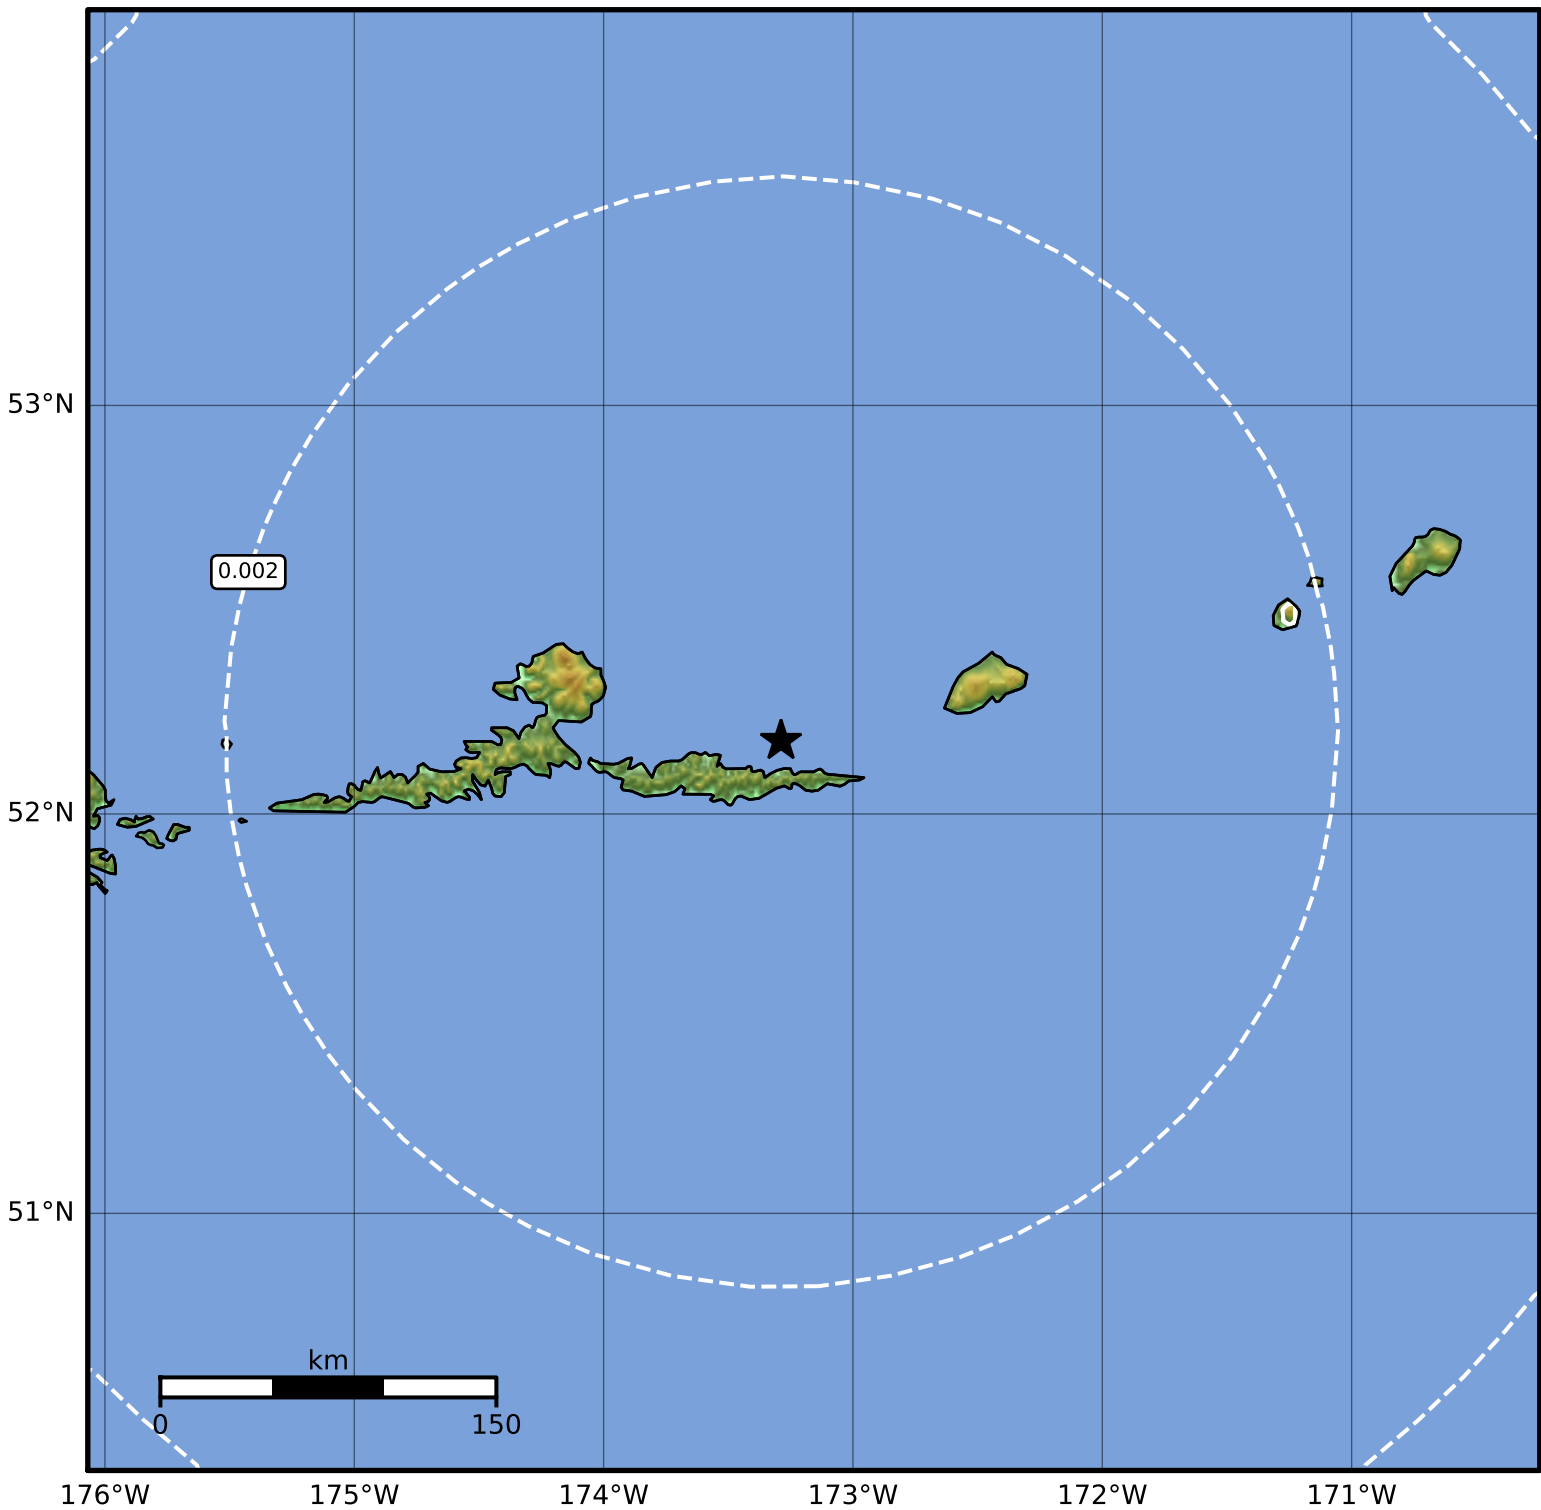

1.0 Second Peak Spectral Acceleration Map Alaska Earthquake Center
ShakeMap: 62 km (39 miles) E of Atka
Feb 07, 2023 12:41:58 UTC M3.5 N52.18 W173.29 Depth: 186.8km ID:ak0231r1tax0

SA(1.0) (%g)	0.1	0.2	0.5	1	2	5	10	20	50	100	200
---------------------	------------	------------	------------	----------	----------	----------	-----------	-----------	-----------	------------	------------

Scale based on Worden et al. (2012)

Version 1: Processed 2023-02-07T12:46:06Z

△ Seismic Instrument ○ Reported Intensity

★ Epicenter