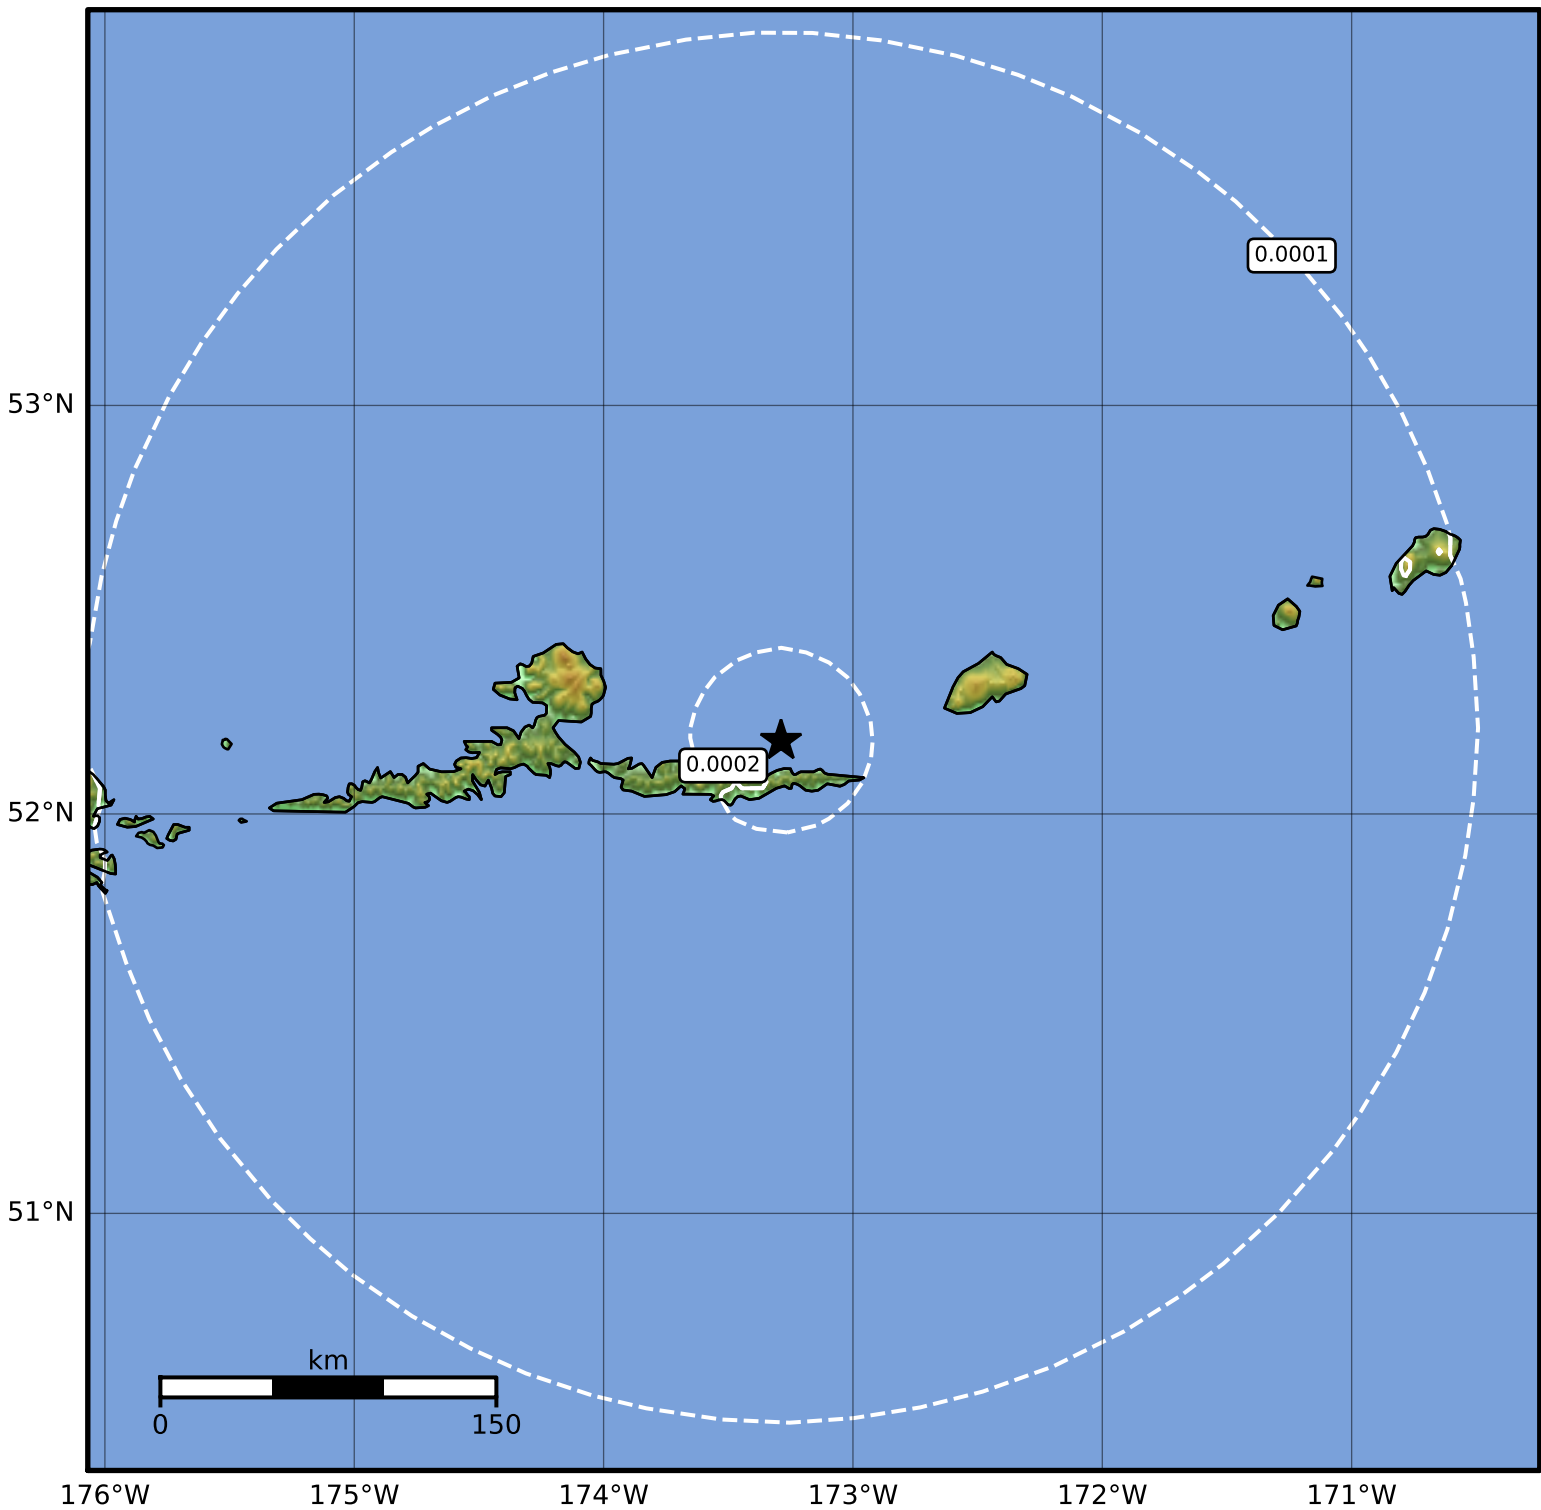

3.0 Second Peak Spectral Acceleration Map Alaska Earthquake Center  
ShakeMap: 62 km (39 miles) E of Atka  
Feb 07, 2023 12:41:58 UTC M3.5 N52.18 W173.29 Depth: 186.8km ID:ak0231r1tax0

Scale based on Worden et al. (2012)

△ Seismic Instrument ○ Reported Intensity

★ Epicenter

Version 1: Processed 2023-02-07T12:46:06Z