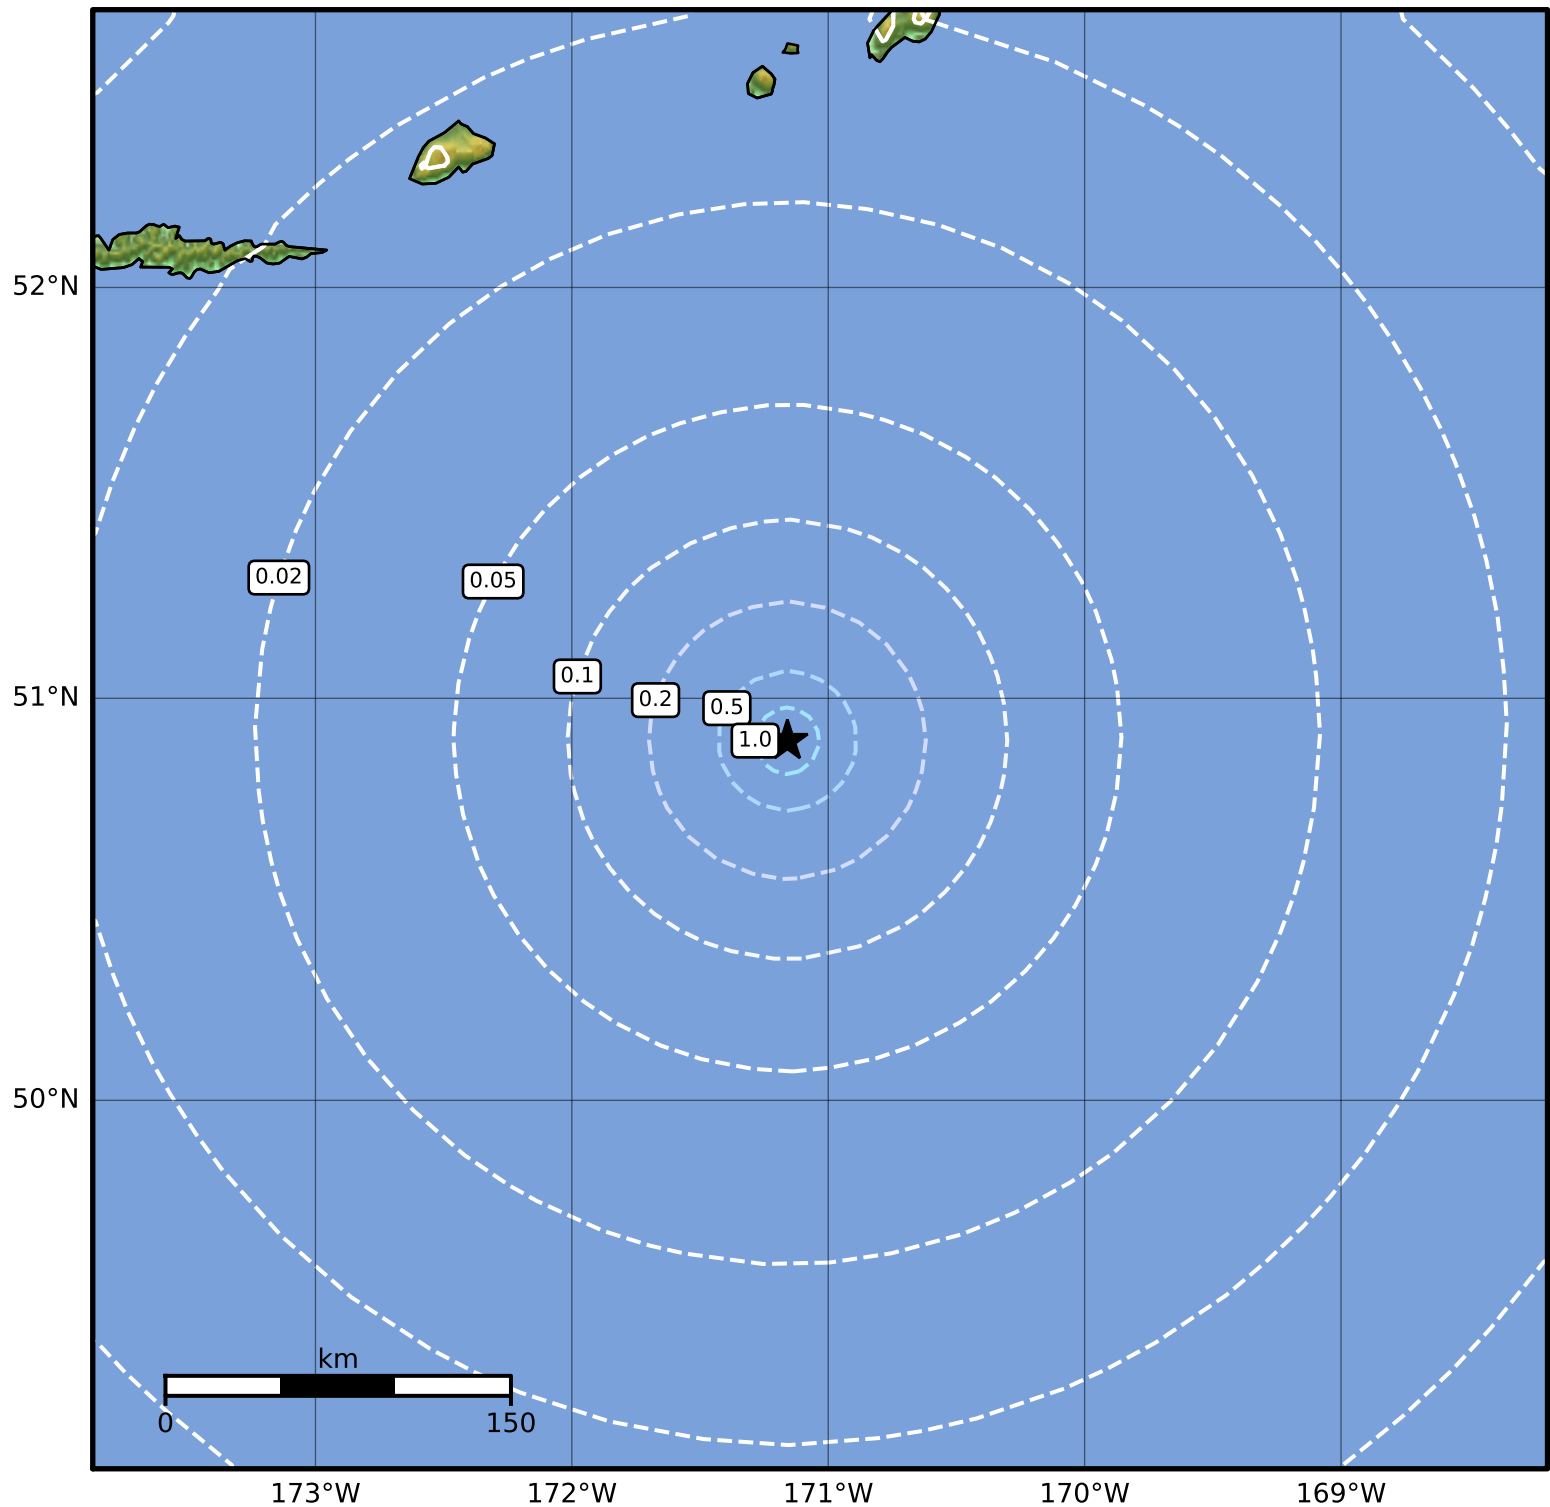

0.3 Second Peak Spectral Acceleration Map Alaska Earthquake Center  
 ShakeMap: 172 km (107 miles) SSE of Amukta Pass  
 Feb 07, 2023 12:47:45 UTC M3.8 N50.90 W171.16 Depth: 11.4km ID:ak0231r1ujqw

SA(0.3) (%g)	0.1	0.2	0.5	1	2	5	10	20	50	100	200
--------------	-----	-----	-----	---	---	---	----	----	----	-----	-----

Scale based on Worden et al. (2012)

Version 2: Processed 2023-02-07T14:37:17Z

△ Seismic Instrument ○ Reported Intensity

★ Epicenter