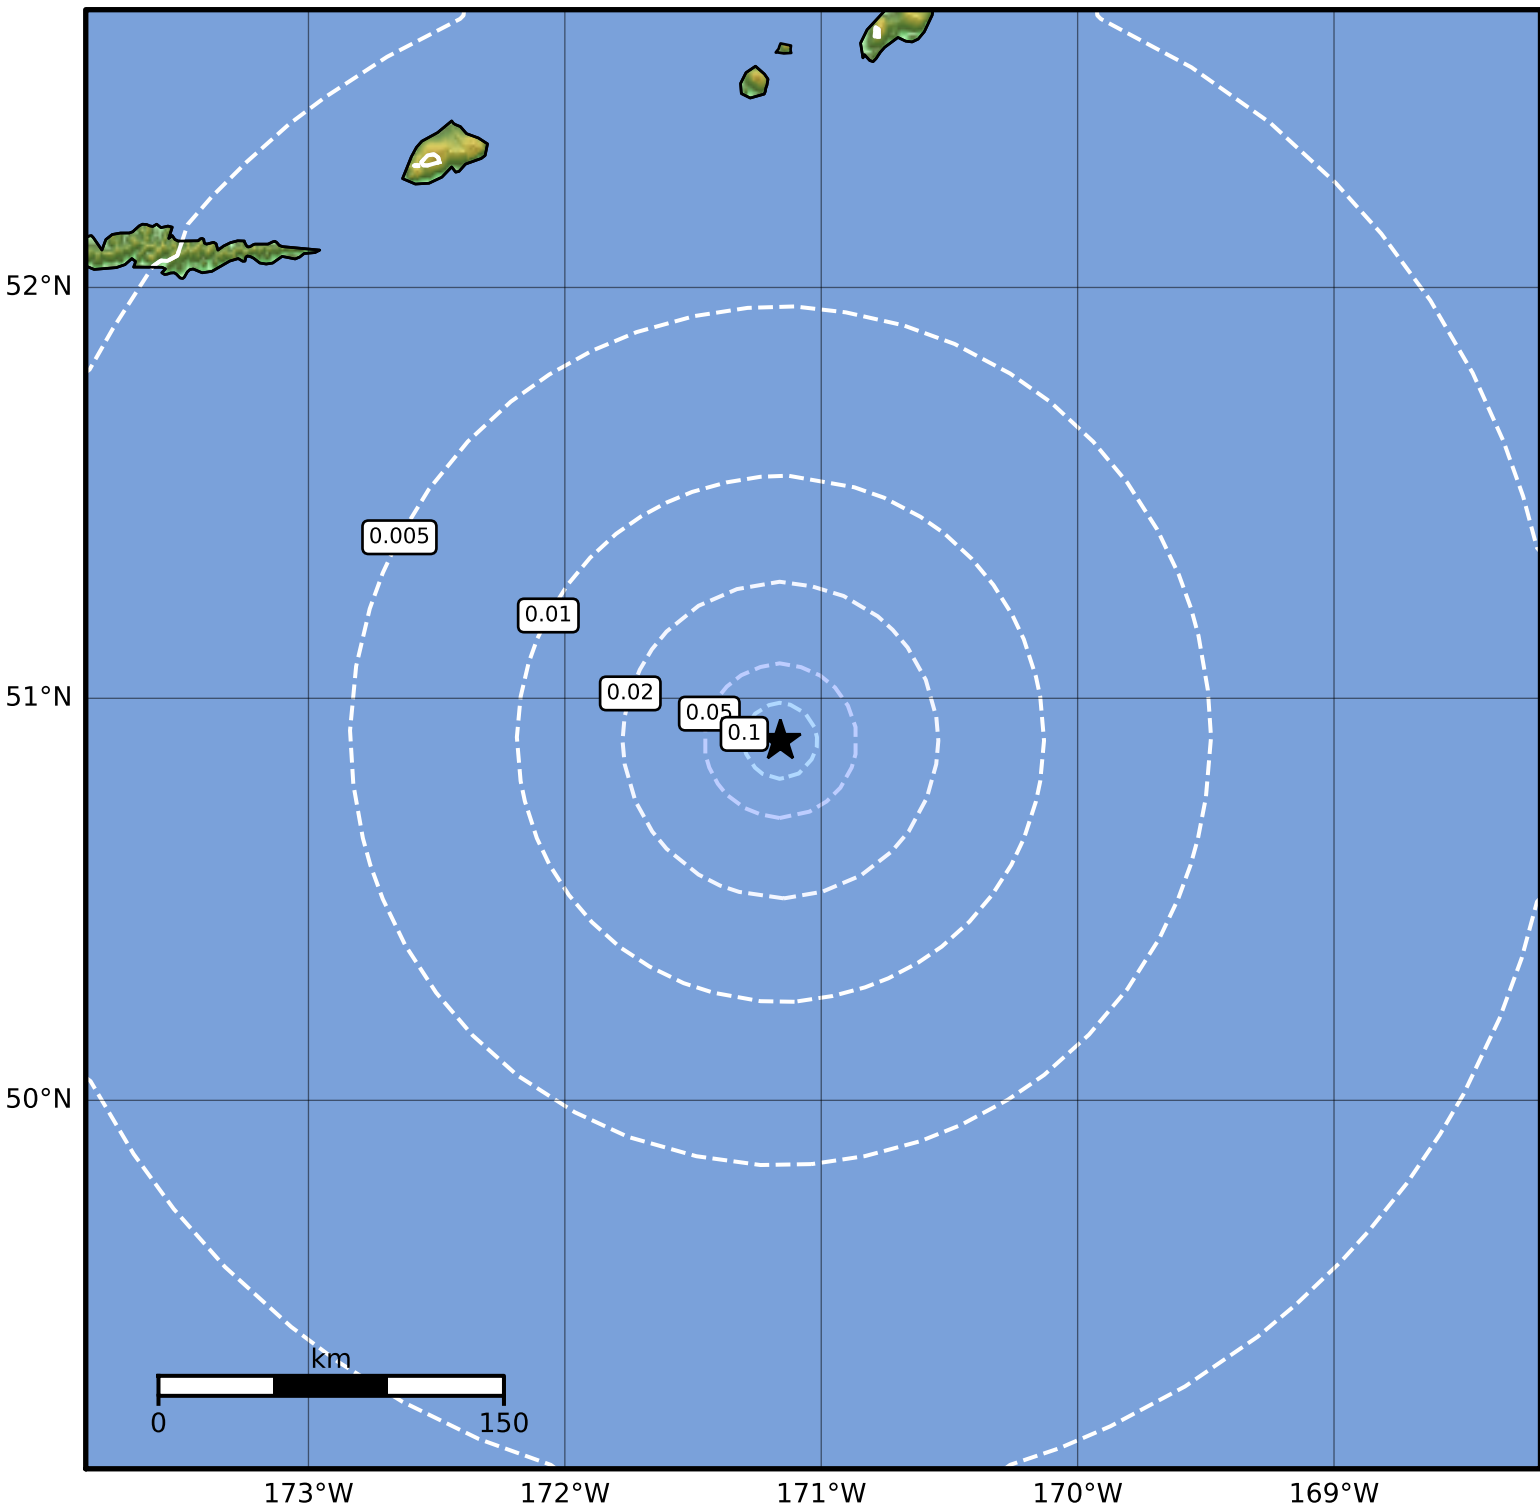

1.0 Second Peak Spectral Acceleration Map Alaska Earthquake Center
 ShakeMap: 172 km (107 miles) SSE of Amukta Pass
 Feb 07, 2023 12:47:45 UTC M3.8 N50.90 W171.16 Depth: 11.4km ID:ak0231r1ujqw

SA(1.0) (%g)	0.1	0.2	0.5	1	2	5	10	20	50	100	200
---------------------	------------	------------	------------	----------	----------	----------	-----------	-----------	-----------	------------	------------

Scale based on Worden et al. (2012)

Version 2: Processed 2023-02-07T14:37:17Z

△ Seismic Instrument ○ Reported Intensity

★ Epicenter