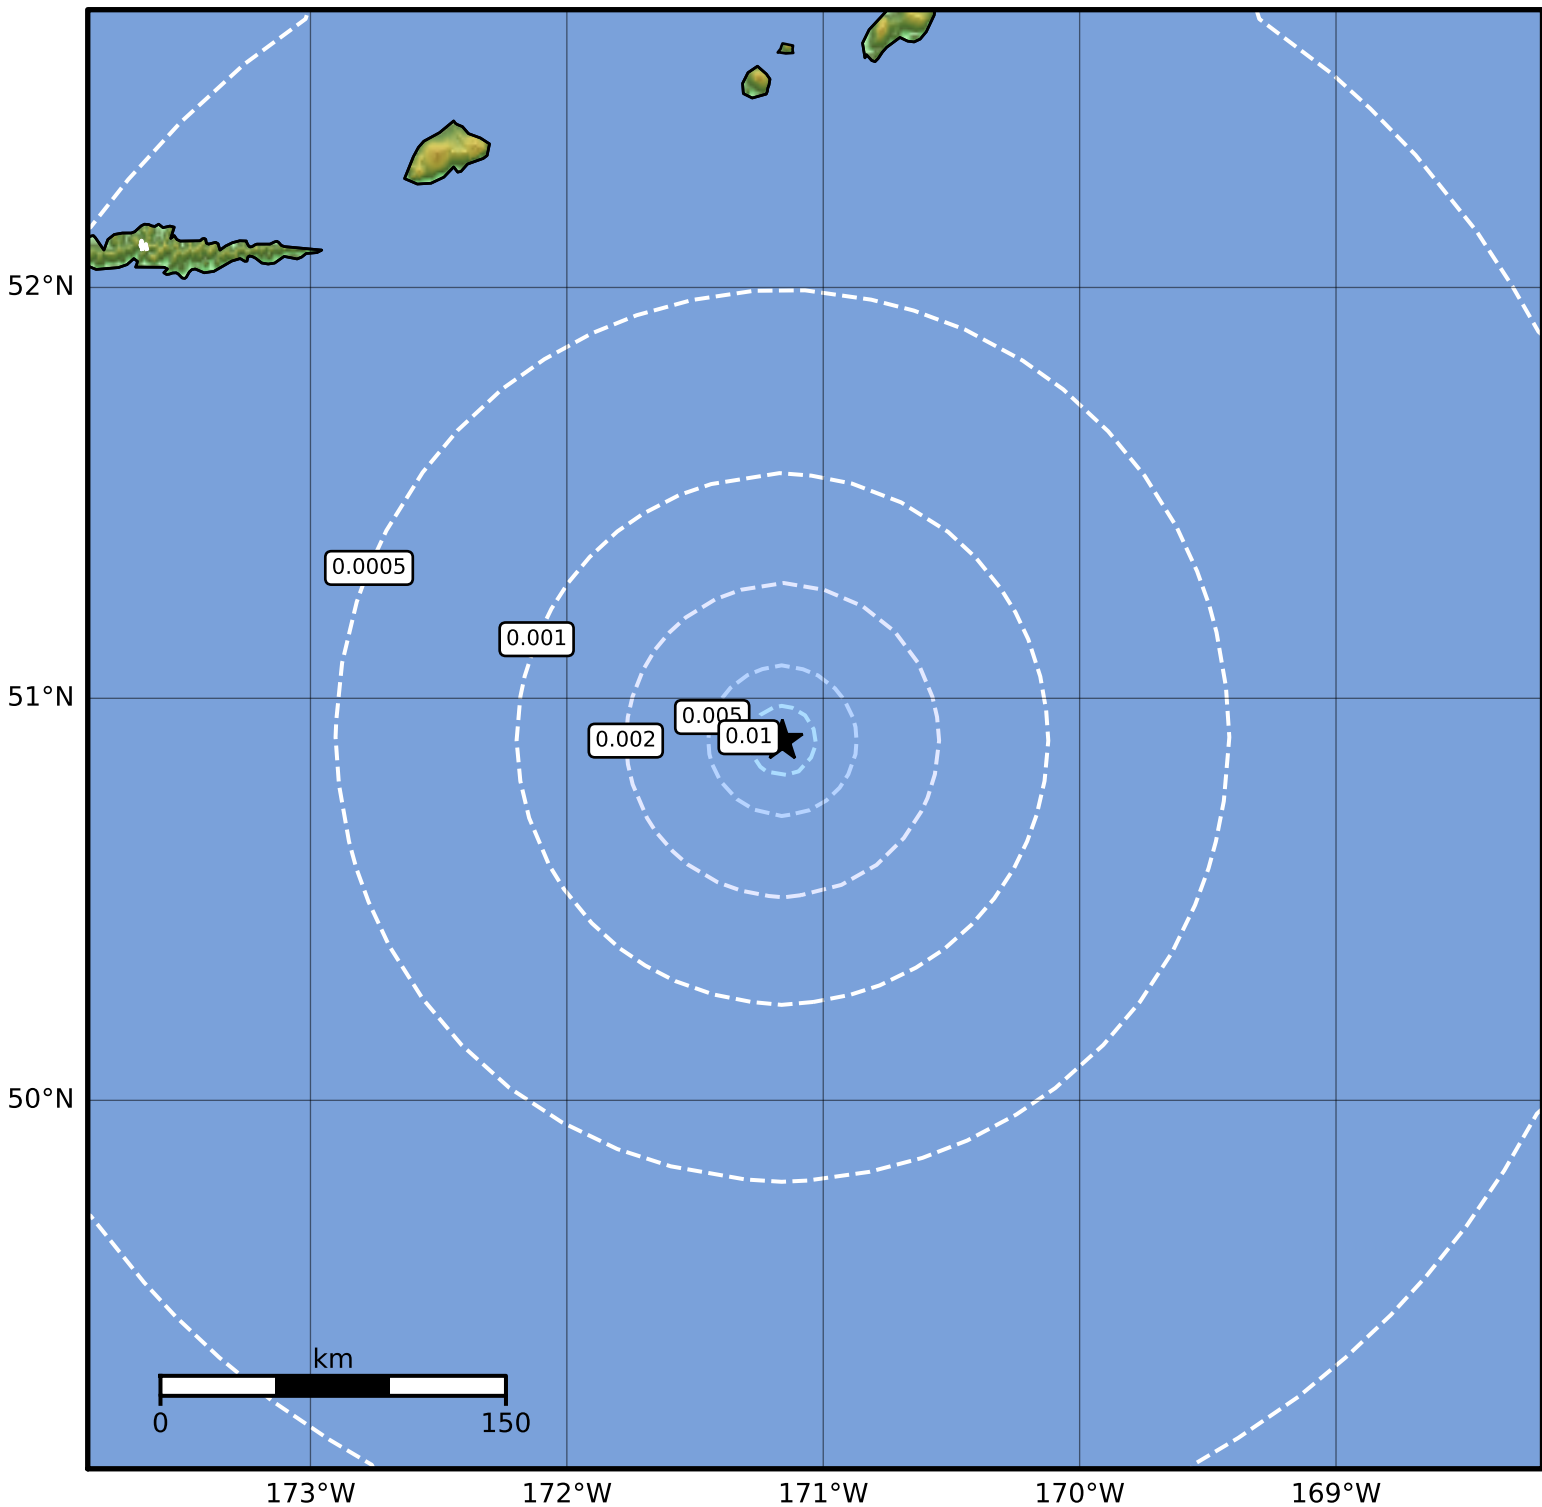

3.0 Second Peak Spectral Acceleration Map Alaska Earthquake Center
ShakeMap: 172 km (107 miles) SSE of Amukta Pass
Feb 07, 2023 12:47:45 UTC M3.8 N50.90 W171.16 Depth: 11.4km ID:ak0231r1ujqw

Scale based on Worden et al. (2012)

Version 2: Processed 2023-02-07T14:37:17Z

△ Seismic Instrument ○ Reported Intensity

★ Epicenter