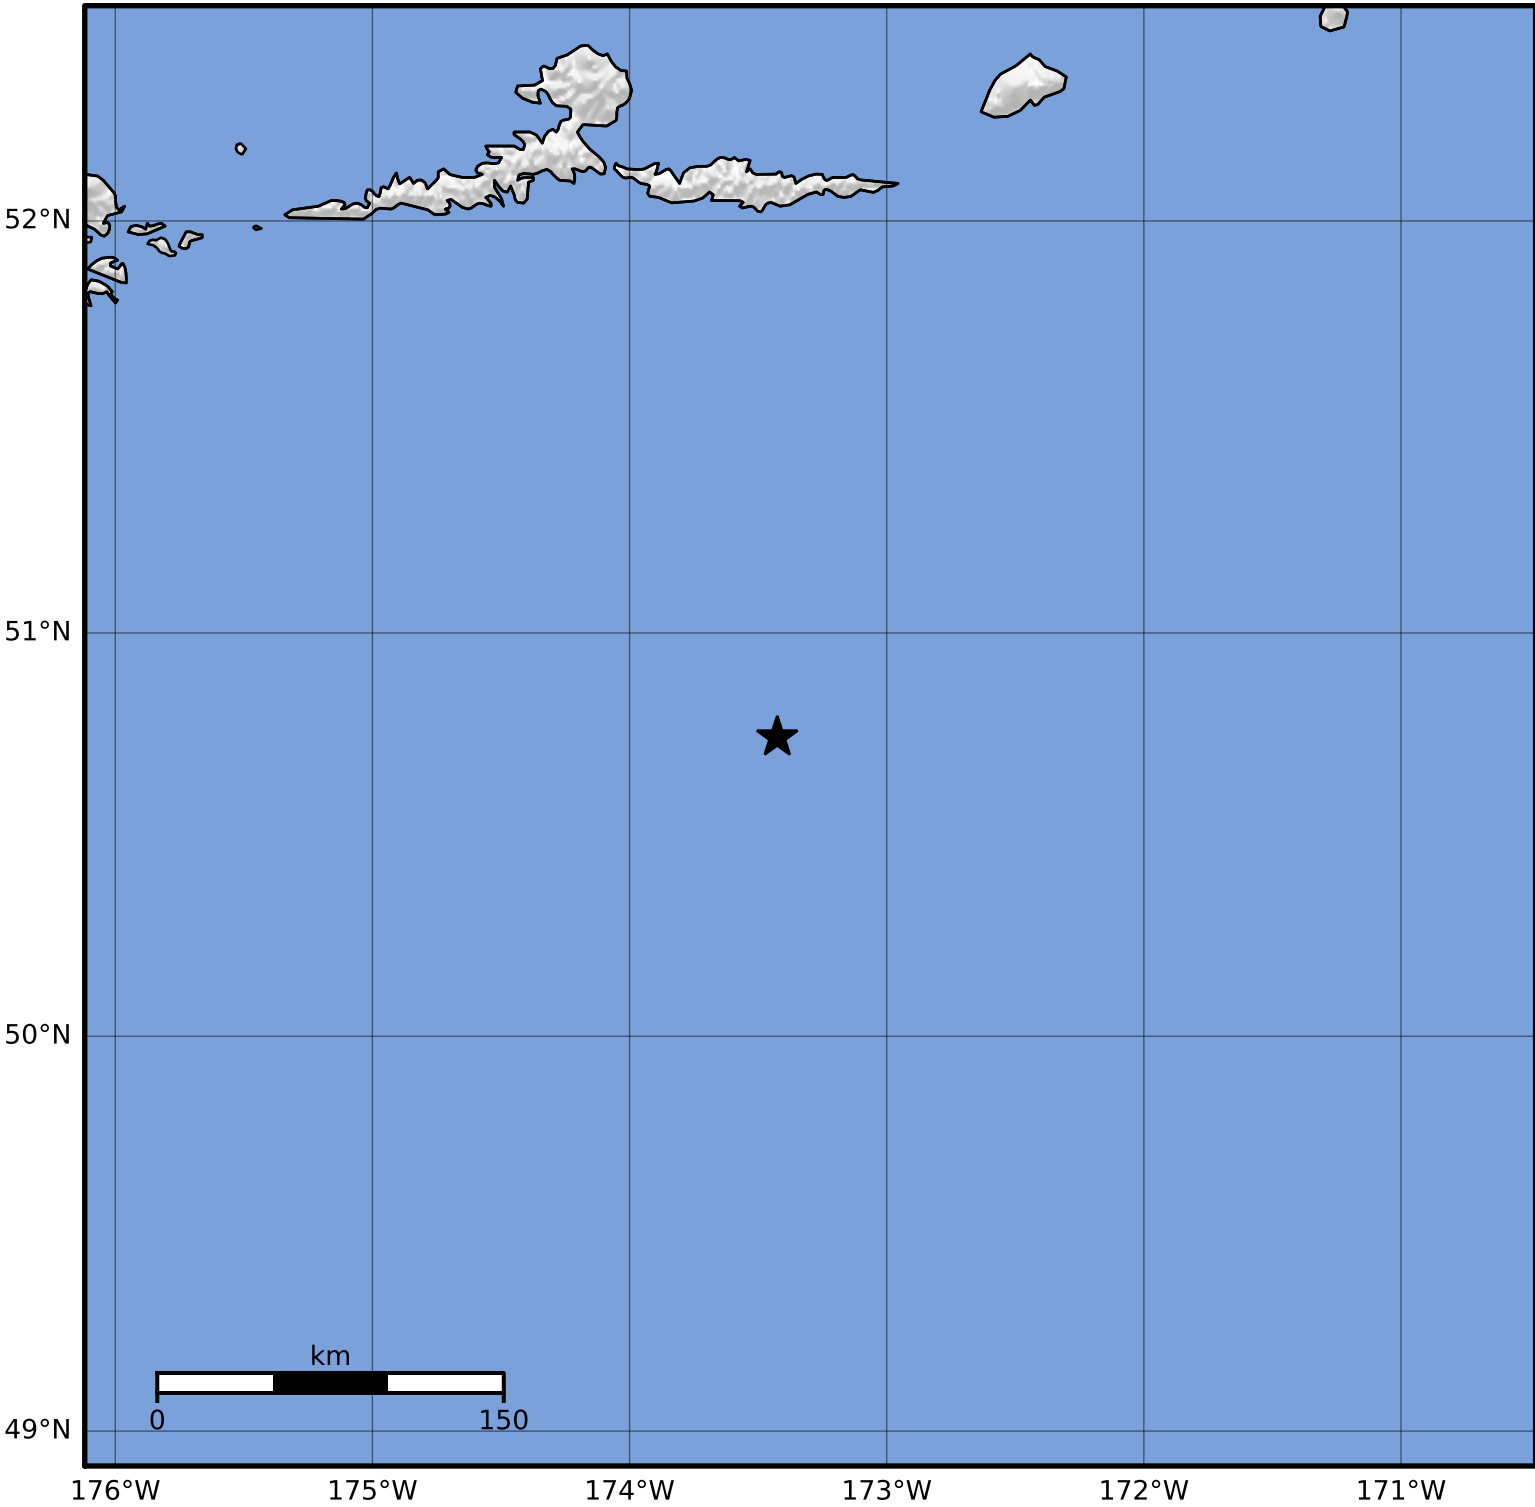

Macroseismic Intensity Map Alaska Earthquake Center
 ShakeMap: 170 km (106 miles) SSE of Atka
 Feb 07, 2023 13:31:23 UTC M4.1 N50.74 W173.43 Depth: 25.6km ID:ak0231r2cigu

SHAKING	Not felt	Weak	Light	Moderate	Strong	Very strong	Severe	Violent	Extreme
DAMAGE	None	None	None	Very light	Light	Moderate	Moderate/heavy	Heavy	Very heavy
PGA(%g)	<0.0464	0.297	2.76	6.2	11.5	21.5	40.1	74.7	>139
PGV(cm/s)	<0.0215	0.135	1.41	4.65	9.64	20	41.4	85.8	>178
INTENSITY	I	II-III	IV	V	VI	VII	VIII	IX	X+

Scale based on Worden et al. (2012) Version 2: Processed 2023-02-07T14:49:58Z
 △ Seismic Instrument ○ Reported Intensity ★ Epicenter