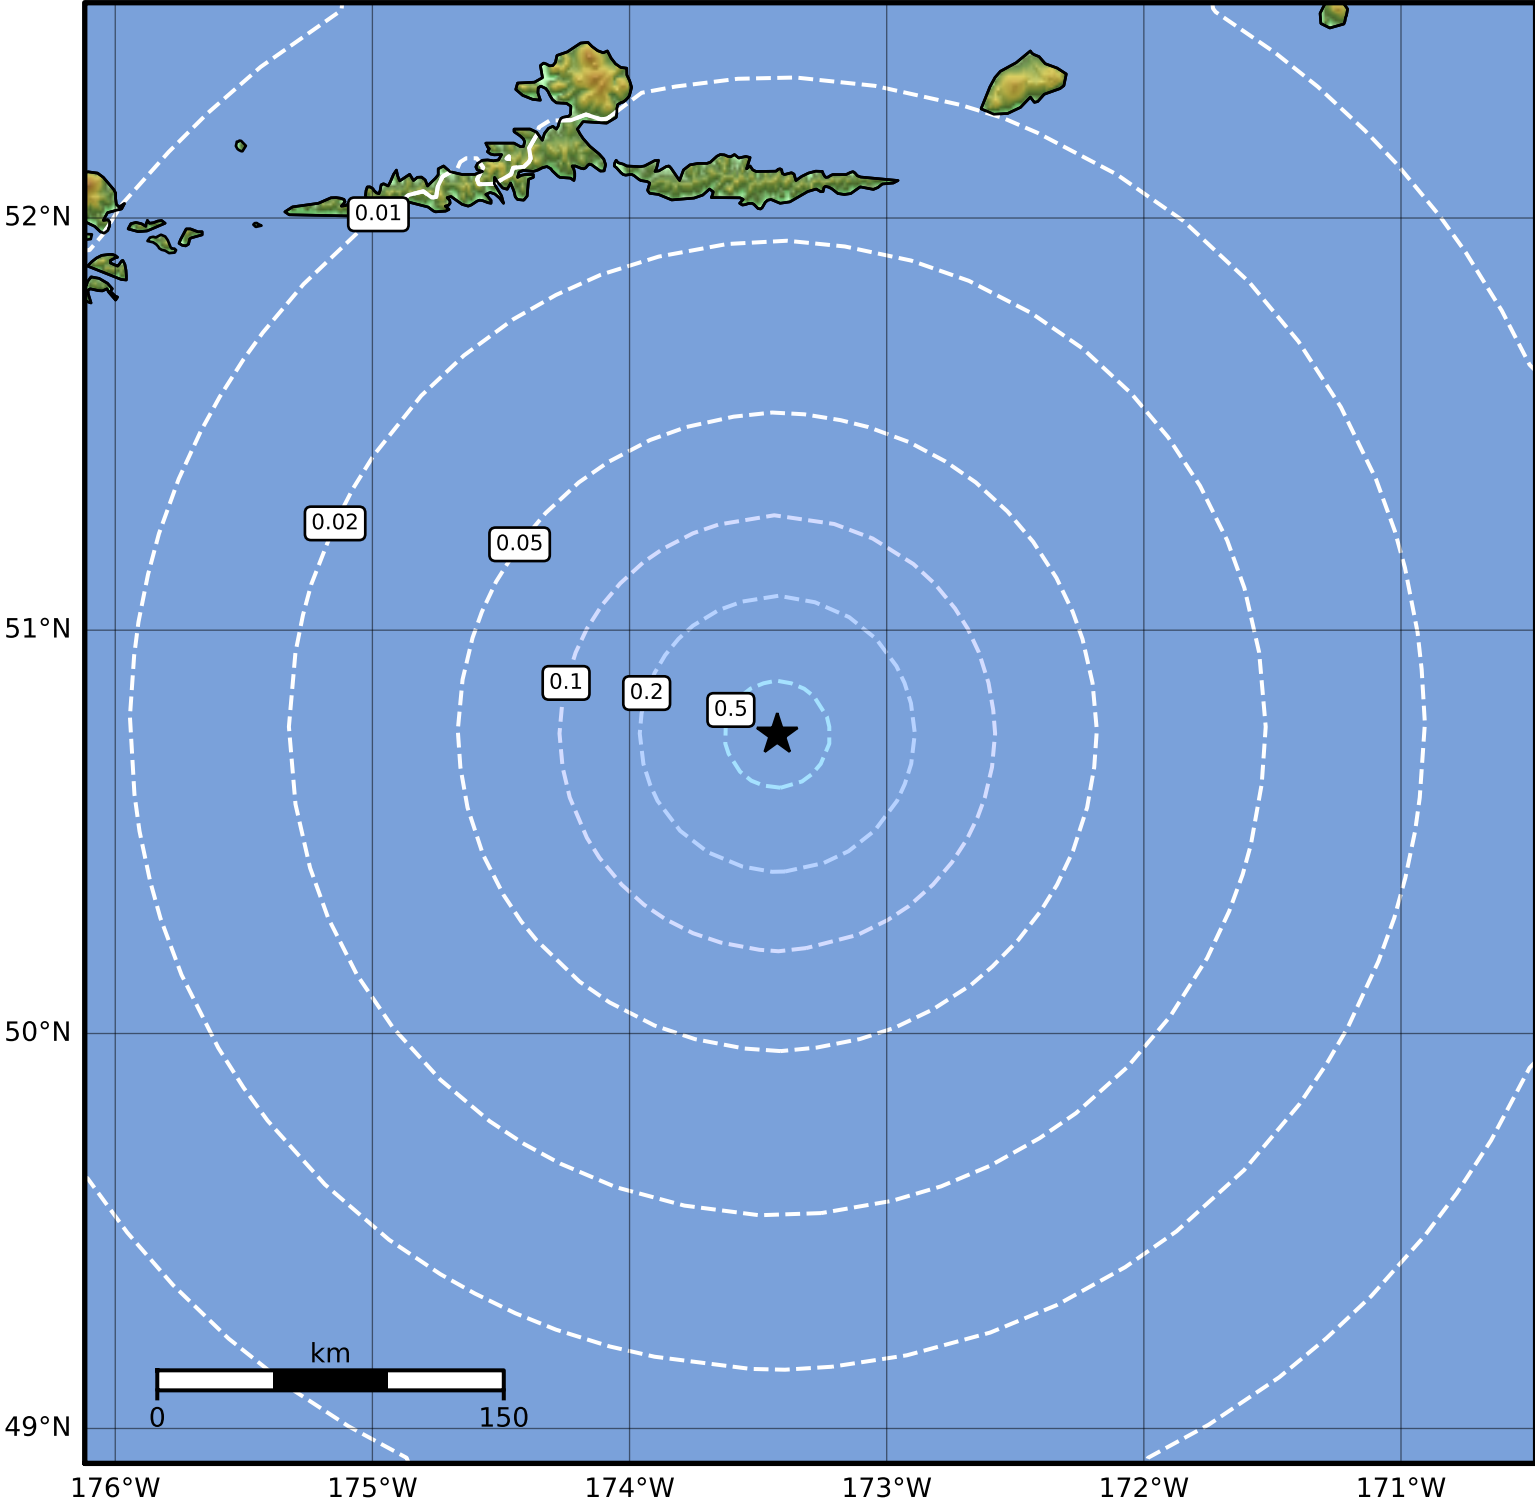

Peak Ground Acceleration Map Alaska Earthquake Center
 ShakeMap: 170 km (106 miles) SSE of Atka
 Feb 07, 2023 13:31:23 UTC M4.1 N50.74 W173.43 Depth: 25.6km ID:ak0231r2cigu

PGA (%g)	0.1	0.2	0.5	1	2	5	10	20	50	100	200
-----------------	------------	------------	------------	----------	----------	----------	-----------	-----------	-----------	------------	------------

Scale based on Worden et al. (2012)

Version 2: Processed 2023-02-07T14:49:58Z

△ Seismic Instrument ○ Reported Intensity

★ Epicenter