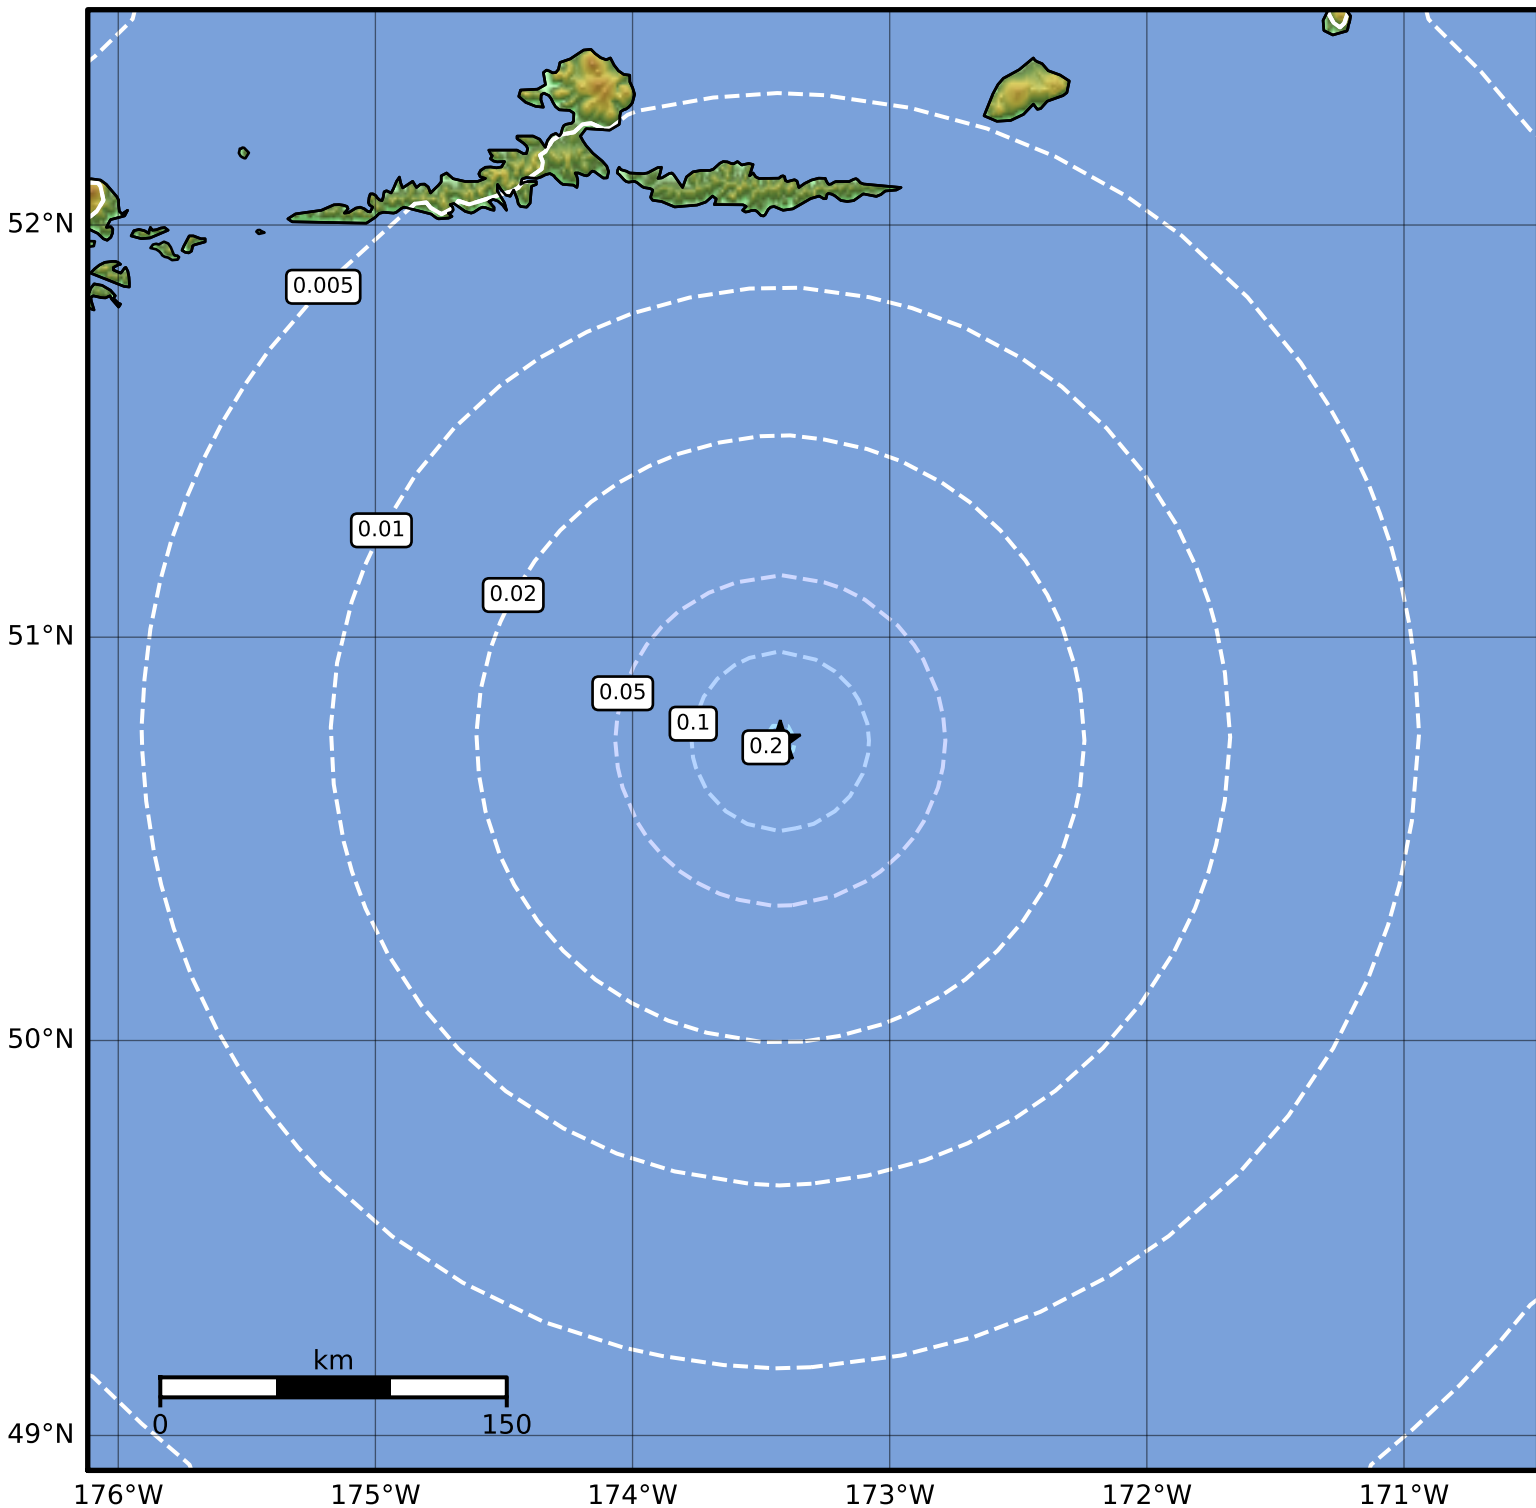

Peak Ground Velocity Map Alaska Earthquake Center
ShakeMap: 170 km (106 miles) SSE of Atka
Feb 07, 2023 13:31:23 UTC M4.1 N50.74 W173.43 Depth: 25.6km ID:ak0231r2cigu

PGV (cm/s)	0.1	0.2	0.5	1	2	5	10	20	50	100	200
------------	-----	-----	-----	---	---	---	----	----	----	-----	-----

Scale based on Worden et al. (2012)

Version 2: Processed 2023-02-07T14:49:58Z

△ Seismic Instrument ○ Reported Intensity

★ Epicenter