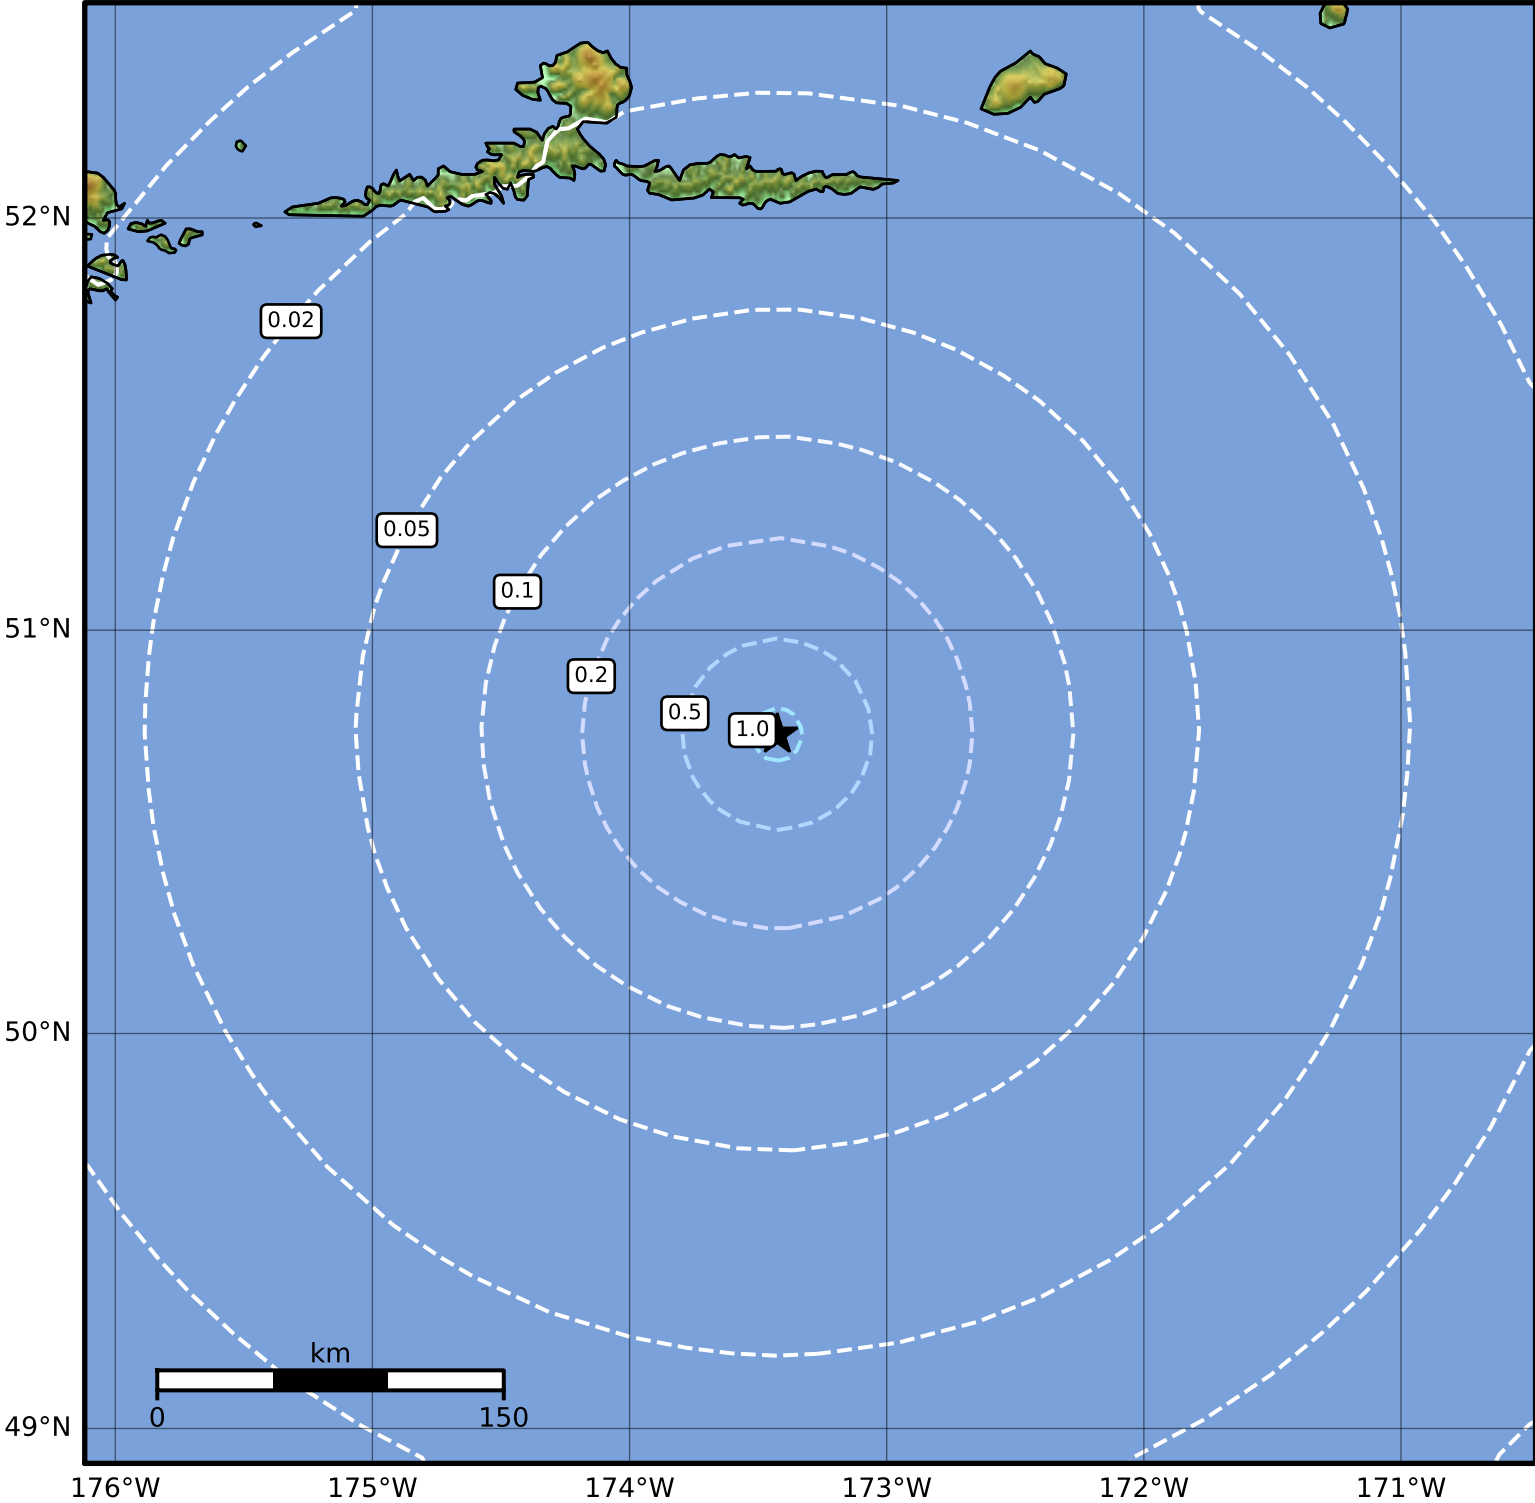

0.3 Second Peak Spectral Acceleration Map Alaska Earthquake Center
 ShakeMap: 170 km (106 miles) SSE of Atka
 Feb 07, 2023 13:31:23 UTC M4.1 N50.74 W173.43 Depth: 25.6km ID:ak0231r2cigu

SA(0.3) (%g)	0.1	0.2	0.5	1	2	5	10	20	50	100	200
---------------------	------------	------------	------------	----------	----------	----------	-----------	-----------	-----------	------------	------------

Scale based on Worden et al. (2012)

Version 2: Processed 2023-02-07T14:49:58Z

△ Seismic Instrument ○ Reported Intensity ★ Epicenter