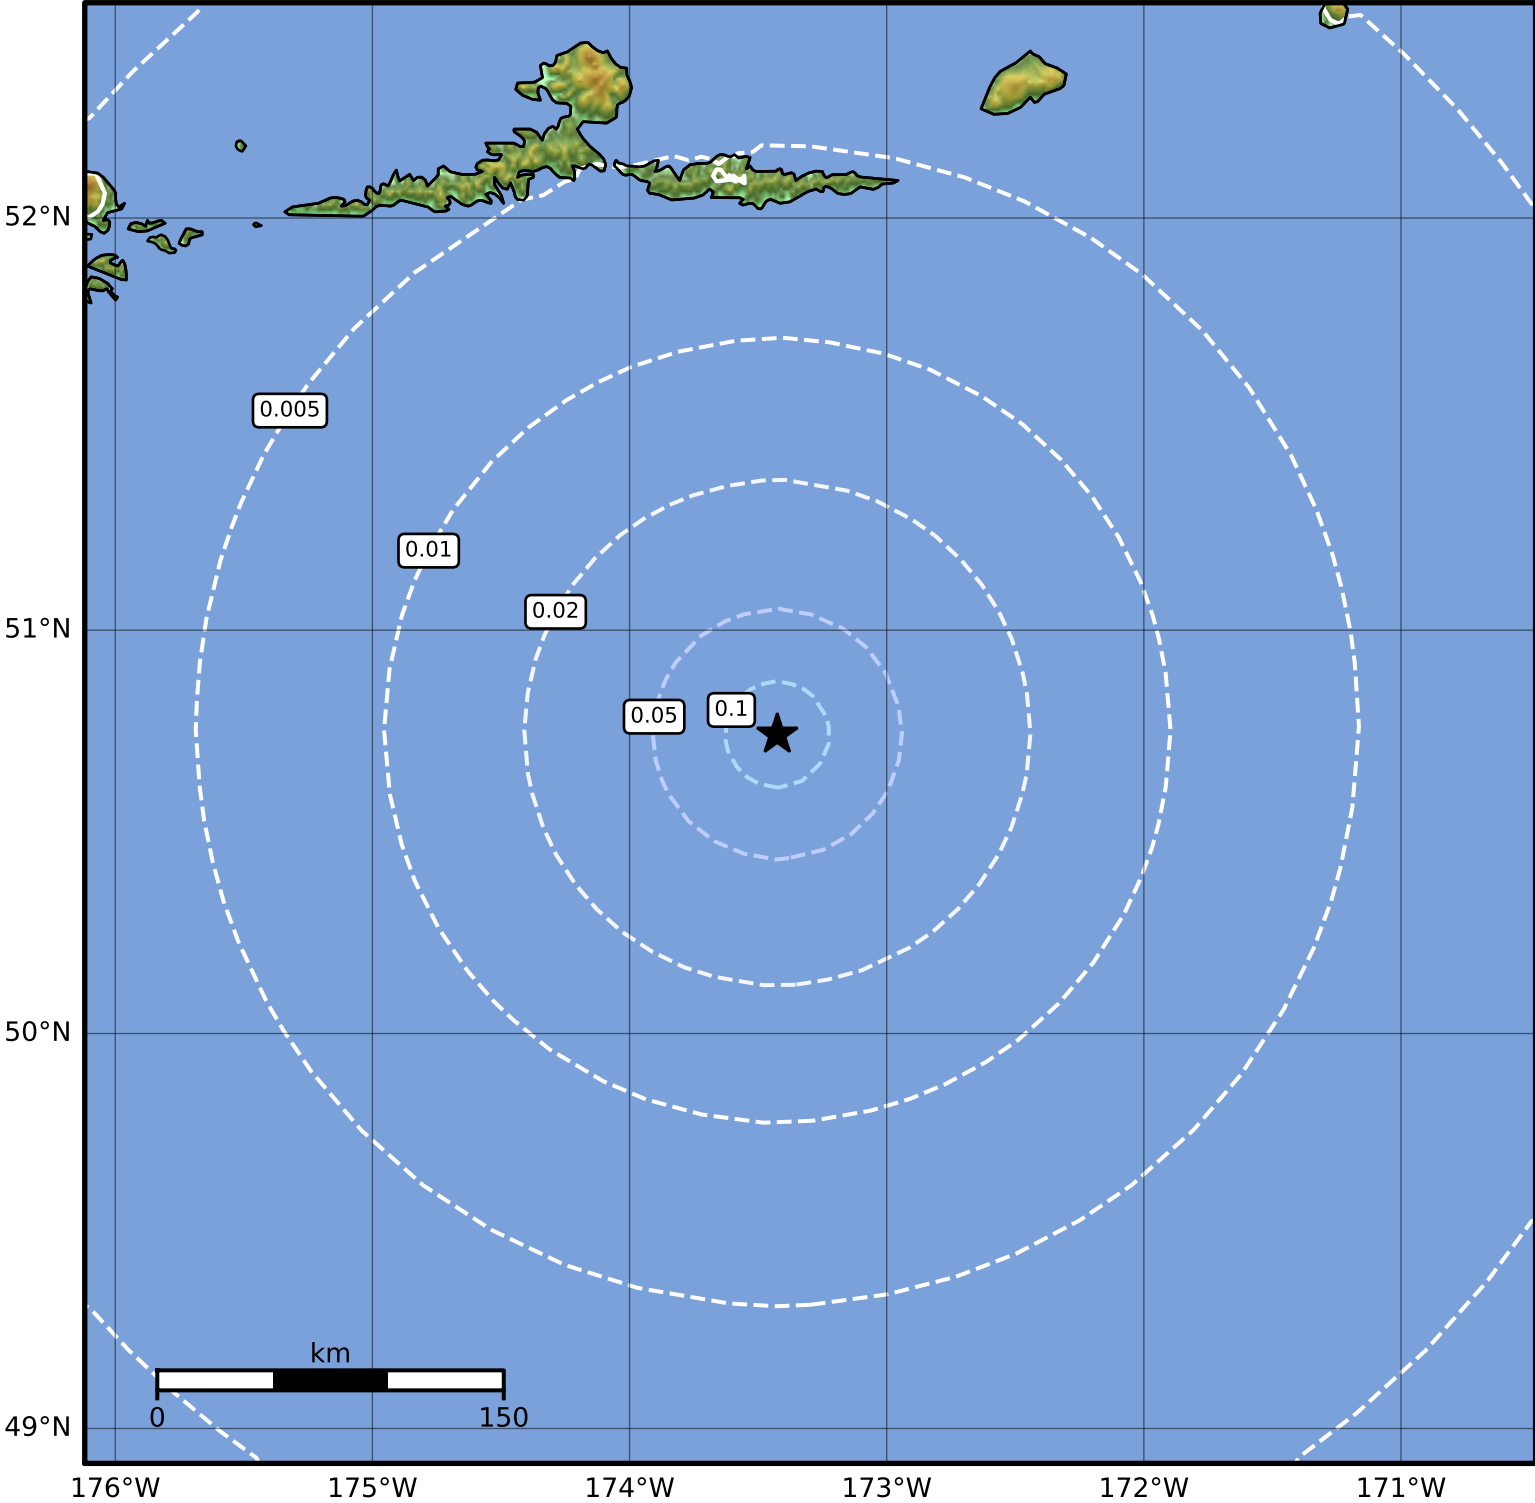

1.0 Second Peak Spectral Acceleration Map Alaska Earthquake Center
 ShakeMap: 170 km (106 miles) SSE of Atka
 Feb 07, 2023 13:31:23 UTC M4.1 N50.74 W173.43 Depth: 25.6km ID:ak0231r2cigu

SA(1.0) (%g)	0.1	0.2	0.5	1	2	5	10	20	50	100	200
---------------------	------------	------------	------------	----------	----------	----------	-----------	-----------	-----------	------------	------------

Scale based on Worden et al. (2012)

Version 2: Processed 2023-02-07T14:49:58Z

△ Seismic Instrument ○ Reported Intensity

★ Epicenter