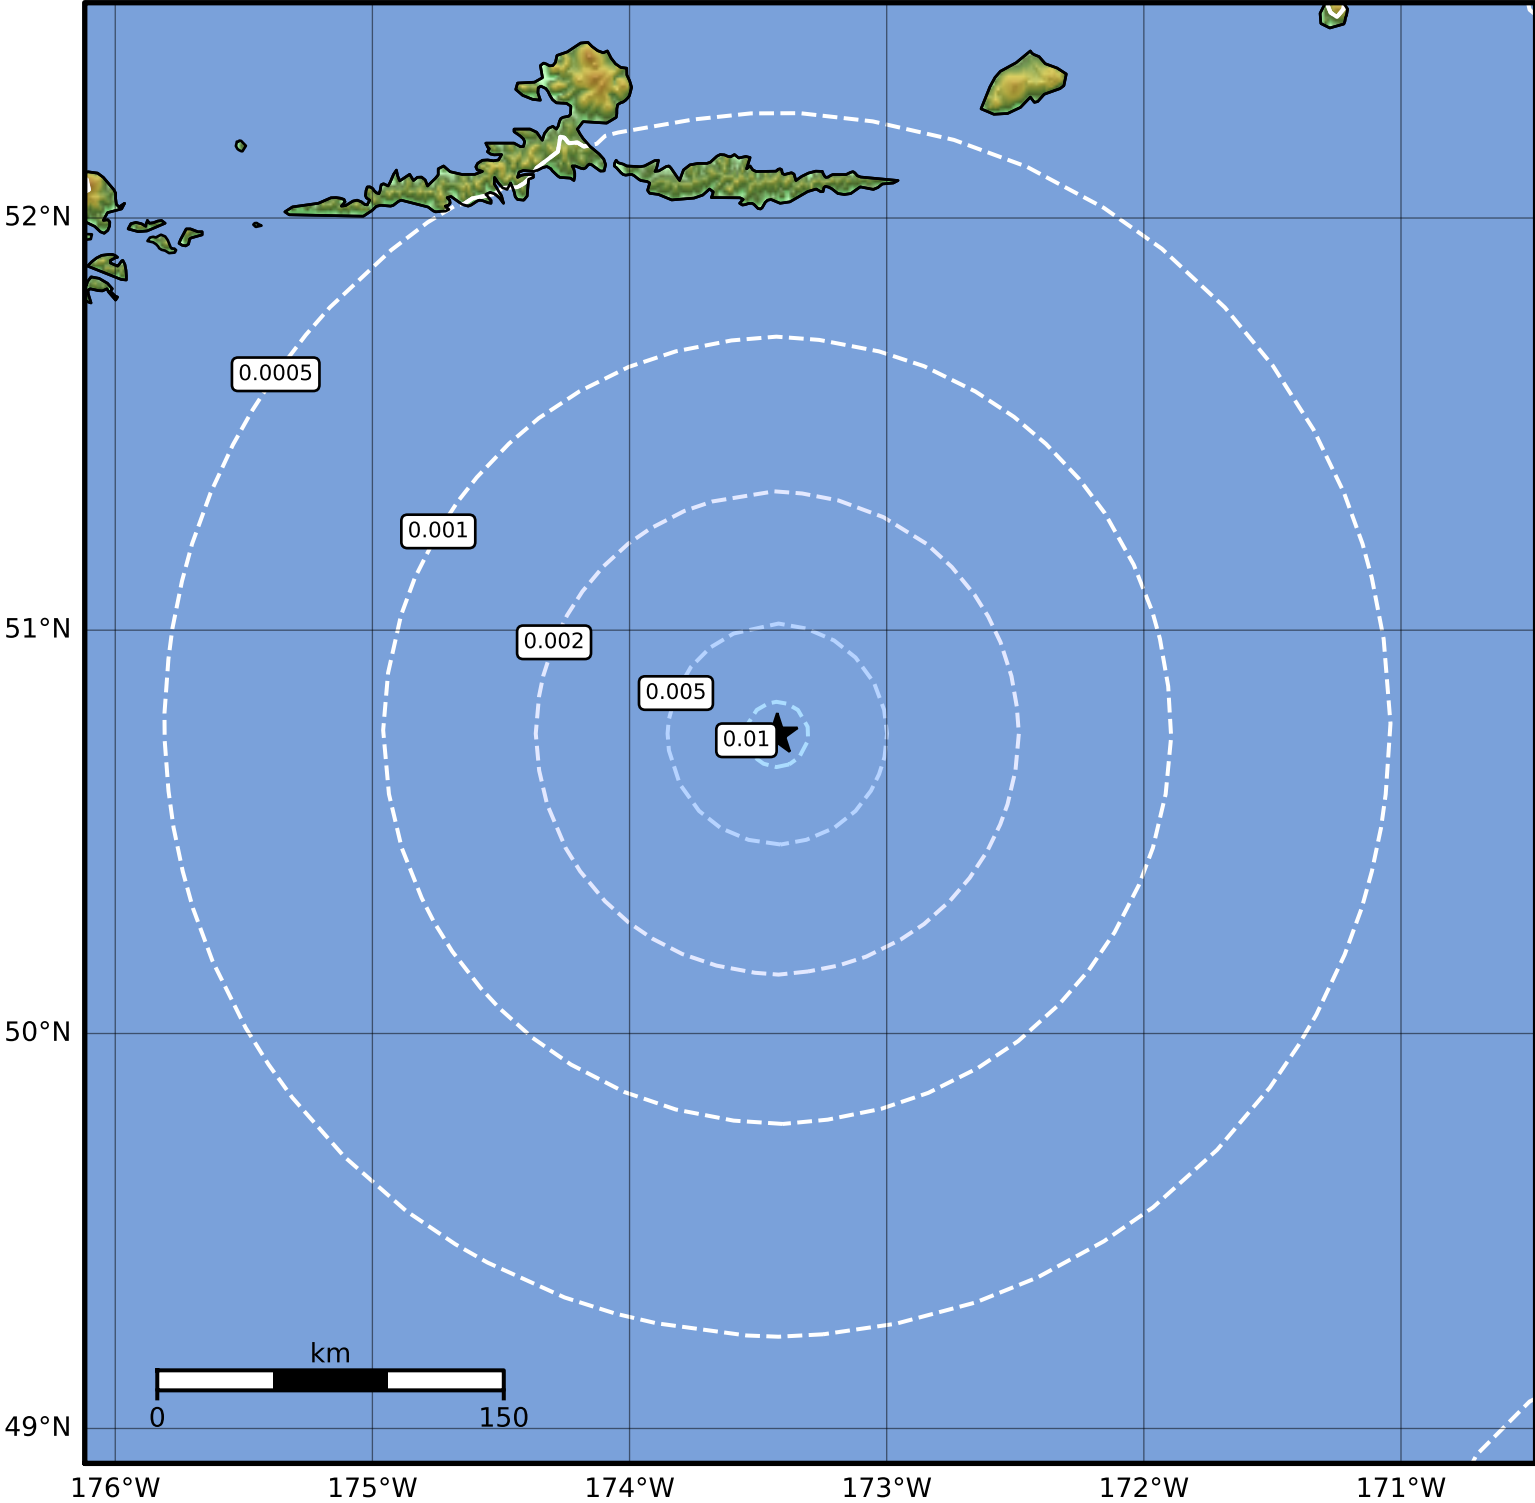

3.0 Second Peak Spectral Acceleration Map Alaska Earthquake Center
 ShakeMap: 170 km (106 miles) SSE of Atka
 Feb 07, 2023 13:31:23 UTC M4.1 N50.74 W173.43 Depth: 25.6km ID:ak0231r2cigu

Scale based on Worden et al. (2012)

Version 2: Processed 2023-02-07T14:49:58Z

△ Seismic Instrument ○ Reported Intensity

★ Epicenter