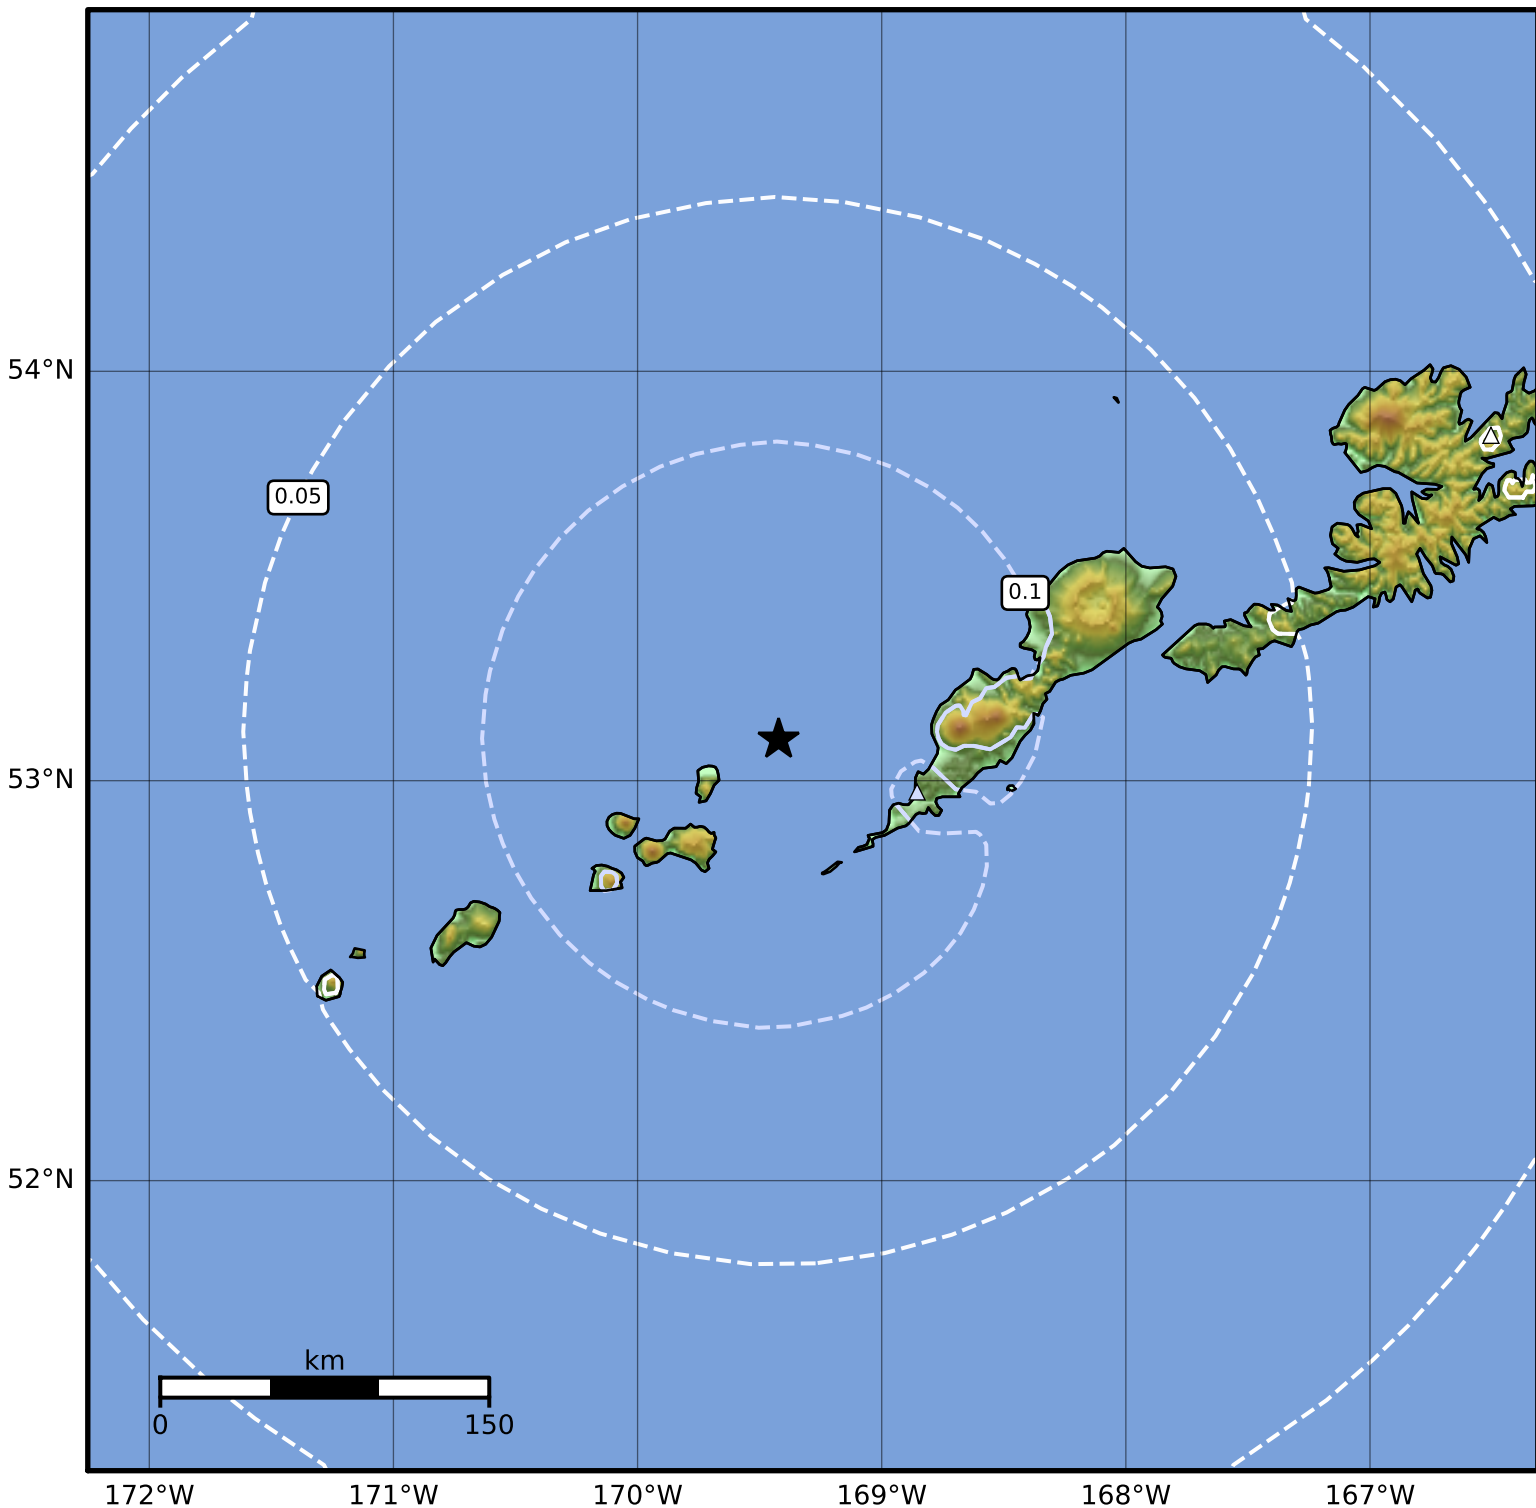

Peak Ground Acceleration Map Alaska Earthquake Center
ShakeMap: 41 km (25 miles) WNW of Nikolski
Feb 10, 2023 05:22:05 UTC M3.9 N53.10 W169.42 Depth: 107.3km ID:ak0231vw54ky

PGA (%g)	0.1	0.2	0.5	1	2	5	10	20	50	100	200
----------	-----	-----	-----	---	---	---	----	----	----	-----	-----

Scale based on Worden et al. (2012)

Version 2: Processed 2023-02-10T05:43:32Z

△ Seismic Instrument ○ Reported Intensity

★ Epicenter