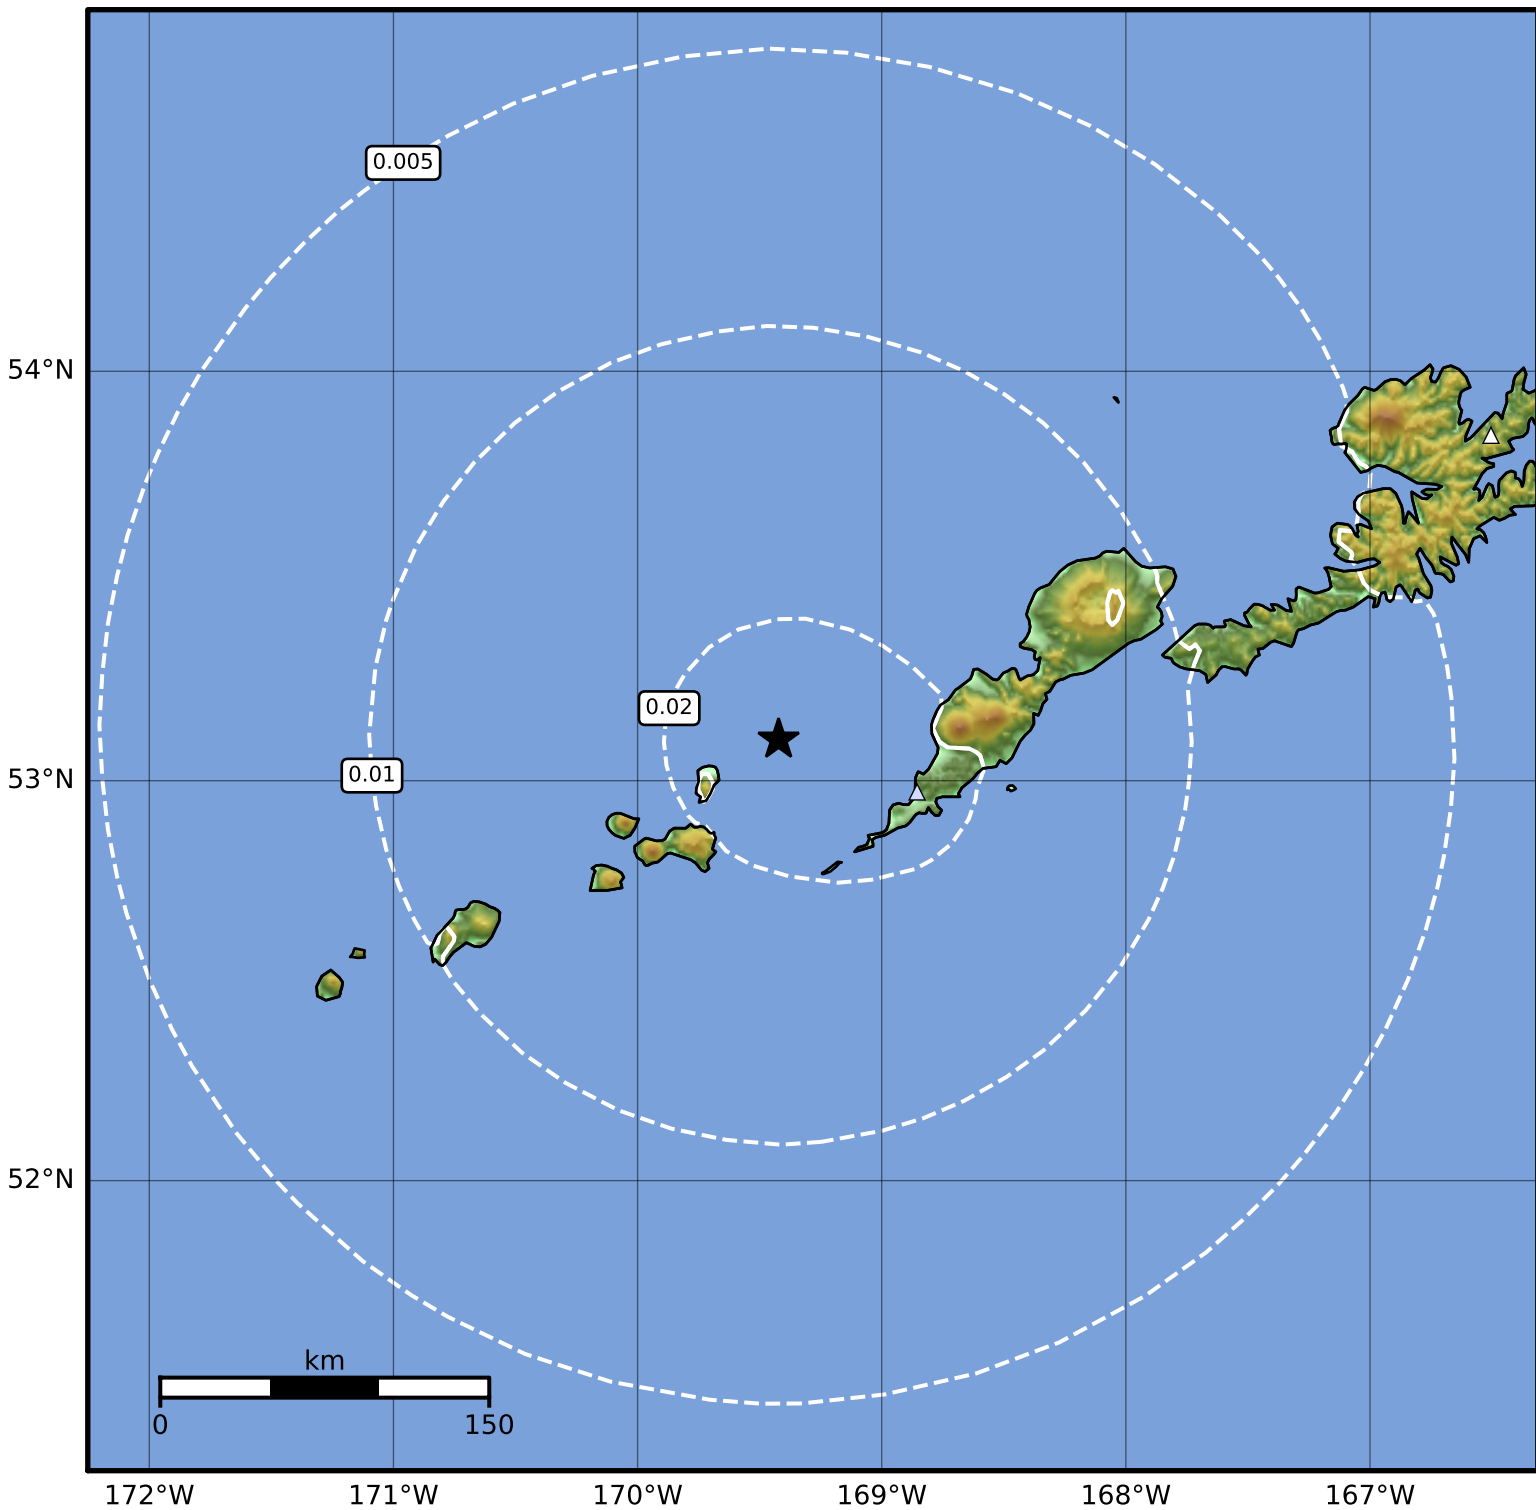

Peak Ground Velocity Map Alaska Earthquake Center
ShakeMap: 41 km (25 miles) WNW of Nikolski
Feb 10, 2023 05:22:05 UTC M3.9 N53.10 W169.42 Depth: 107.3km ID:ak0231vw54ky

Scale based on Worden et al. (2012)

△ Seismic Instrument ○ Reported Intensity

★ Epicenter

Version 2: Processed 2023-02-10T05:43:32Z