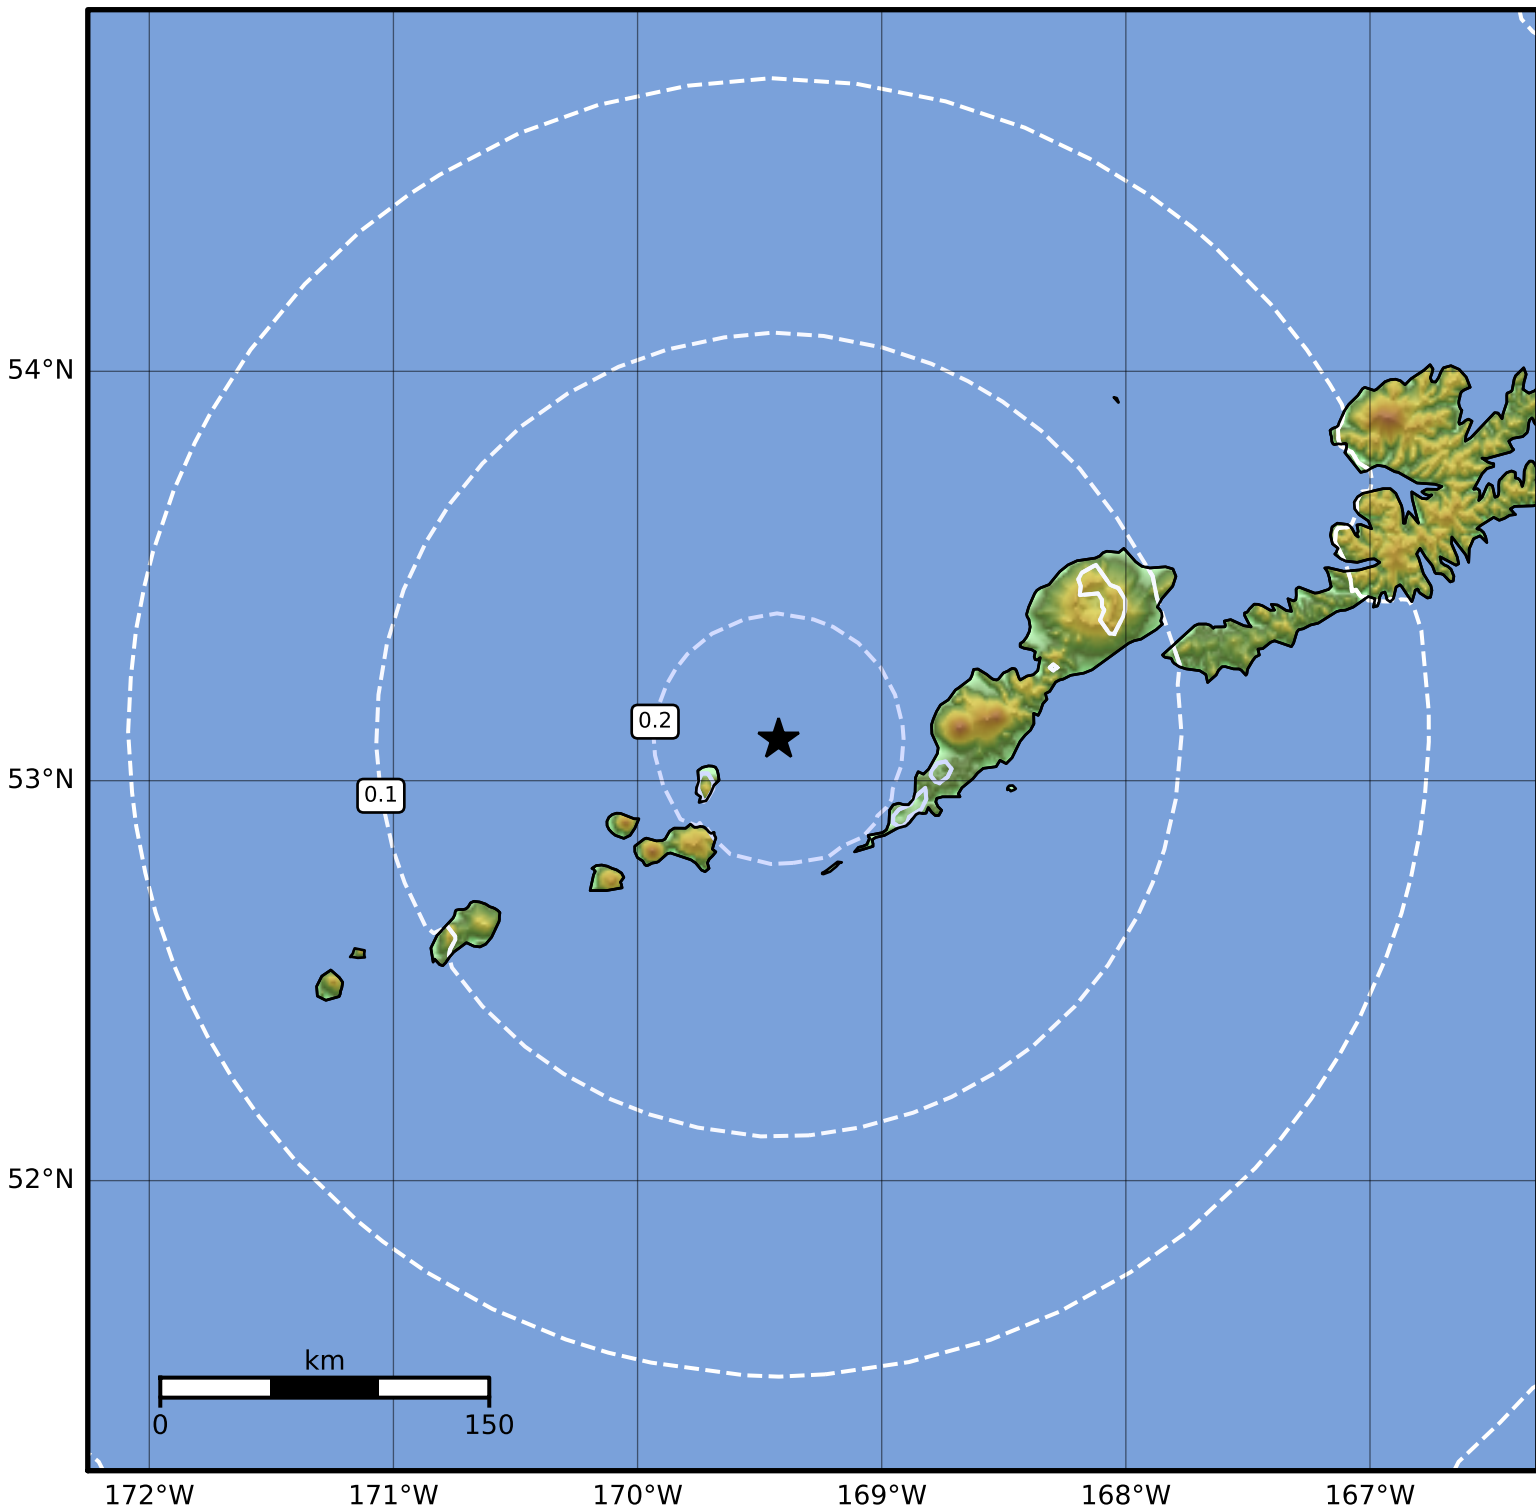

0.3 Second Peak Spectral Acceleration Map Alaska Earthquake Center  
 ShakeMap: 41 km (25 miles) WNW of Nikolski  
 Feb 10, 2023 05:22:05 UTC M3.9 N53.10 W169.42 Depth: 107.3km ID:ak0231vw54ky

<b>SA(0.3) (%g)</b>	<b>0.1</b>	<b>0.2</b>	<b>0.5</b>	<b>1</b>	<b>2</b>	<b>5</b>	<b>10</b>	<b>20</b>	<b>50</b>	<b>100</b>	<b>200</b>
---------------------	------------	------------	------------	----------	----------	----------	-----------	-----------	-----------	------------	------------

Scale based on Worden et al. (2012)

Version 2: Processed 2023-02-10T05:43:32Z

△ Seismic Instrument    ○ Reported Intensity

★ Epicenter