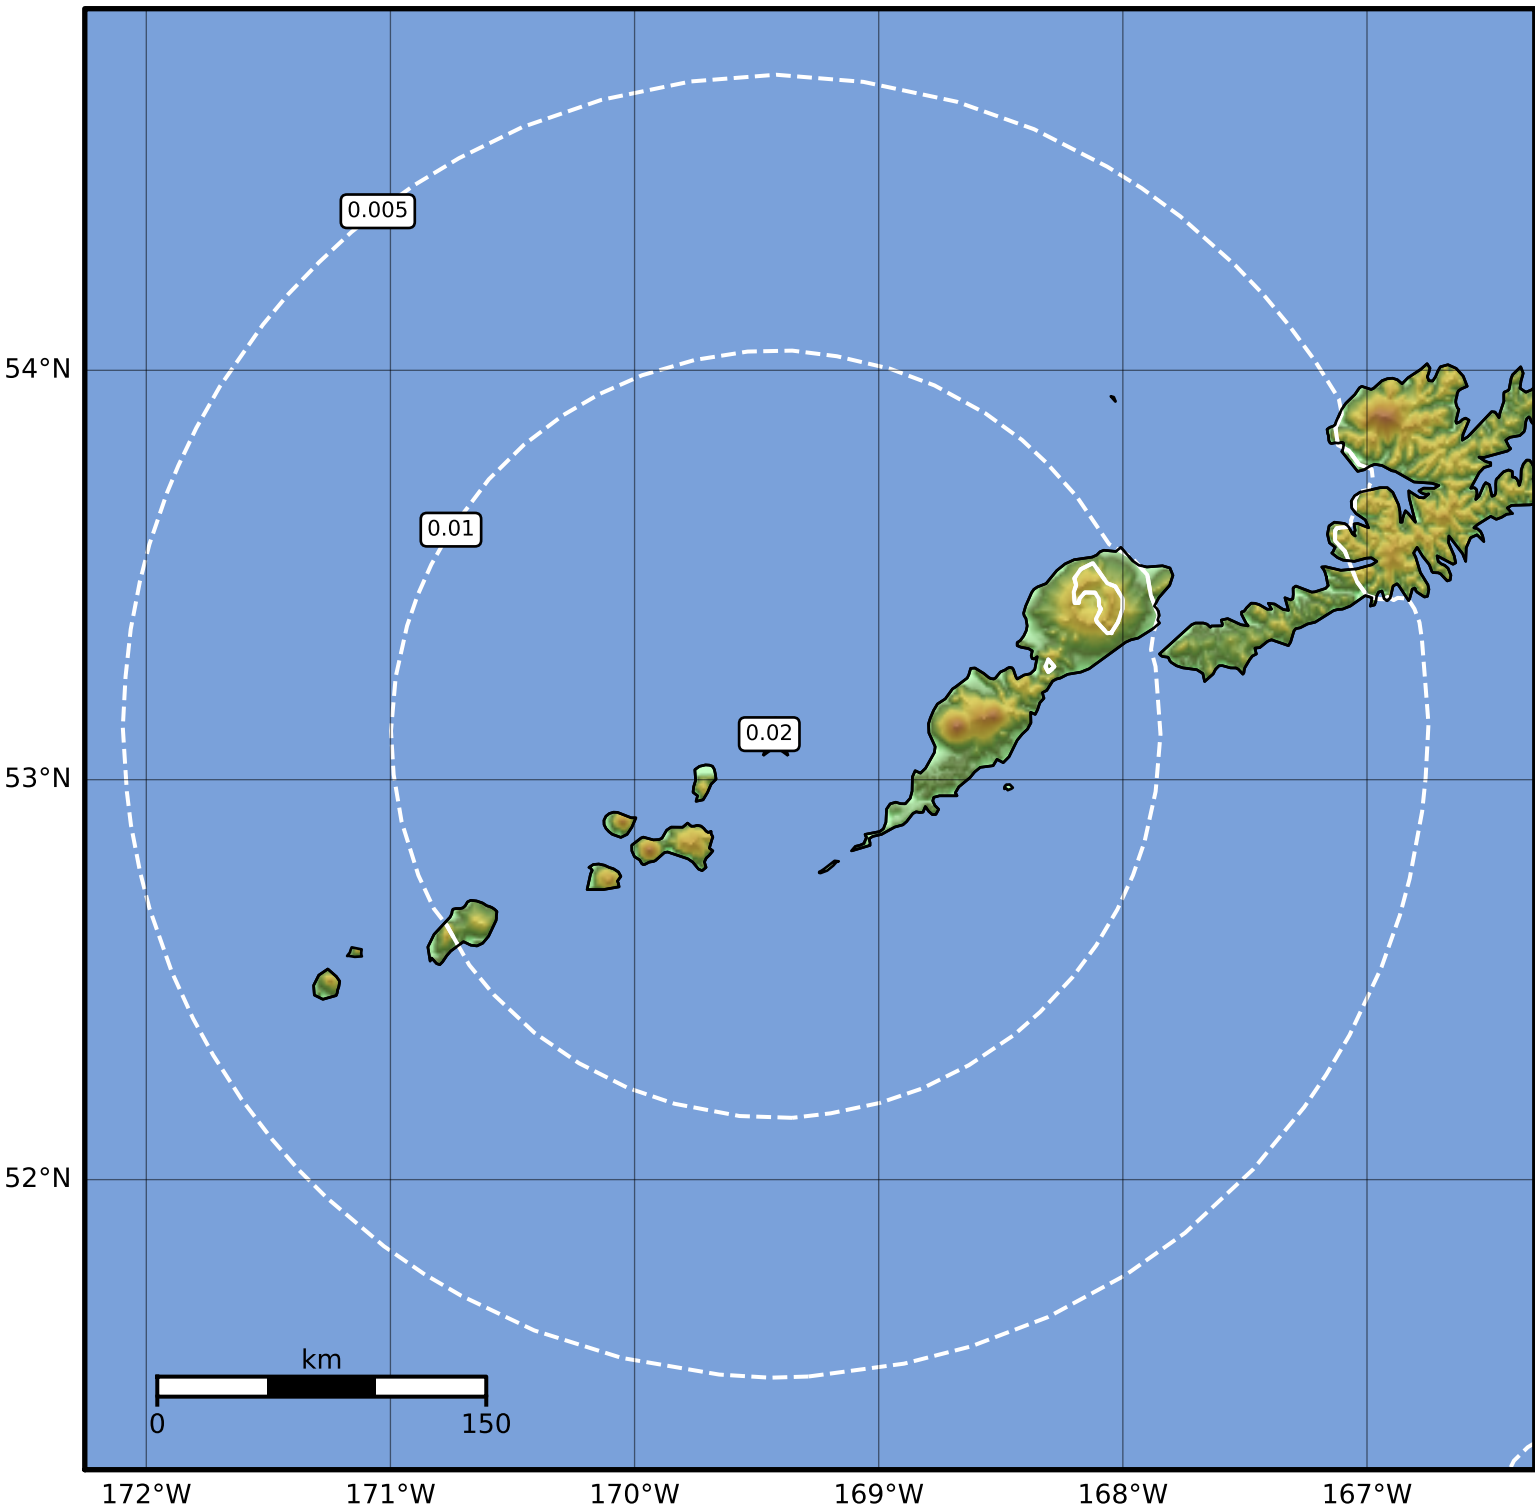

1.0 Second Peak Spectral Acceleration Map Alaska Earthquake Center
 ShakeMap: 41 km (25 miles) WNW of Nikolski
 Feb 10, 2023 05:22:05 UTC M3.9 N53.10 W169.42 Depth: 107.3km ID:ak0231vw54ky

SA(1.0) (%g)	0.1	0.2	0.5	1	2	5	10	20	50	100	200
---------------------	------------	------------	------------	----------	----------	----------	-----------	-----------	-----------	------------	------------

Scale based on Worden et al. (2012)

Version 2: Processed 2023-02-10T05:43:32Z

△ Seismic Instrument ○ Reported Intensity

★ Epicenter