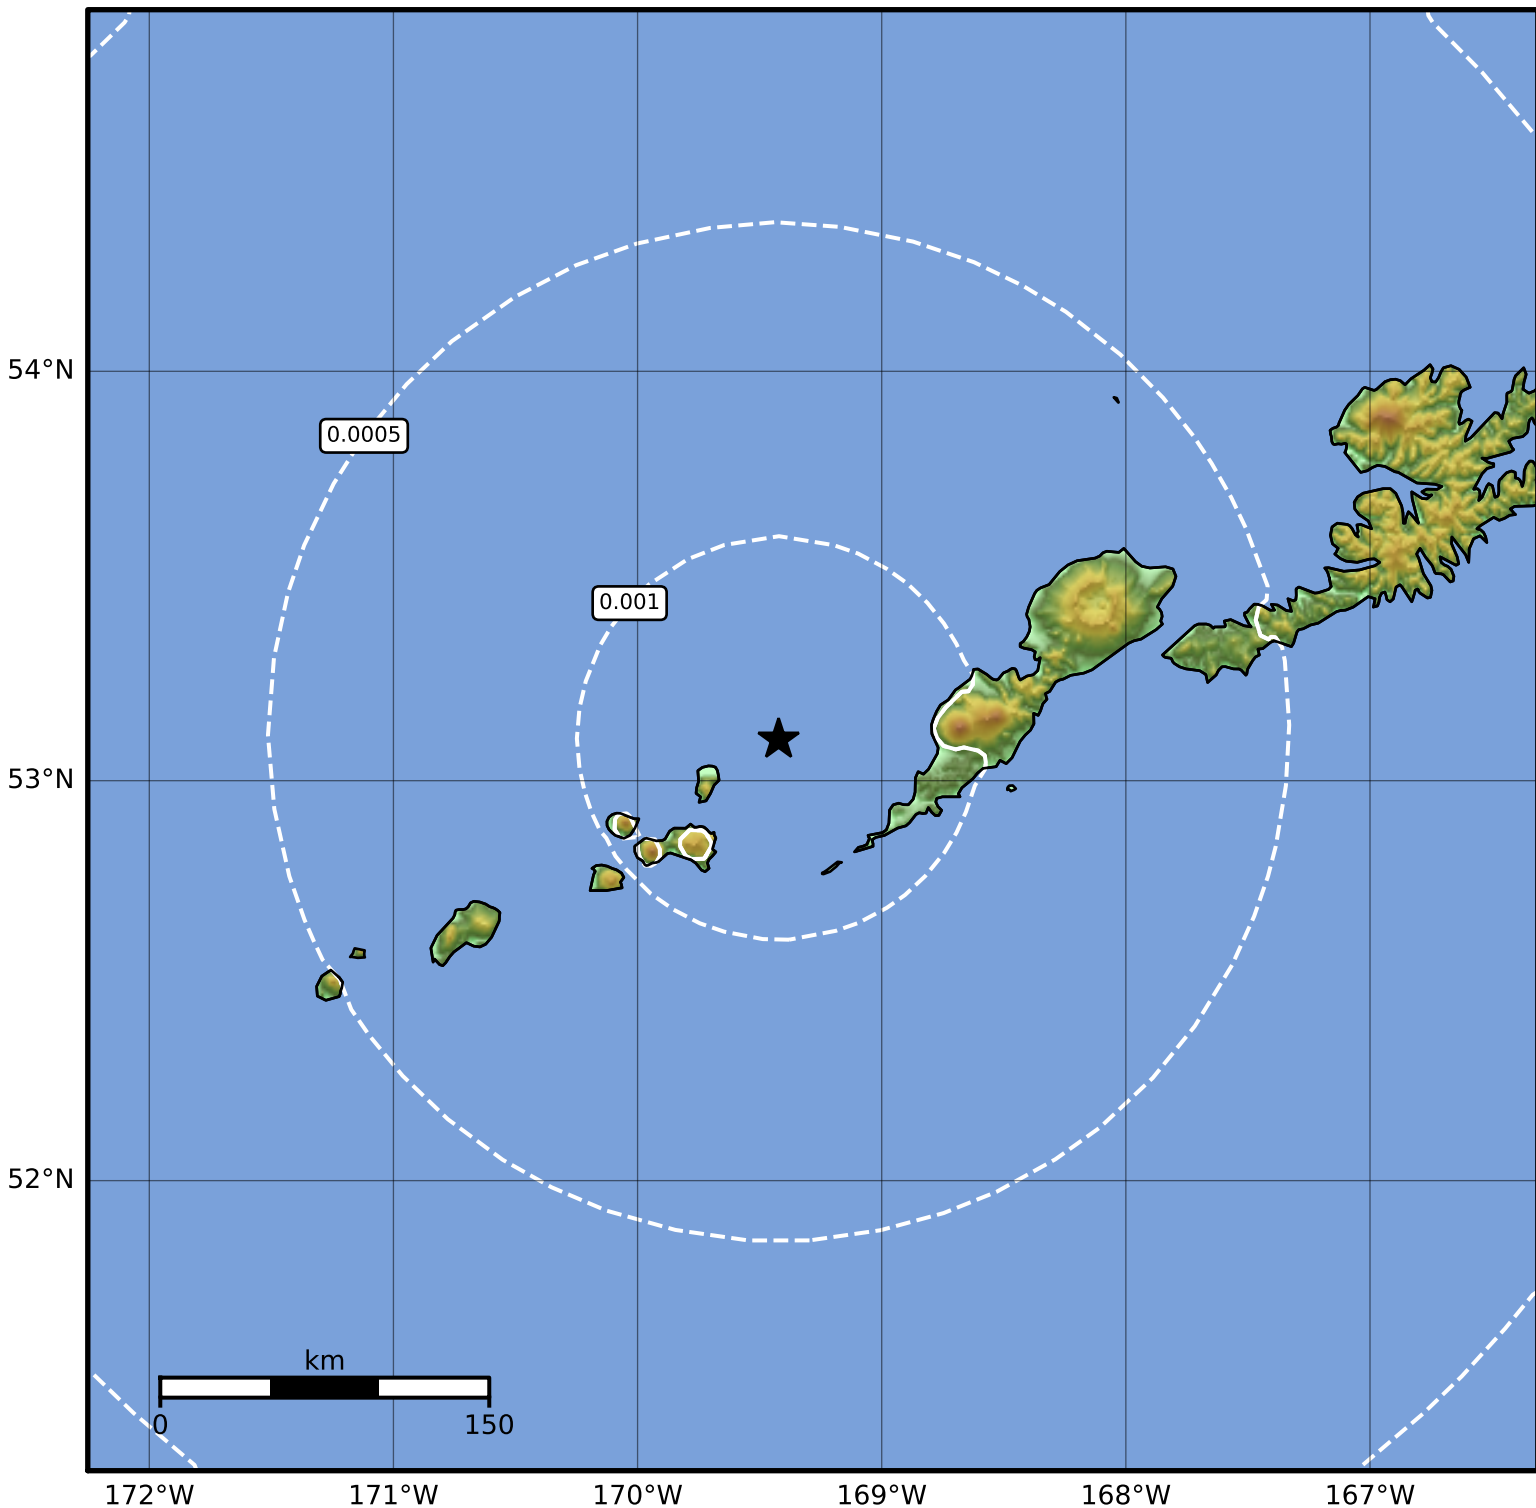

3.0 Second Peak Spectral Acceleration Map Alaska Earthquake Center  
ShakeMap: 41 km (25 miles) WNW of Nikolski  
Feb 10, 2023 05:22:05 UTC M3.9 N53.10 W169.42 Depth: 107.3km ID:ak0231vw54ky

Scale based on Worden et al. (2012)

△ Seismic Instrument ○ Reported Intensity

★ Epicenter

Version 2: Processed 2023-02-10T05:43:32Z