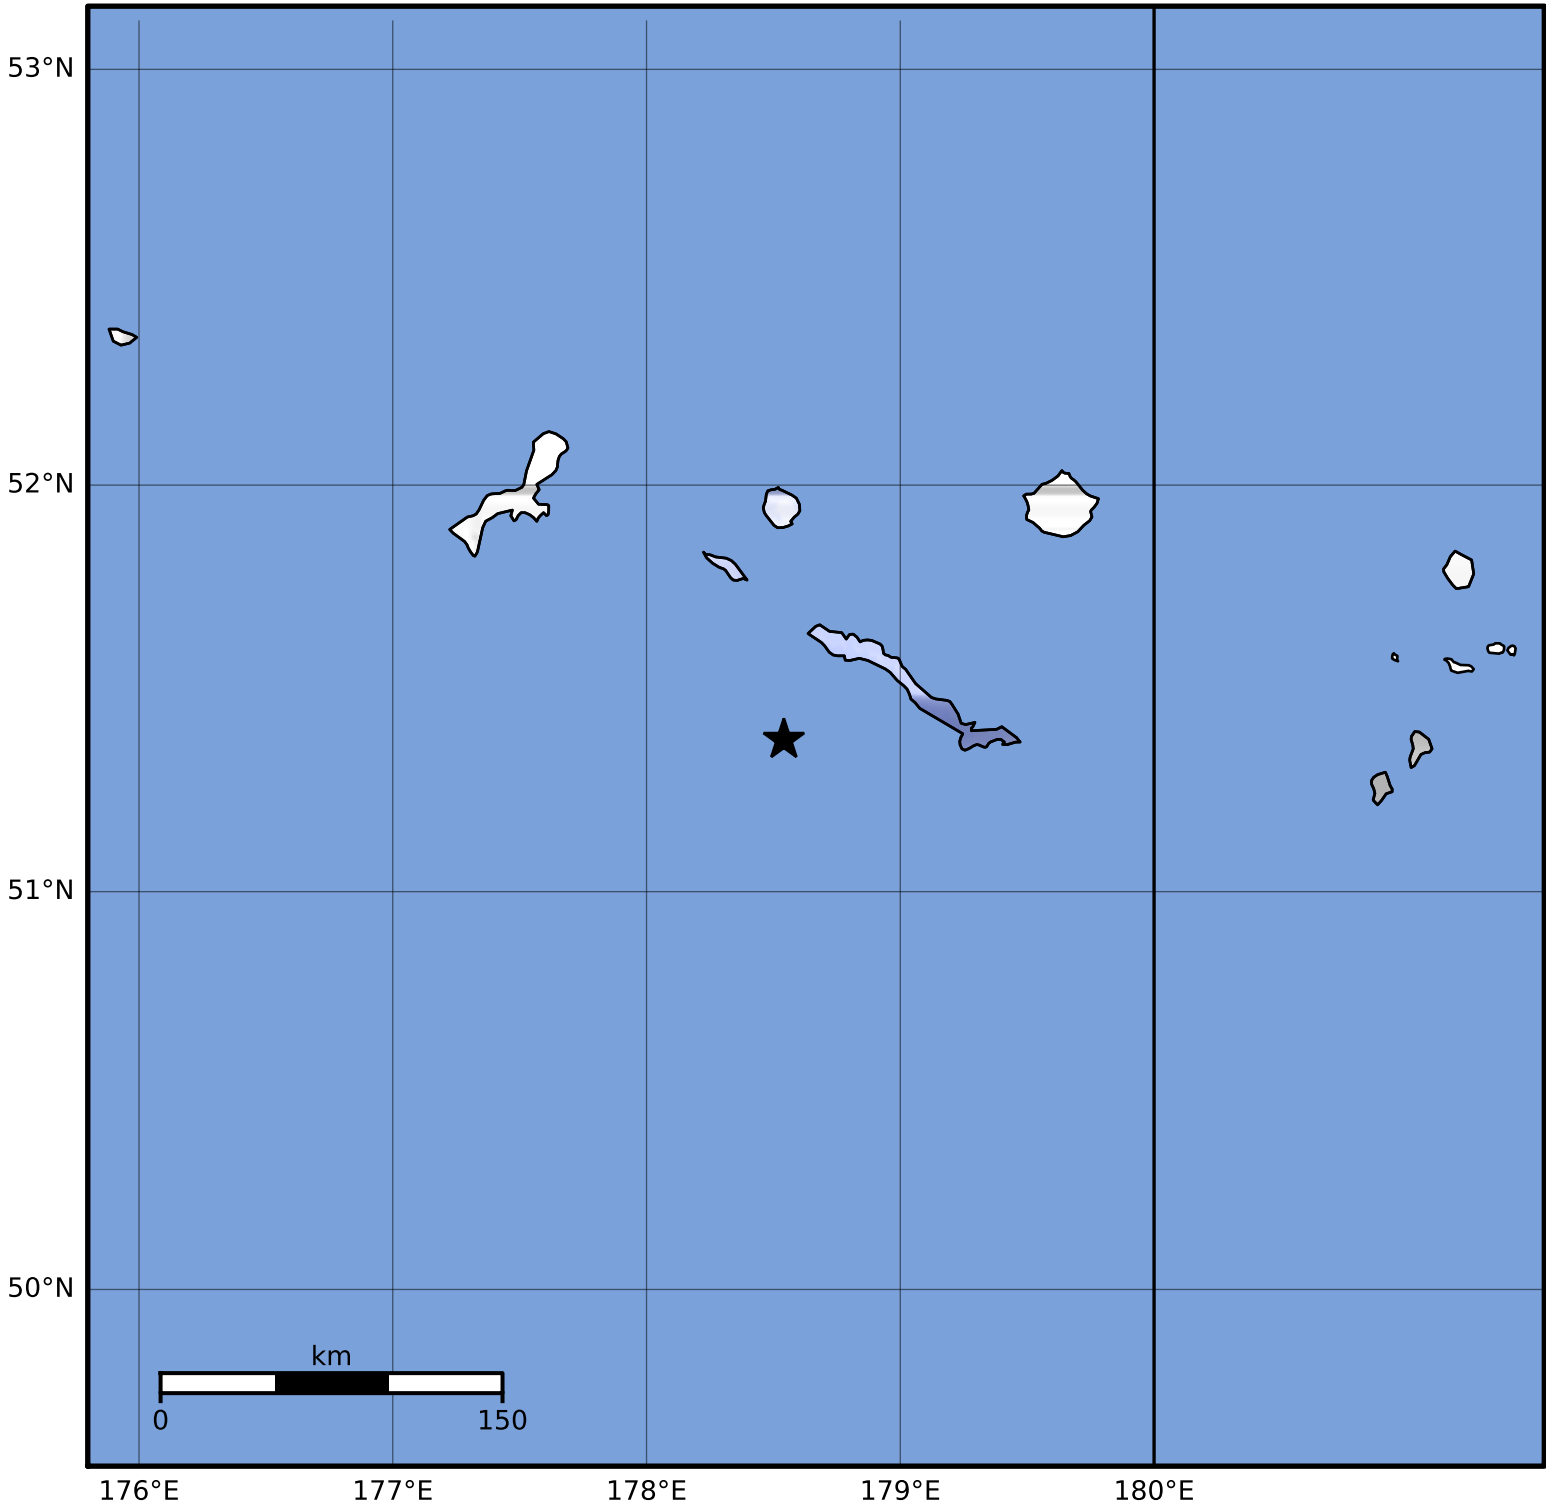

Macroseismic Intensity Map Alaska Earthquake Center
 ShakeMap: 36 km (22 miles) WSW of Amchitka
 Feb 11, 2023 05:09:32 UTC M3.9 N51.38 E178.54 Depth: 45.3km ID:ak0231xjlqv

SHAKING	Not felt	Weak	Light	Moderate	Strong	Very strong	Severe	Violent	Extreme
DAMAGE	None	None	None	Very light	Light	Moderate	Moderate/heavy	Heavy	Very heavy
PGA(%g)	<0.0464	0.297	2.76	6.2	11.5	21.5	40.1	74.7	>139
PGV(cm/s)	<0.0215	0.135	1.41	4.65	9.64	20	41.4	85.8	>178
INTENSITY	I	II-III	IV	V	VI	VII	VIII	IX	X+

Scale based on Worden et al. (2012)

Version 2: Processed 2023-02-11T16:52:26Z

△ Seismic Instrument ○ Reported Intensity

★ Epicenter