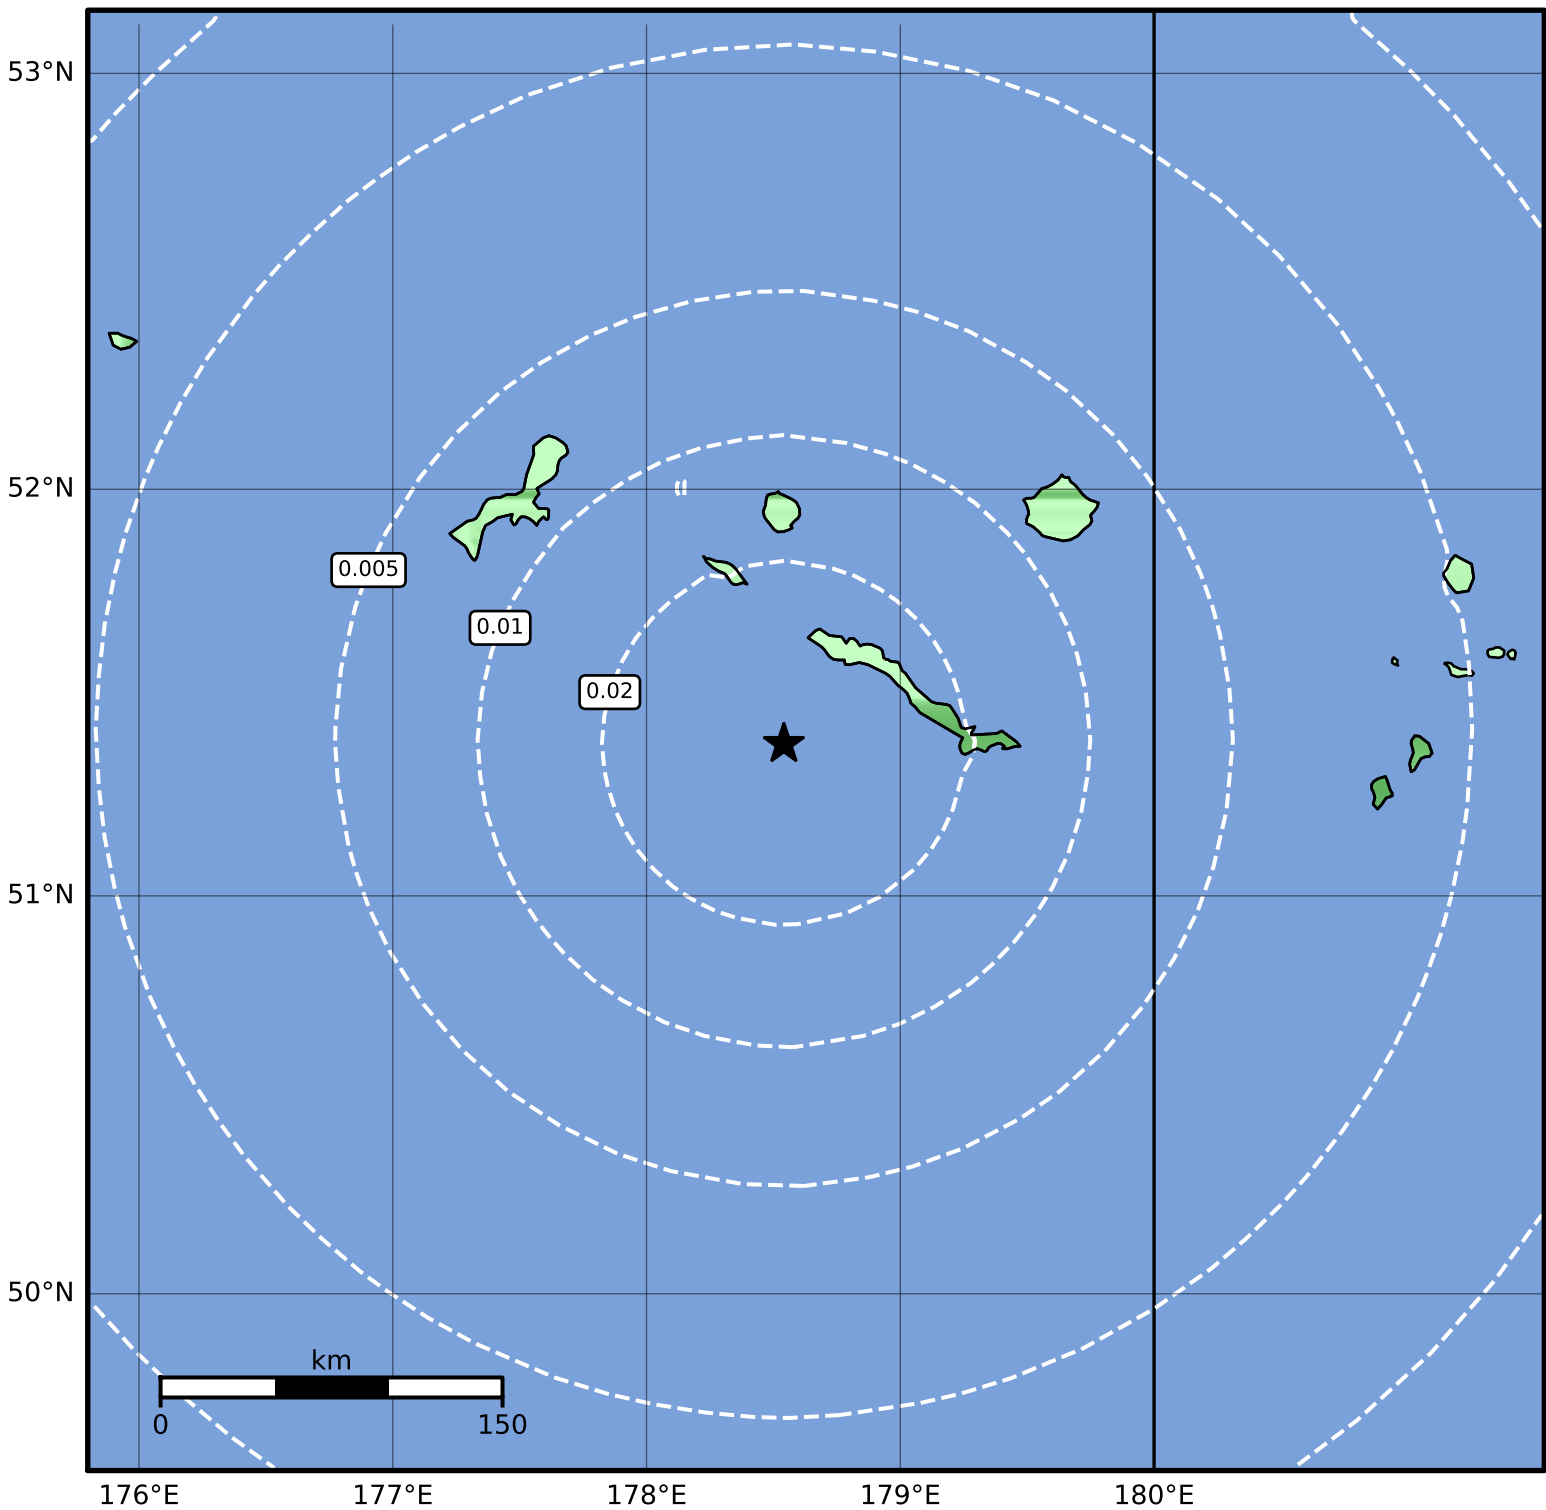

Peak Ground Velocity Map Alaska Earthquake Center
ShakeMap: 36 km (22 miles) WSW of Amchitka
Feb 11, 2023 05:09:32 UTC M3.9 N51.38 E178.54 Depth: 45.3km ID:ak0231xjlqvx

PGV (cm/s)	0.1	0.2	0.5	1	2	5	10	20	50	100	200
-------------------	------------	------------	------------	----------	----------	----------	-----------	-----------	-----------	------------	------------

Scale based on Worden et al. (2012)

Version 2: Processed 2023-02-11T16:52:26Z

△ Seismic Instrument ○ Reported Intensity

★ Epicenter