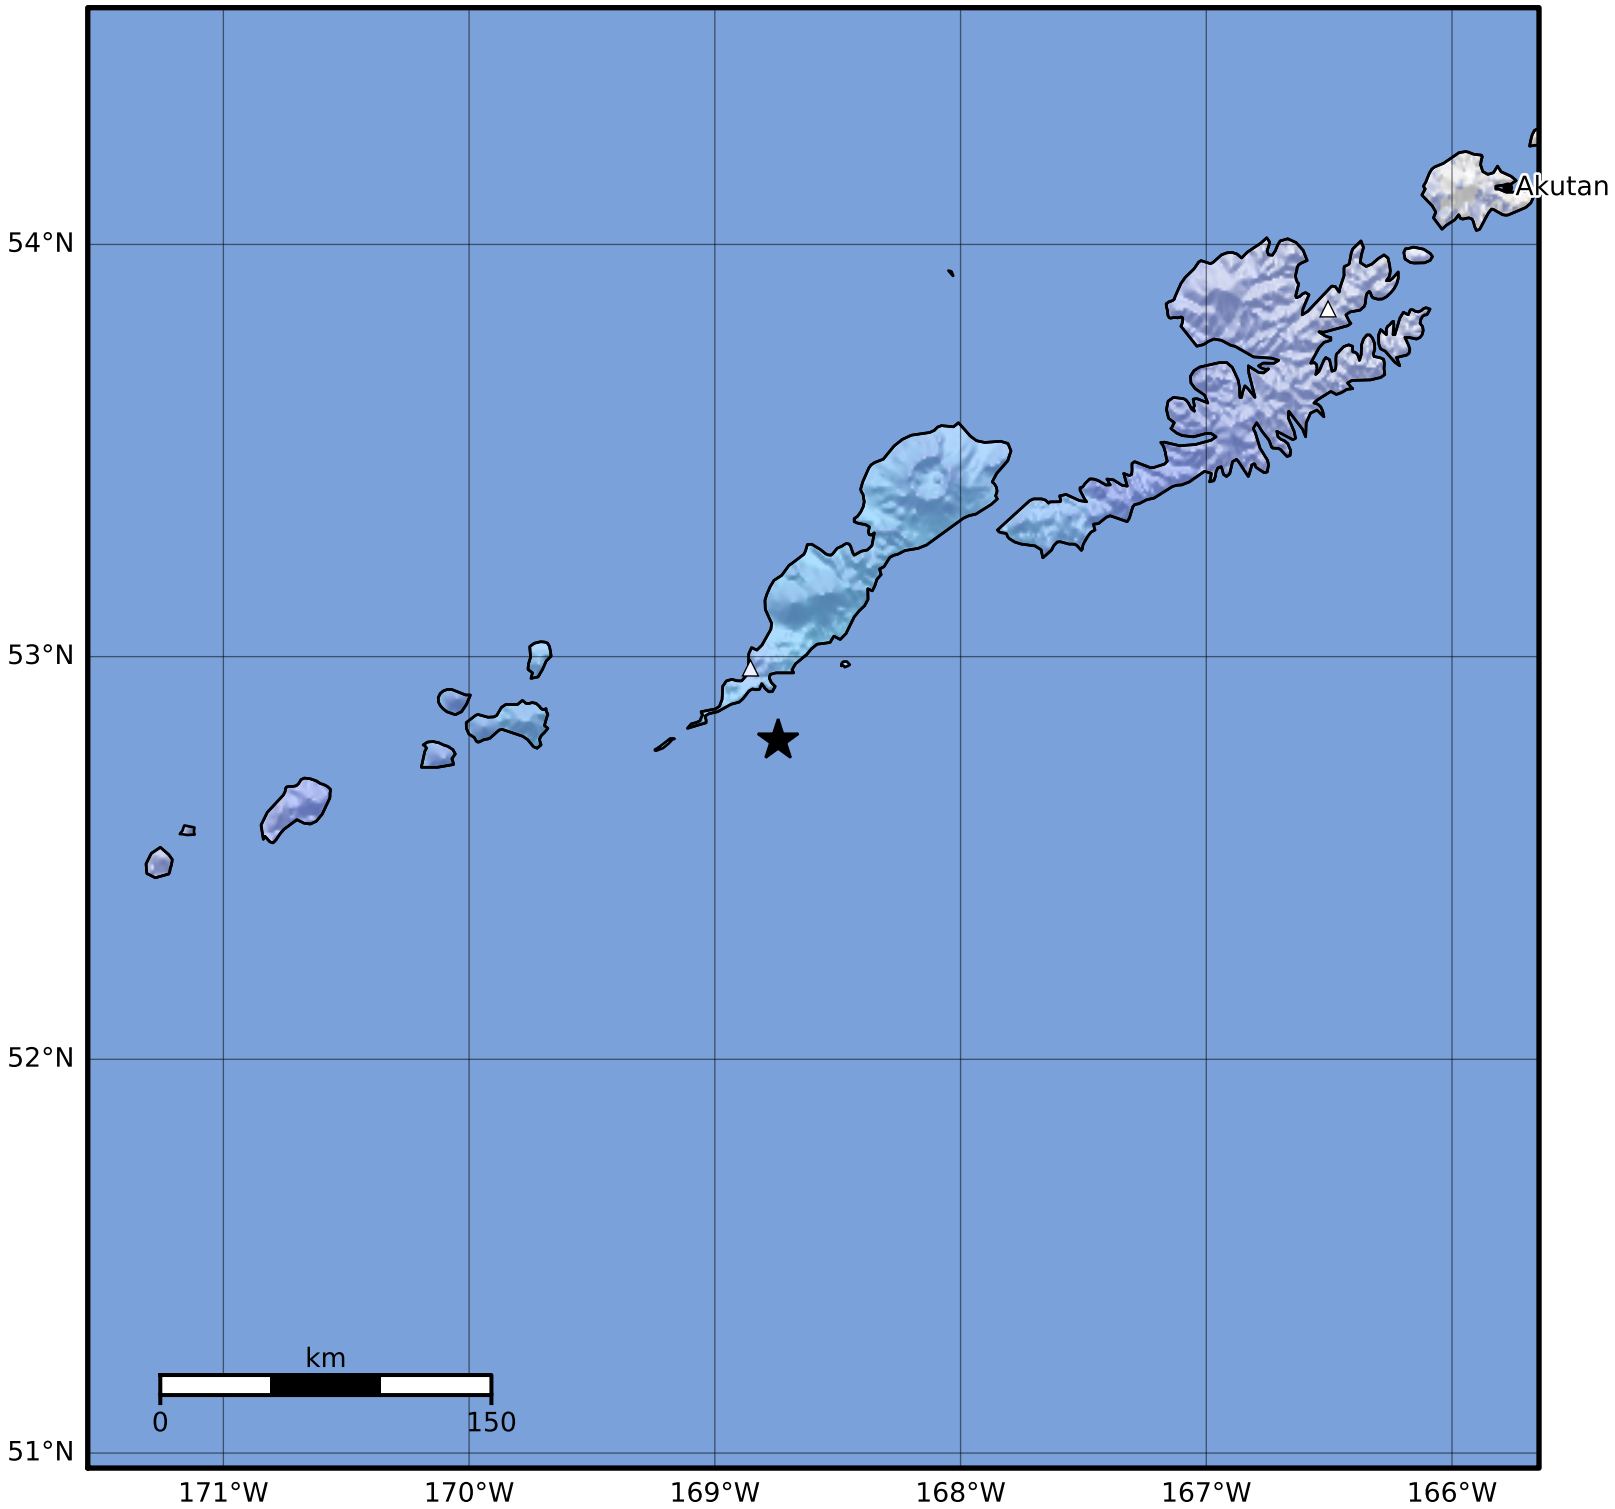

Macroseismic Intensity Map Alaska Earthquake Center
 ShakeMap: 18 km (11 miles) SSE of Nikolski
 Feb 13, 2023 01:31:23 UTC M4.1 N52.79 W168.74 Depth: 58.5km ID:ak02320sfef8

SHAKING	Not felt	Weak	Light	Moderate	Strong	Very strong	Severe	Violent	Extreme
DAMAGE	None	None	None	Very light	Light	Moderate	Moderate/heavy	Heavy	Very heavy
PGA(%g)	<0.0464	0.297	2.76	6.2	11.5	21.5	40.1	74.7	>139
PGV(cm/s)	<0.0215	0.135	1.41	4.65	9.64	20	41.4	85.8	>178
INTENSITY	I	II-III	IV	V	VI	VII	VIII	IX	X+

Scale based on Worden et al. (2012)

Version 2: Processed 2023-02-13T06:01:10Z

△ Seismic Instrument ○ Reported Intensity

★ Epicenter