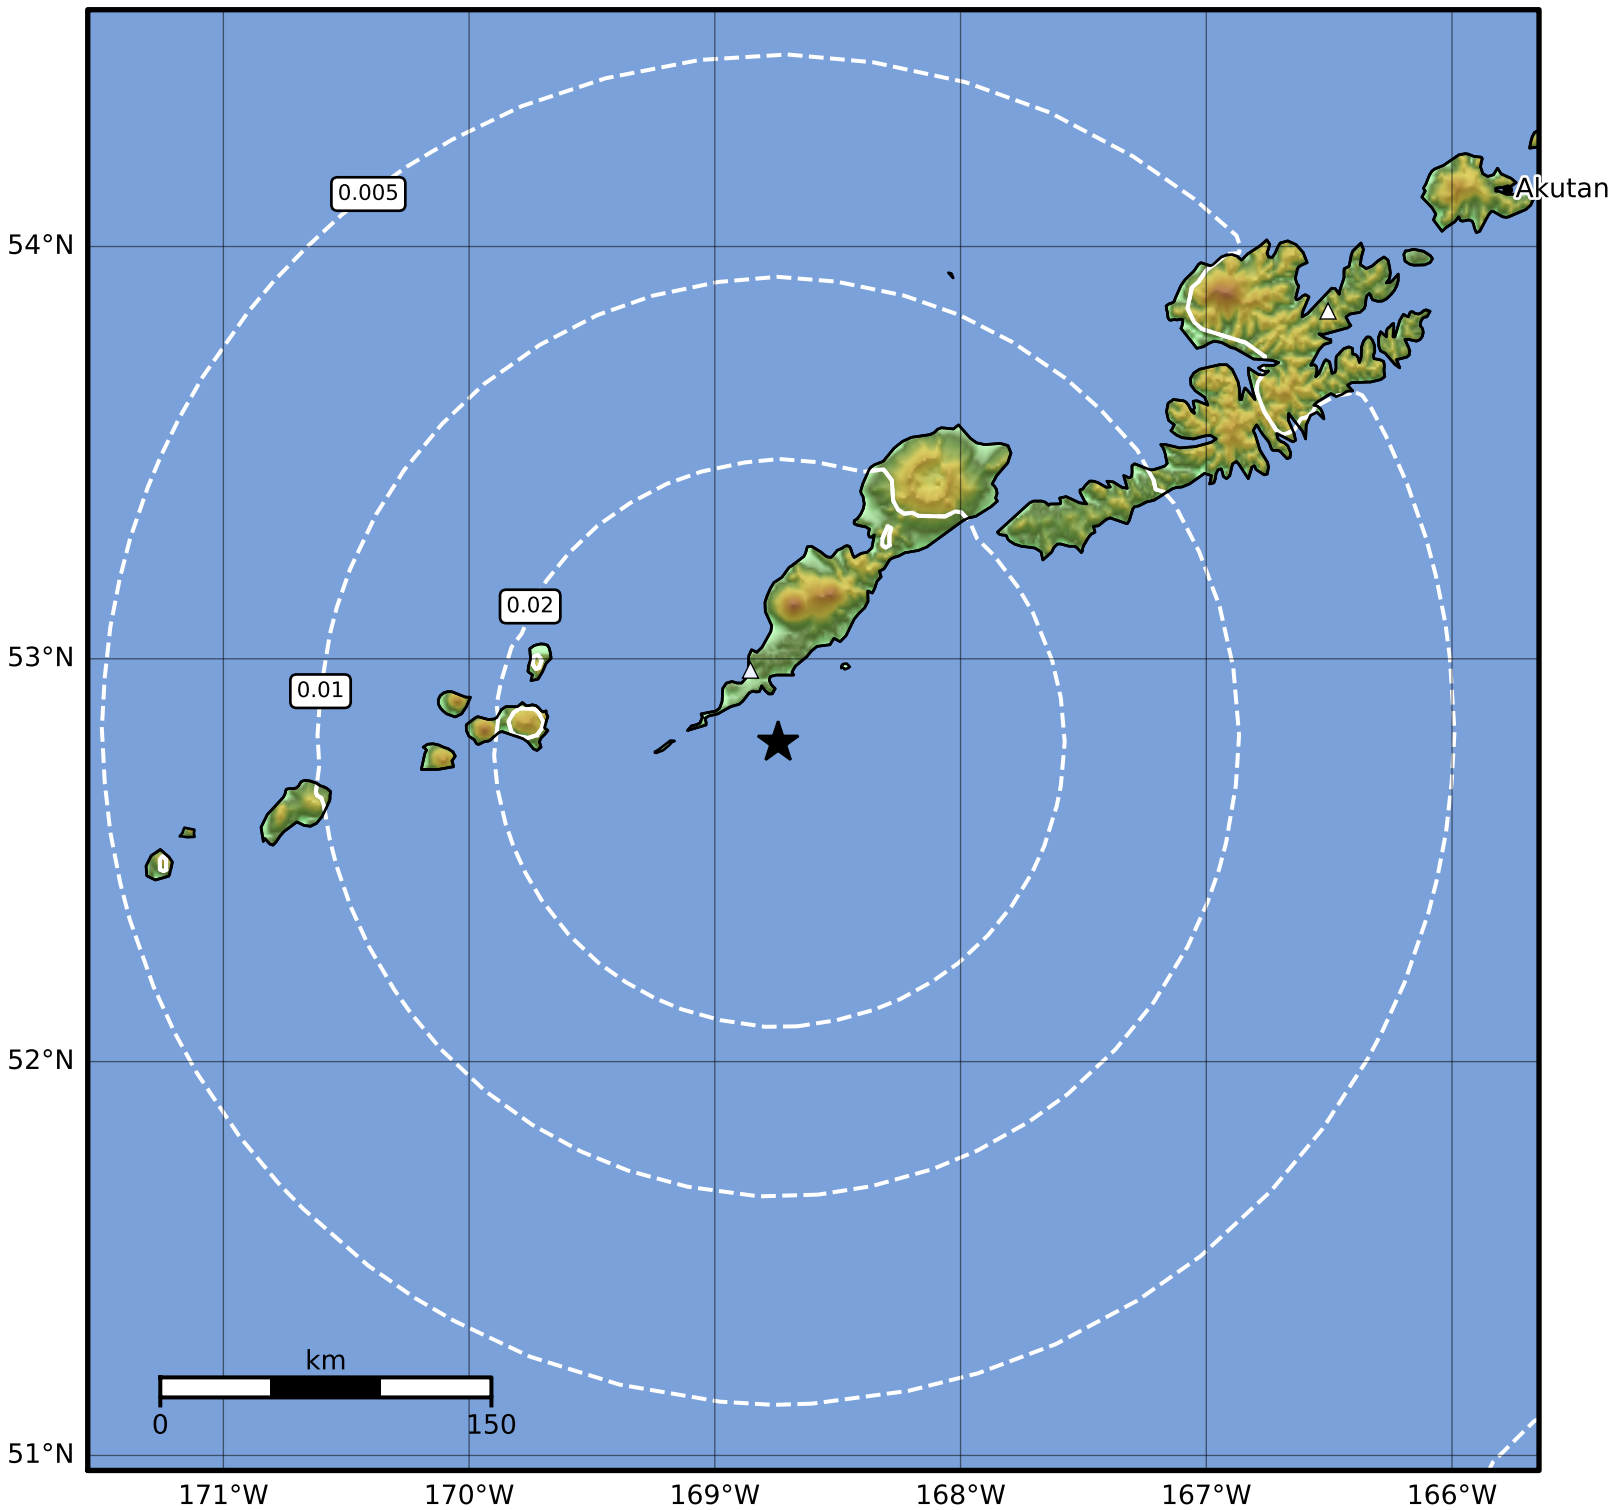

Peak Ground Velocity Map Alaska Earthquake Center
ShakeMap: 18 km (11 miles) SSE of Nikolski
Feb 13, 2023 01:31:23 UTC M4.1 N52.79 W168.74 Depth: 58.5km ID:ak02320sfef8

Scale based on Worden et al. (2012)

Version 2: Processed 2023-02-13T06:01:10Z

△ Seismic Instrument ○ Reported Intensity

★ Epicenter