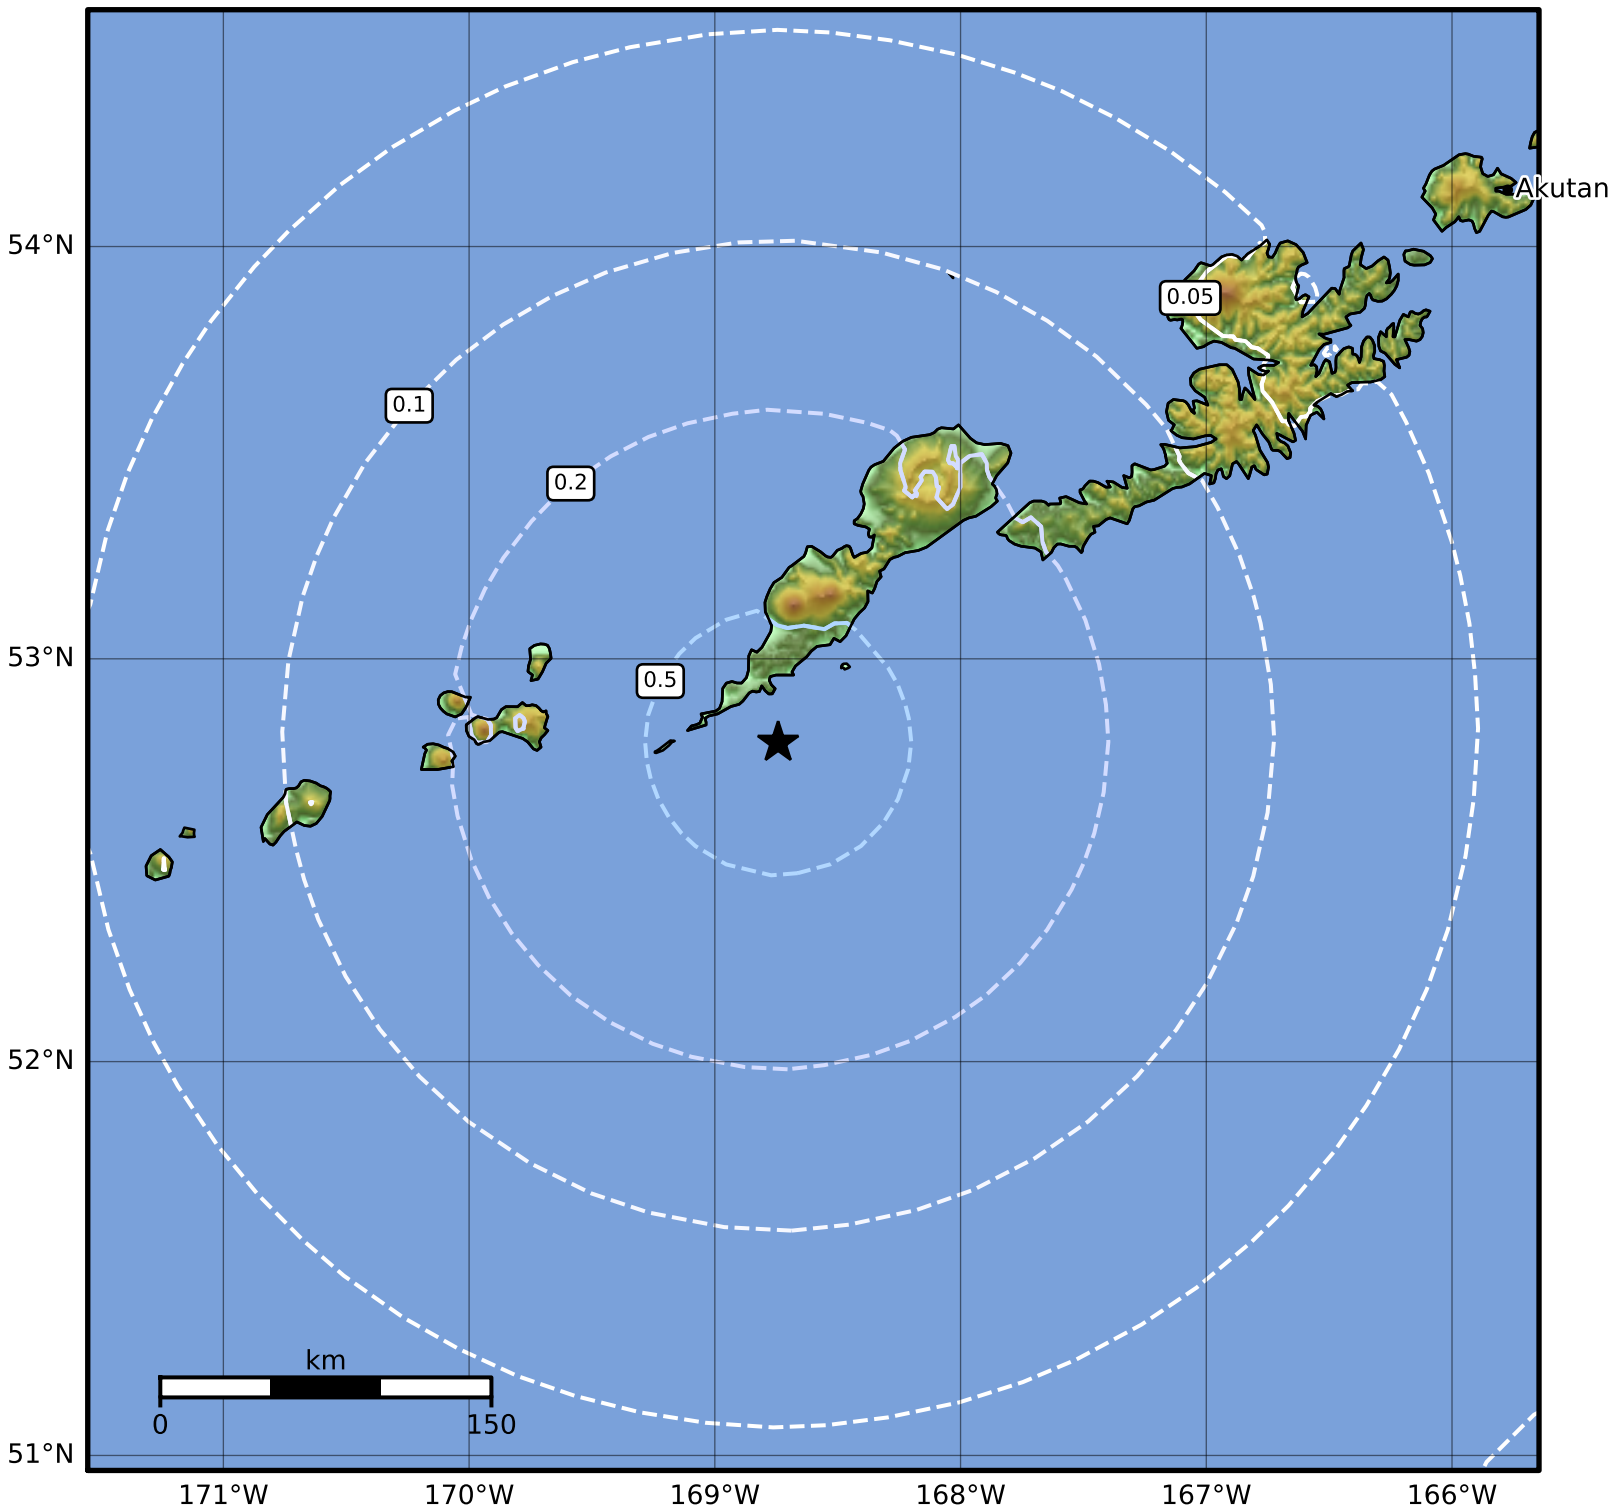

0.3 Second Peak Spectral Acceleration Map Alaska Earthquake Center
 ShakeMap: 18 km (11 miles) SSE of Nikolski
 Feb 13, 2023 01:31:23 UTC M4.1 N52.79 W168.74 Depth: 58.5km ID:ak02320sfef8

SA(0.3) (%g)	0.1	0.2	0.5	1	2	5	10	20	50	100	200

Scale based on Worden et al. (2012)

Version 2: Processed 2023-02-13T06:01:10Z

△ Seismic Instrument ○ Reported Intensity

★ Epicenter