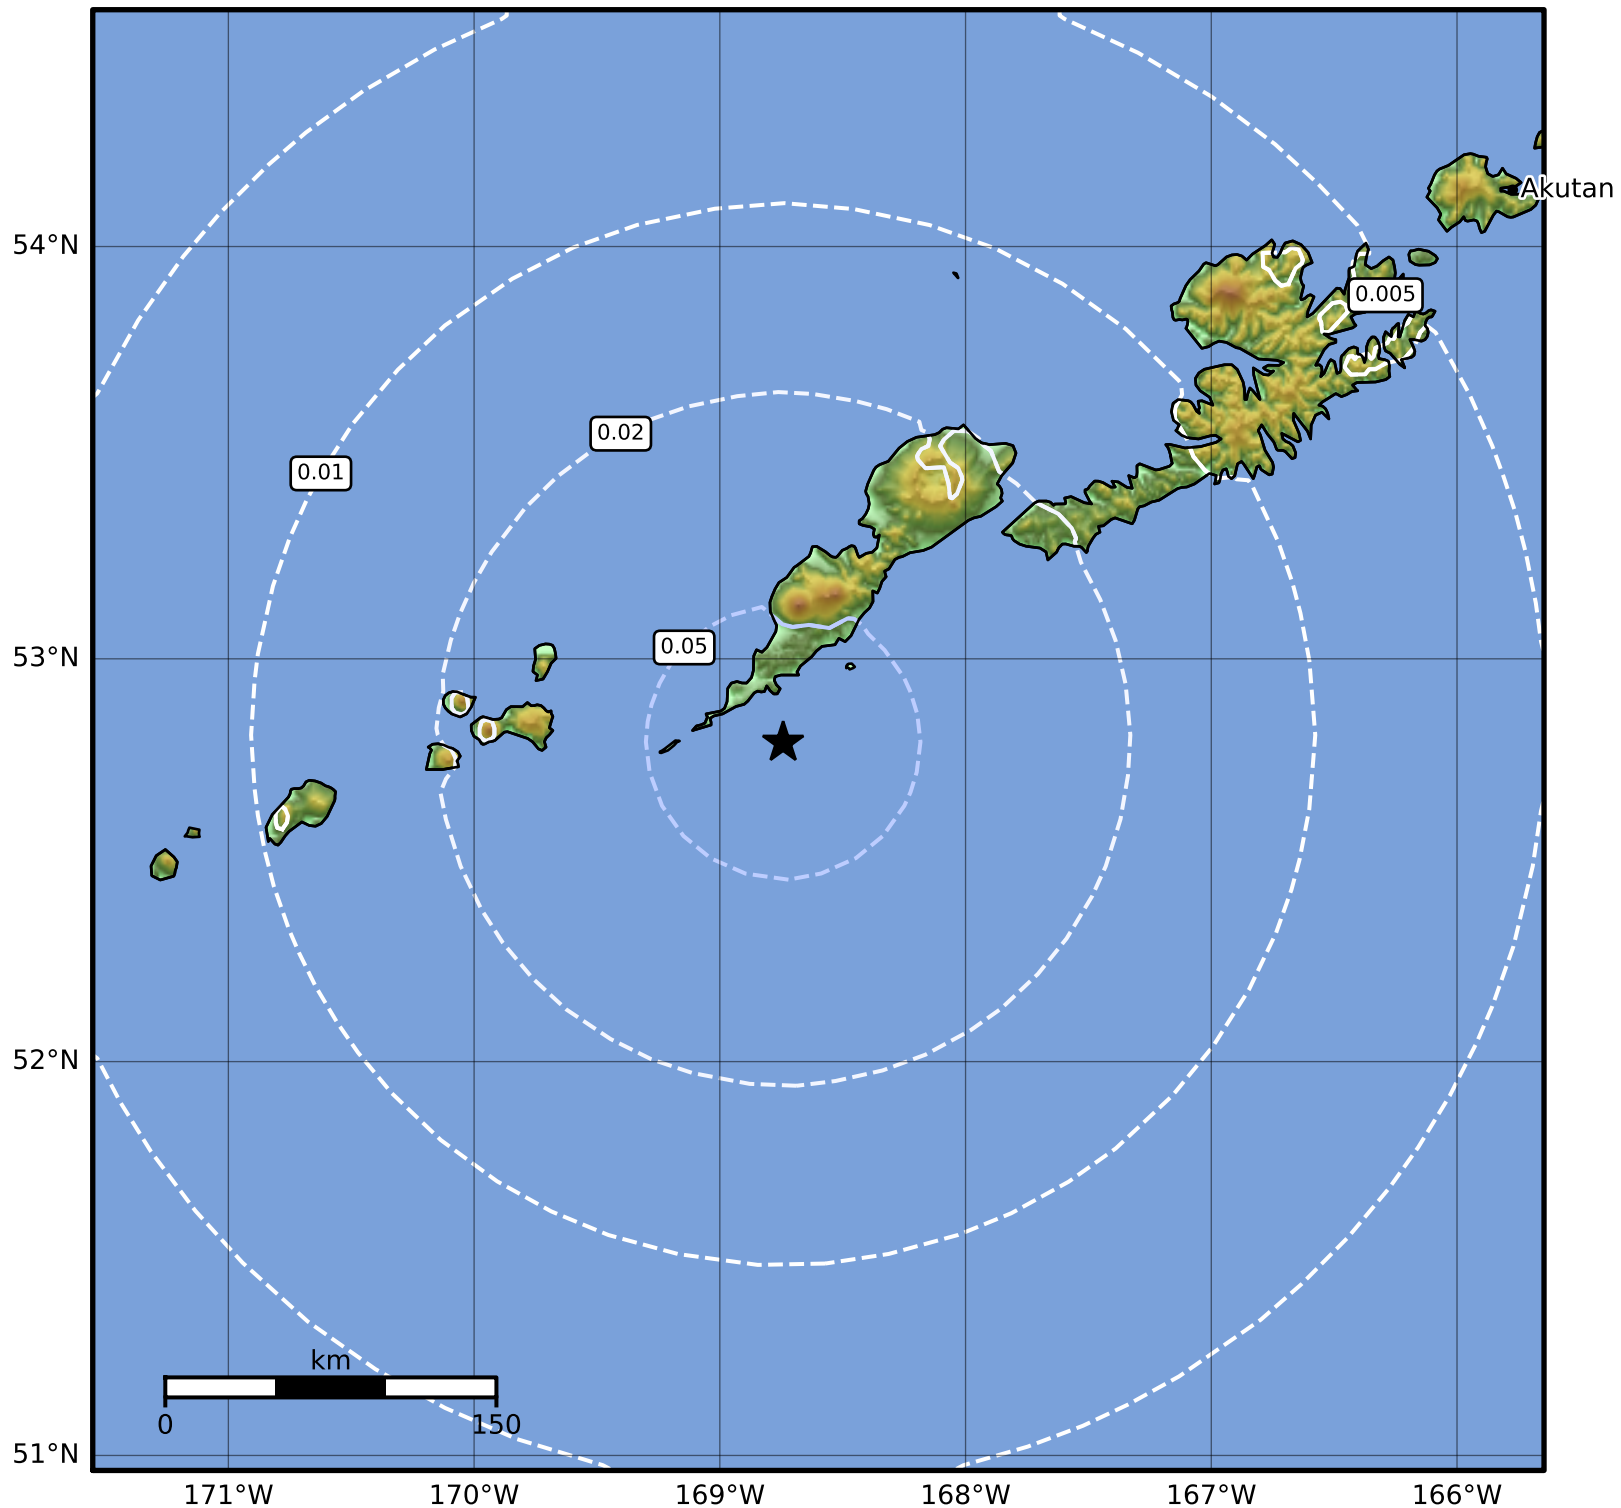

1.0 Second Peak Spectral Acceleration Map Alaska Earthquake Center
 ShakeMap: 18 km (11 miles) SSE of Nikolski
 Feb 13, 2023 01:31:23 UTC M4.1 N52.79 W168.74 Depth: 58.5km ID:ak02320sfef8

SA(1.0) (%g)	0.1	0.2	0.5	1	2	5	10	20	50	100	200
--------------	-----	-----	-----	---	---	---	----	----	----	-----	-----

Scale based on Worden et al. (2012)

Version 2: Processed 2023-02-13T06:01:10Z

△ Seismic Instrument ○ Reported Intensity

★ Epicenter