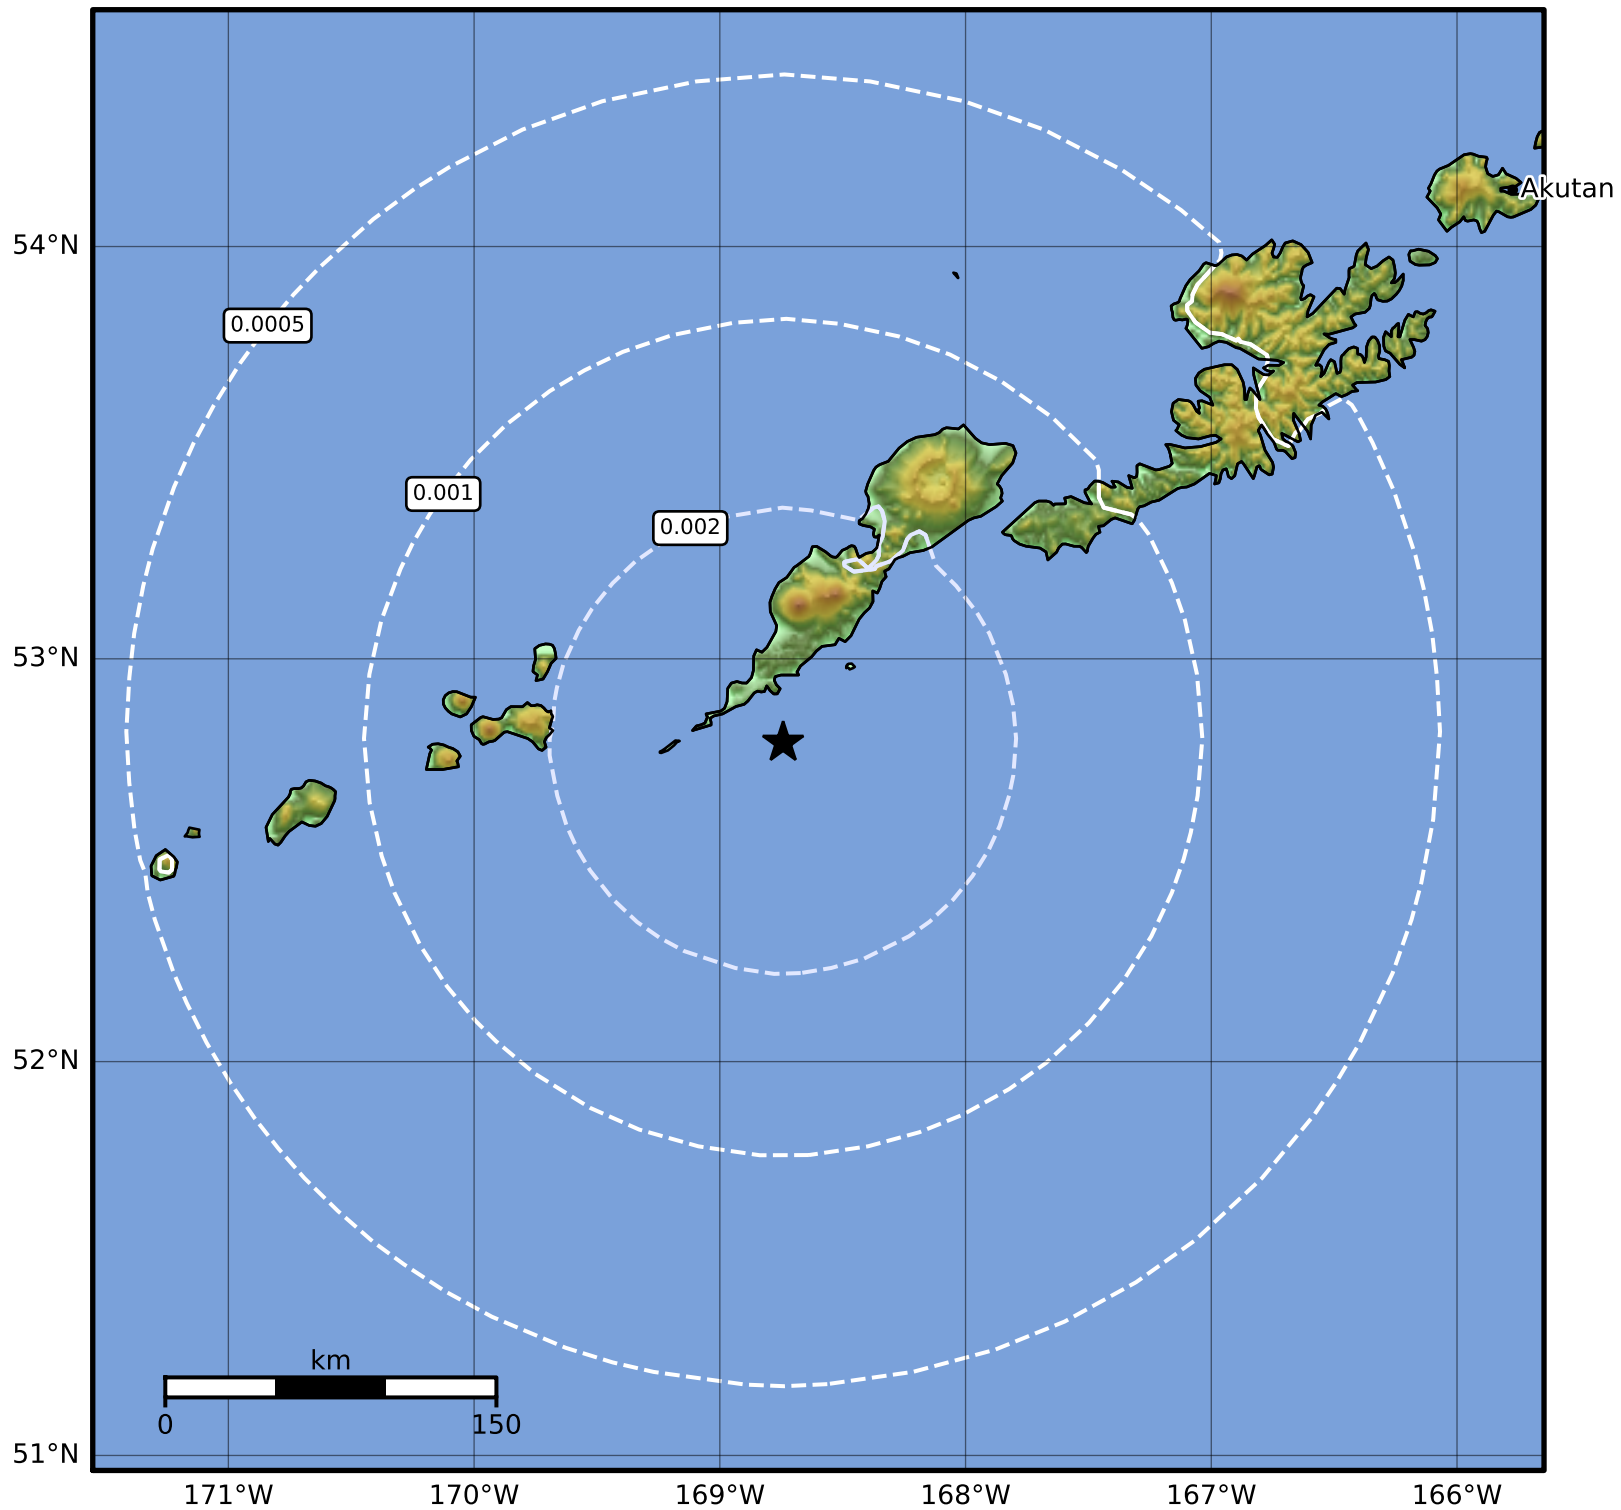

3.0 Second Peak Spectral Acceleration Map Alaska Earthquake Center
 ShakeMap: 18 km (11 miles) SSE of Nikolski
 Feb 13, 2023 01:31:23 UTC M4.1 N52.79 W168.74 Depth: 58.5km ID:ak02320sfef8

Scale based on Worden et al. (2012)

Version 2: Processed 2023-02-13T06:01:10Z

△ Seismic Instrument ○ Reported Intensity

★ Epicenter