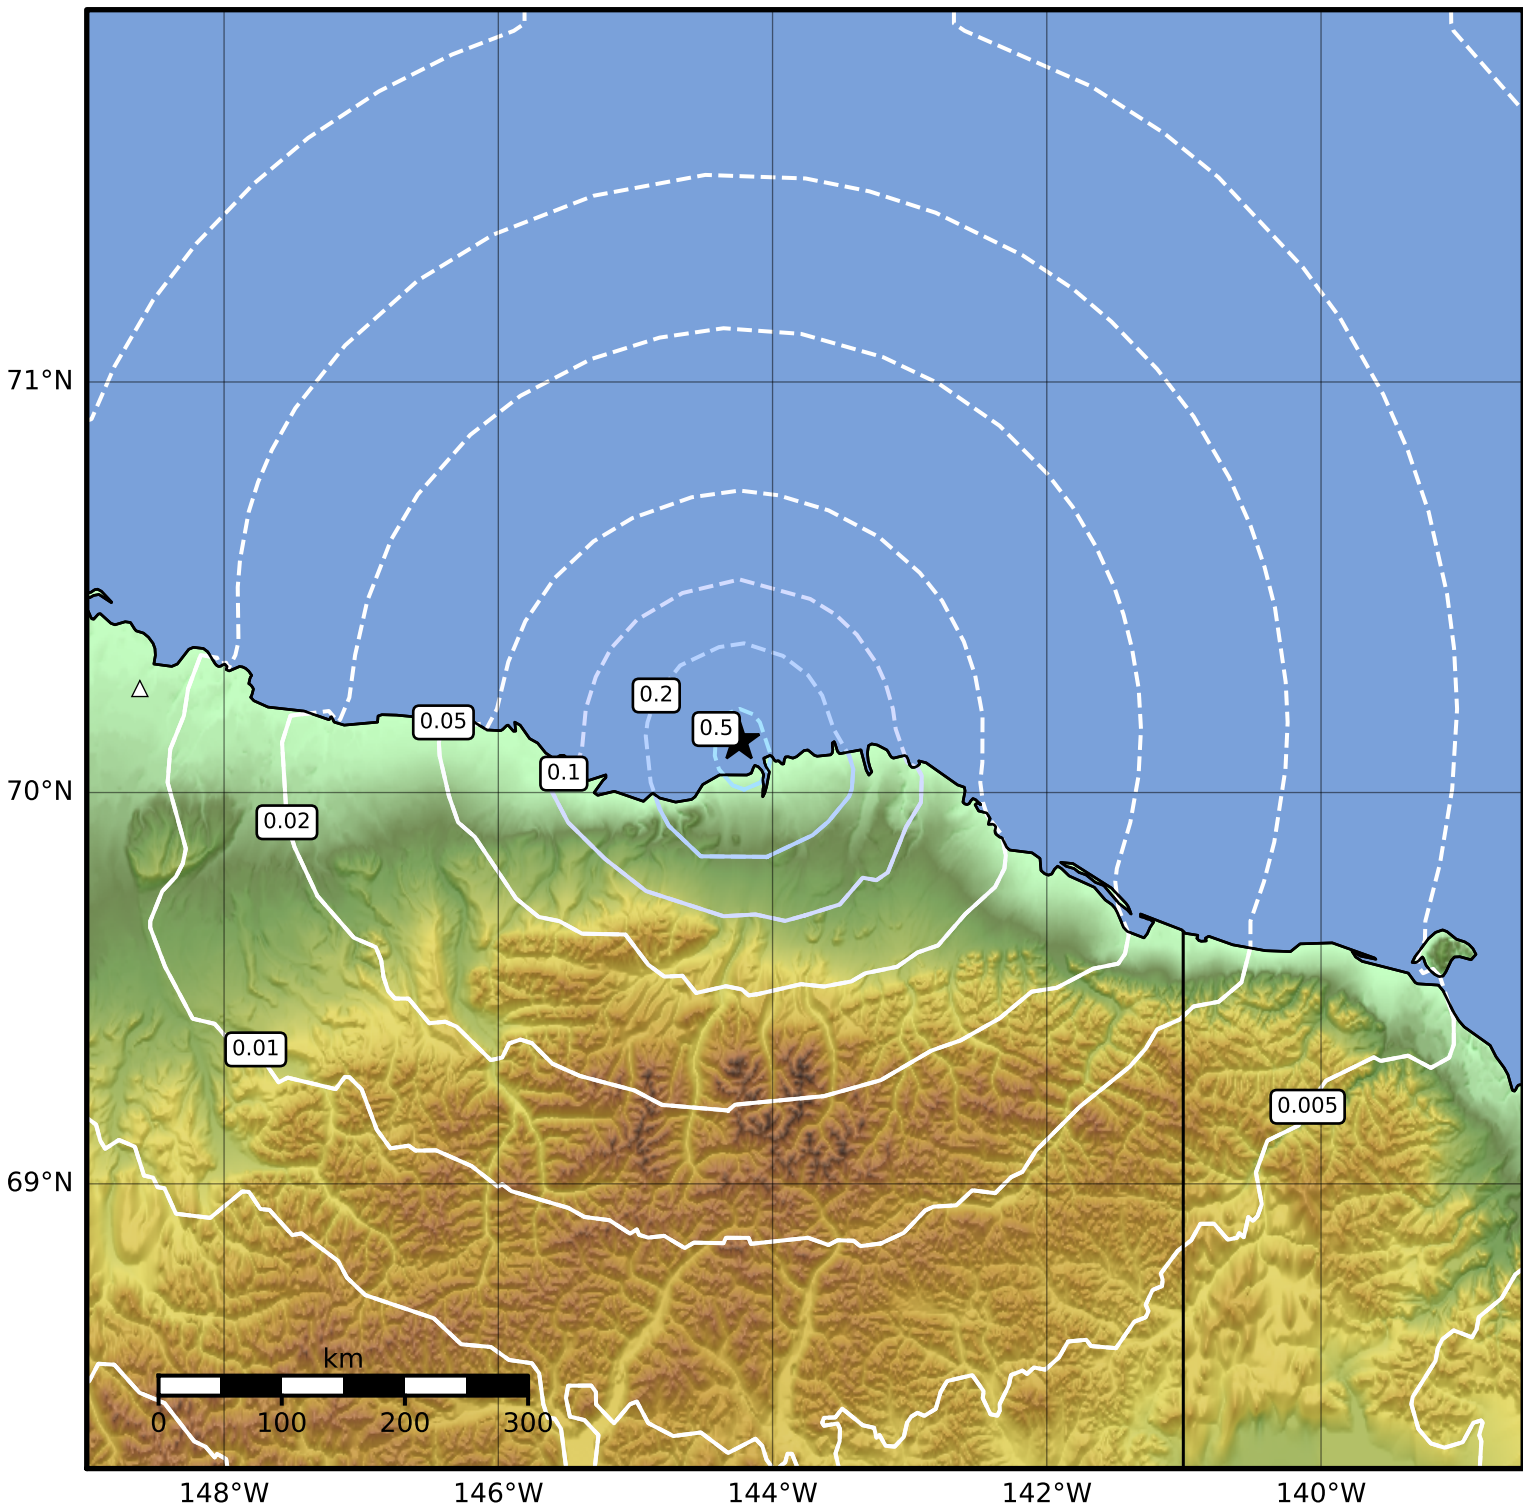

Peak Ground Acceleration Map Alaska Earthquake Center
ShakeMap: 24 km (15 miles) W of Kaktovik
Feb 17, 2023 23:35:08 UTC M3.5 N70.13 W144.24 Depth: 20.1km ID:ak02327rp5fx

PGA (%g)	0.1	0.2	0.5	1	2	5	10	20	50	100	200
----------	-----	-----	-----	---	---	---	----	----	----	-----	-----

Scale based on Worden et al. (2012)

△ Seismic Instrument ○ Reported Intensity

★ Epicenter

Version 2: Processed 2023-02-18T00:31:29Z