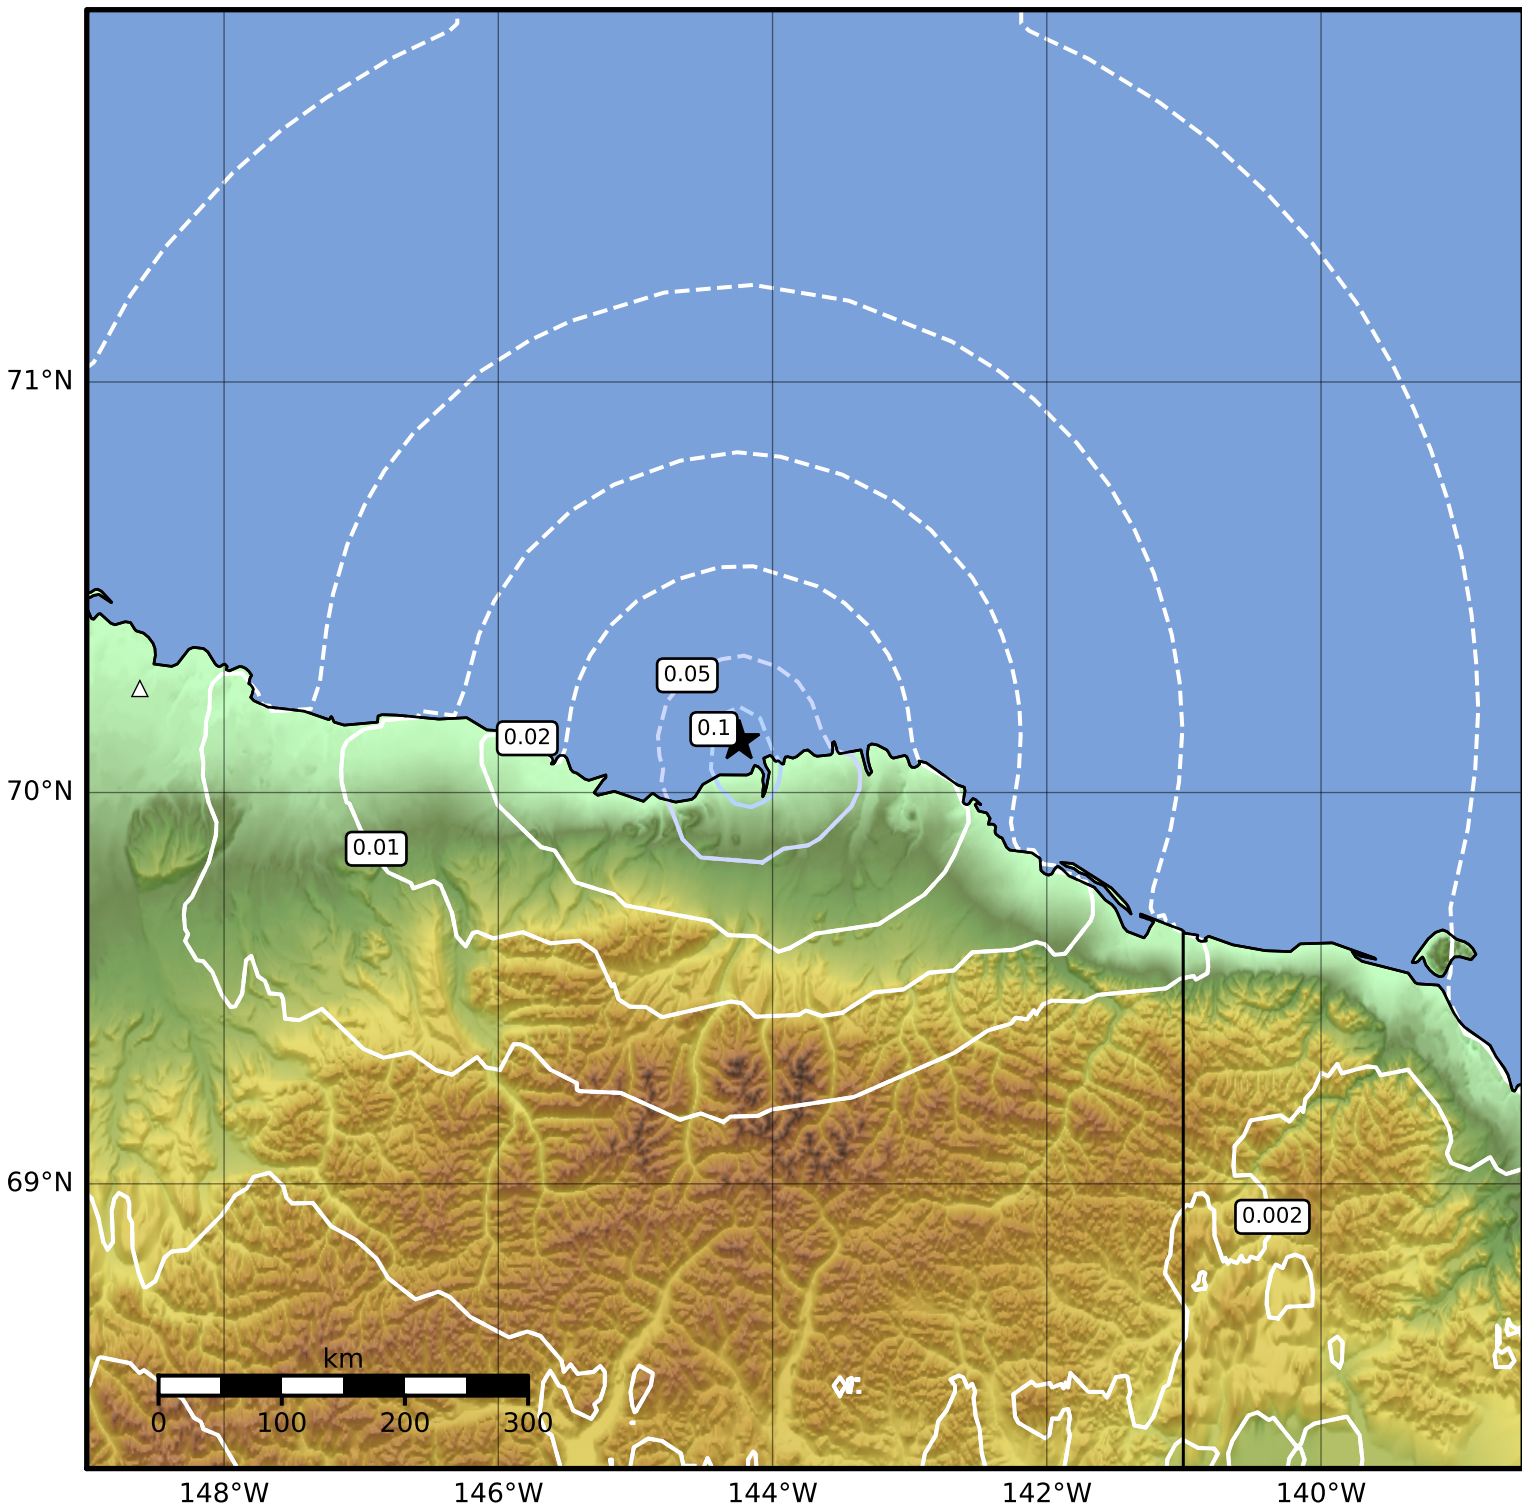

Peak Ground Velocity Map Alaska Earthquake Center
ShakeMap: 24 km (15 miles) W of Kaktovik
Feb 17, 2023 23:35:08 UTC M3.5 N70.13 W144.24 Depth: 20.1km ID:ak02327rp5fx

PGV (cm/s)	0.1	0.2	0.5	1	2	5	10	20	50	100	200
------------	-----	-----	-----	---	---	---	----	----	----	-----	-----

Scale based on Worden et al. (2012)

△ Seismic Instrument ○ Reported Intensity

★ Epicenter

Version 2: Processed 2023-02-18T00:31:29Z