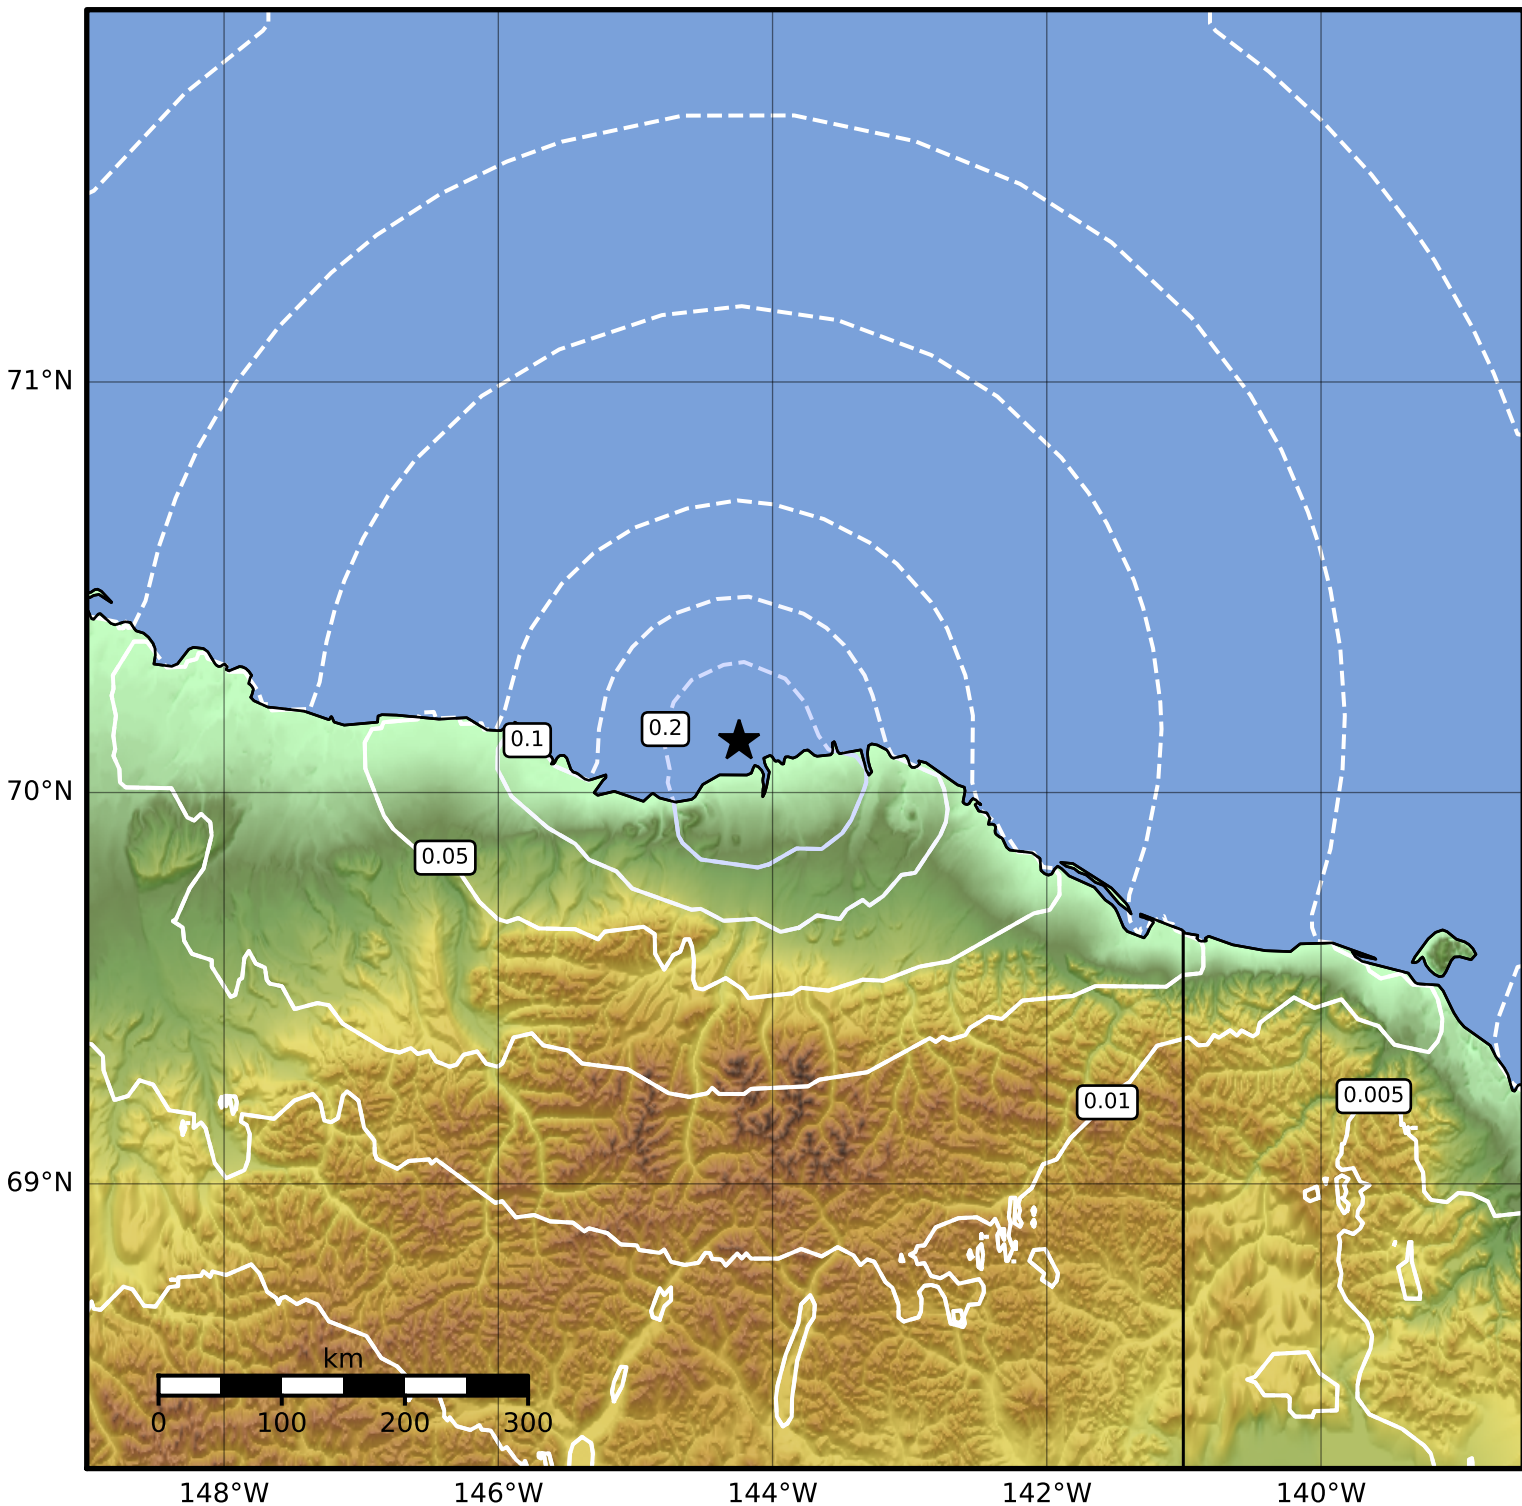

0.3 Second Peak Spectral Acceleration Map Alaska Earthquake Center
 ShakeMap: 24 km (15 miles) W of Kaktovik
 Feb 17, 2023 23:35:08 UTC M3.5 N70.13 W144.24 Depth: 20.1km ID:ak02327rp5fx

SA(0.3) (%g)	0.1	0.2	0.5	1	2	5	10	20	50	100	200
---------------------	------------	------------	------------	----------	----------	----------	-----------	-----------	-----------	------------	------------

Scale based on Worden et al. (2012)

△ Seismic Instrument ○ Reported Intensity

★ Epicenter

Version 2: Processed 2023-02-18T00:31:29Z