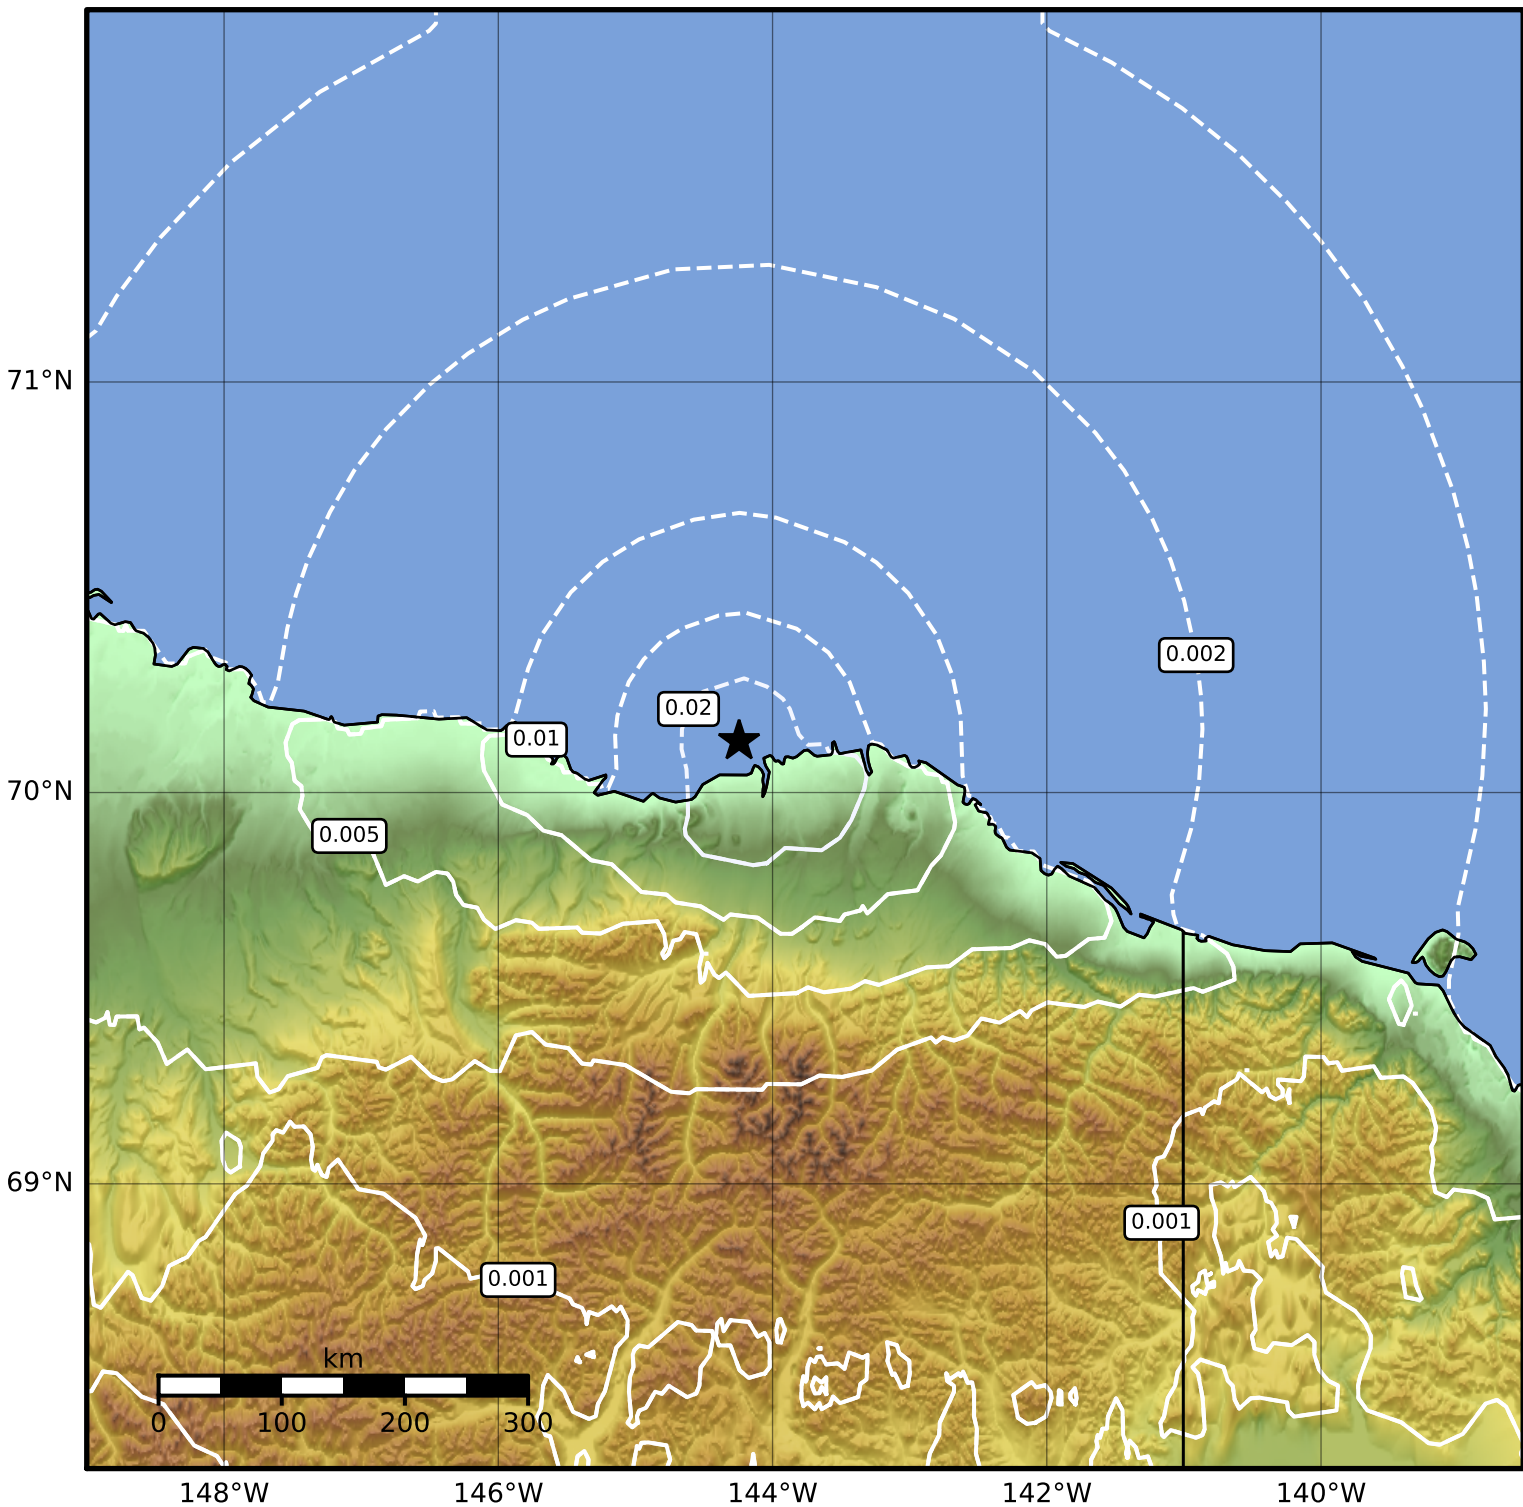

1.0 Second Peak Spectral Acceleration Map Alaska Earthquake Center  
 ShakeMap: 24 km (15 miles) W of Kaktovik  
 Feb 17, 2023 23:35:08 UTC M3.5 N70.13 W144.24 Depth: 20.1km ID:ak02327rp5fx

SA(1.0) (%g)	0.1	0.2	0.5	1	2	5	10	20	50	100	200
--------------	-----	-----	-----	---	---	---	----	----	----	-----	-----

Scale based on Worden et al. (2012)

△ Seismic Instrument    ○ Reported Intensity

★ Epicenter

Version 2: Processed 2023-02-18T00:31:29Z