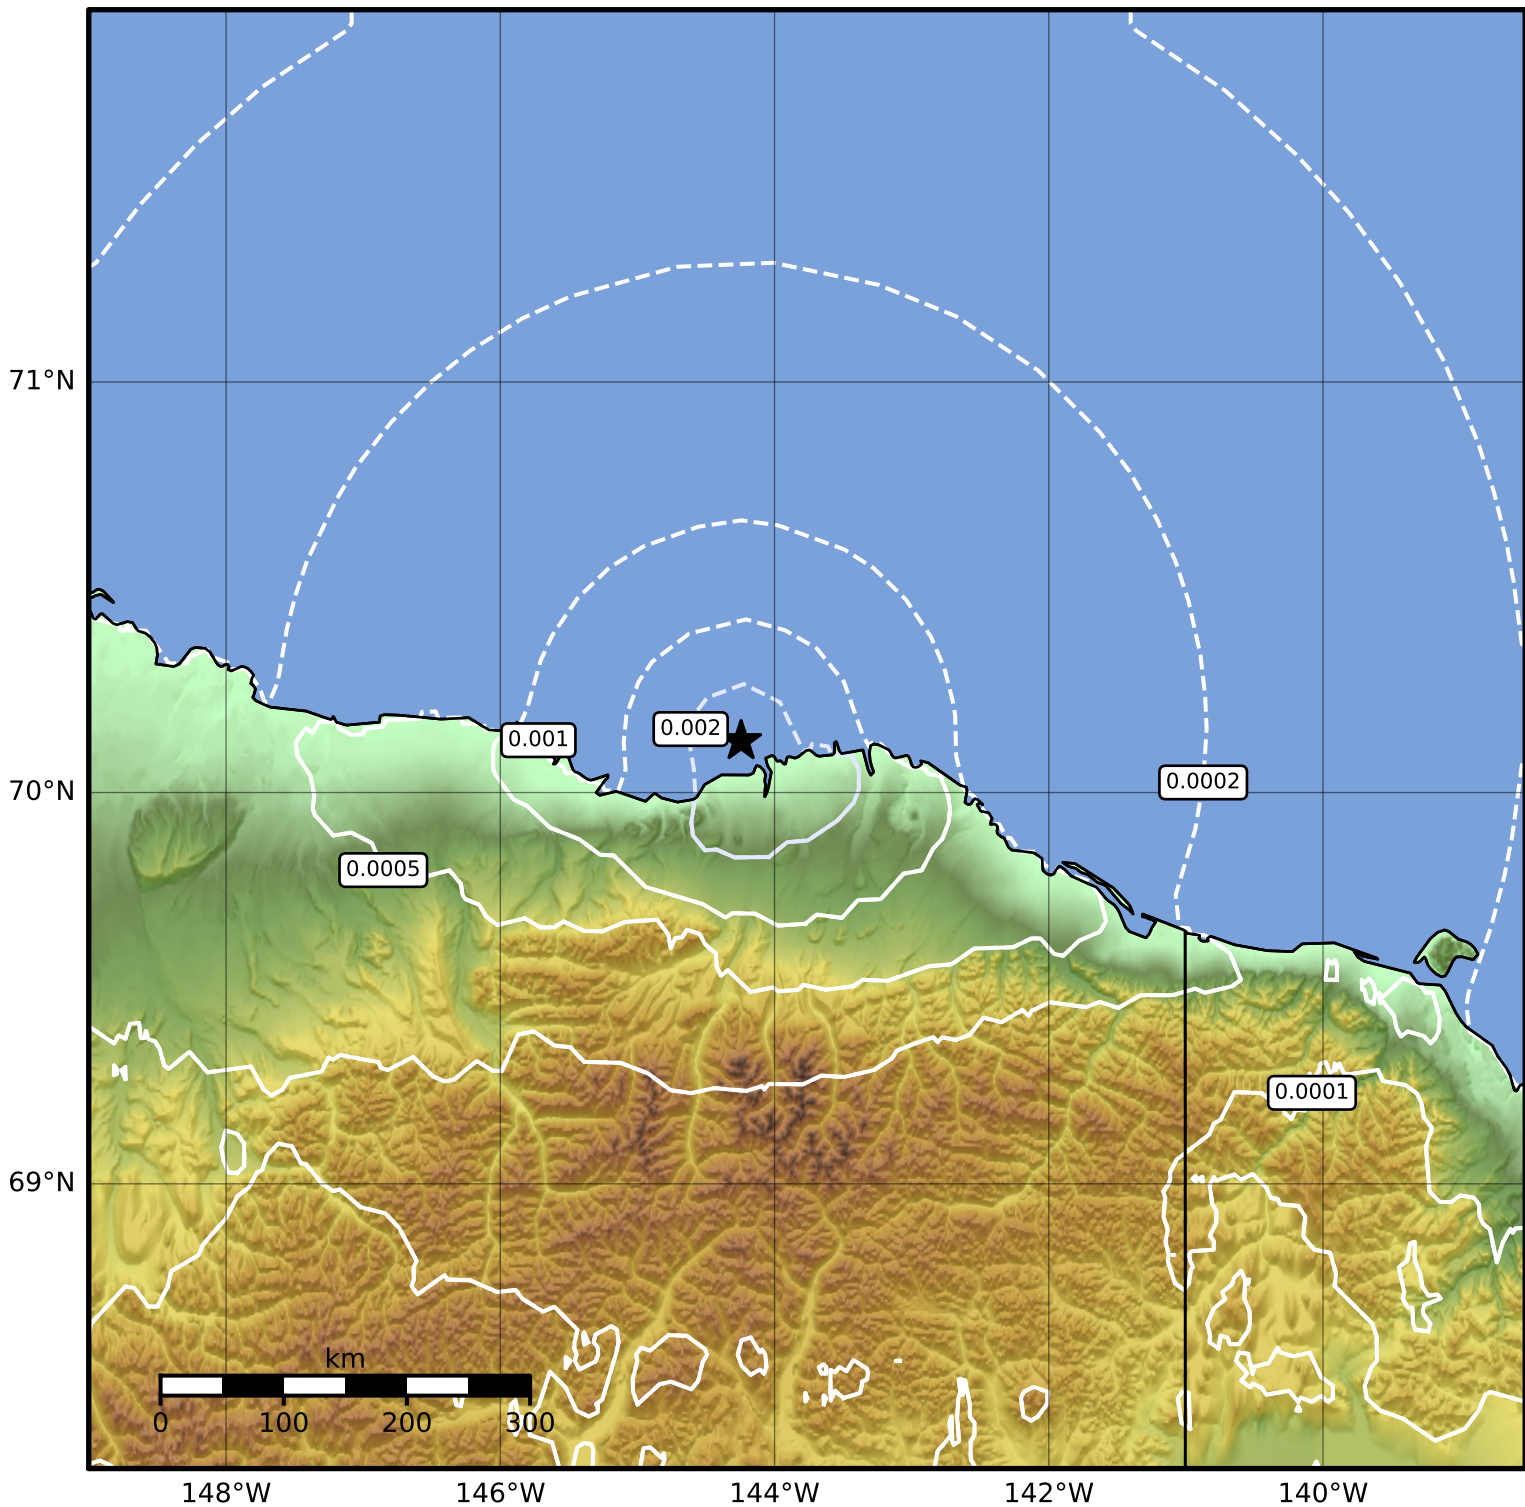

3.0 Second Peak Spectral Acceleration Map Alaska Earthquake Center
ShakeMap: 24 km (15 miles) W of Kaktovik
Feb 17, 2023 23:35:08 UTC M3.5 N70.13 W144.24 Depth: 20.1km ID:ak02327rp5fx

Scale based on Worden et al. (2012)

△ Seismic Instrument ○ Reported Intensity

★ Epicenter

Version 2: Processed 2023-02-18T00:31:29Z