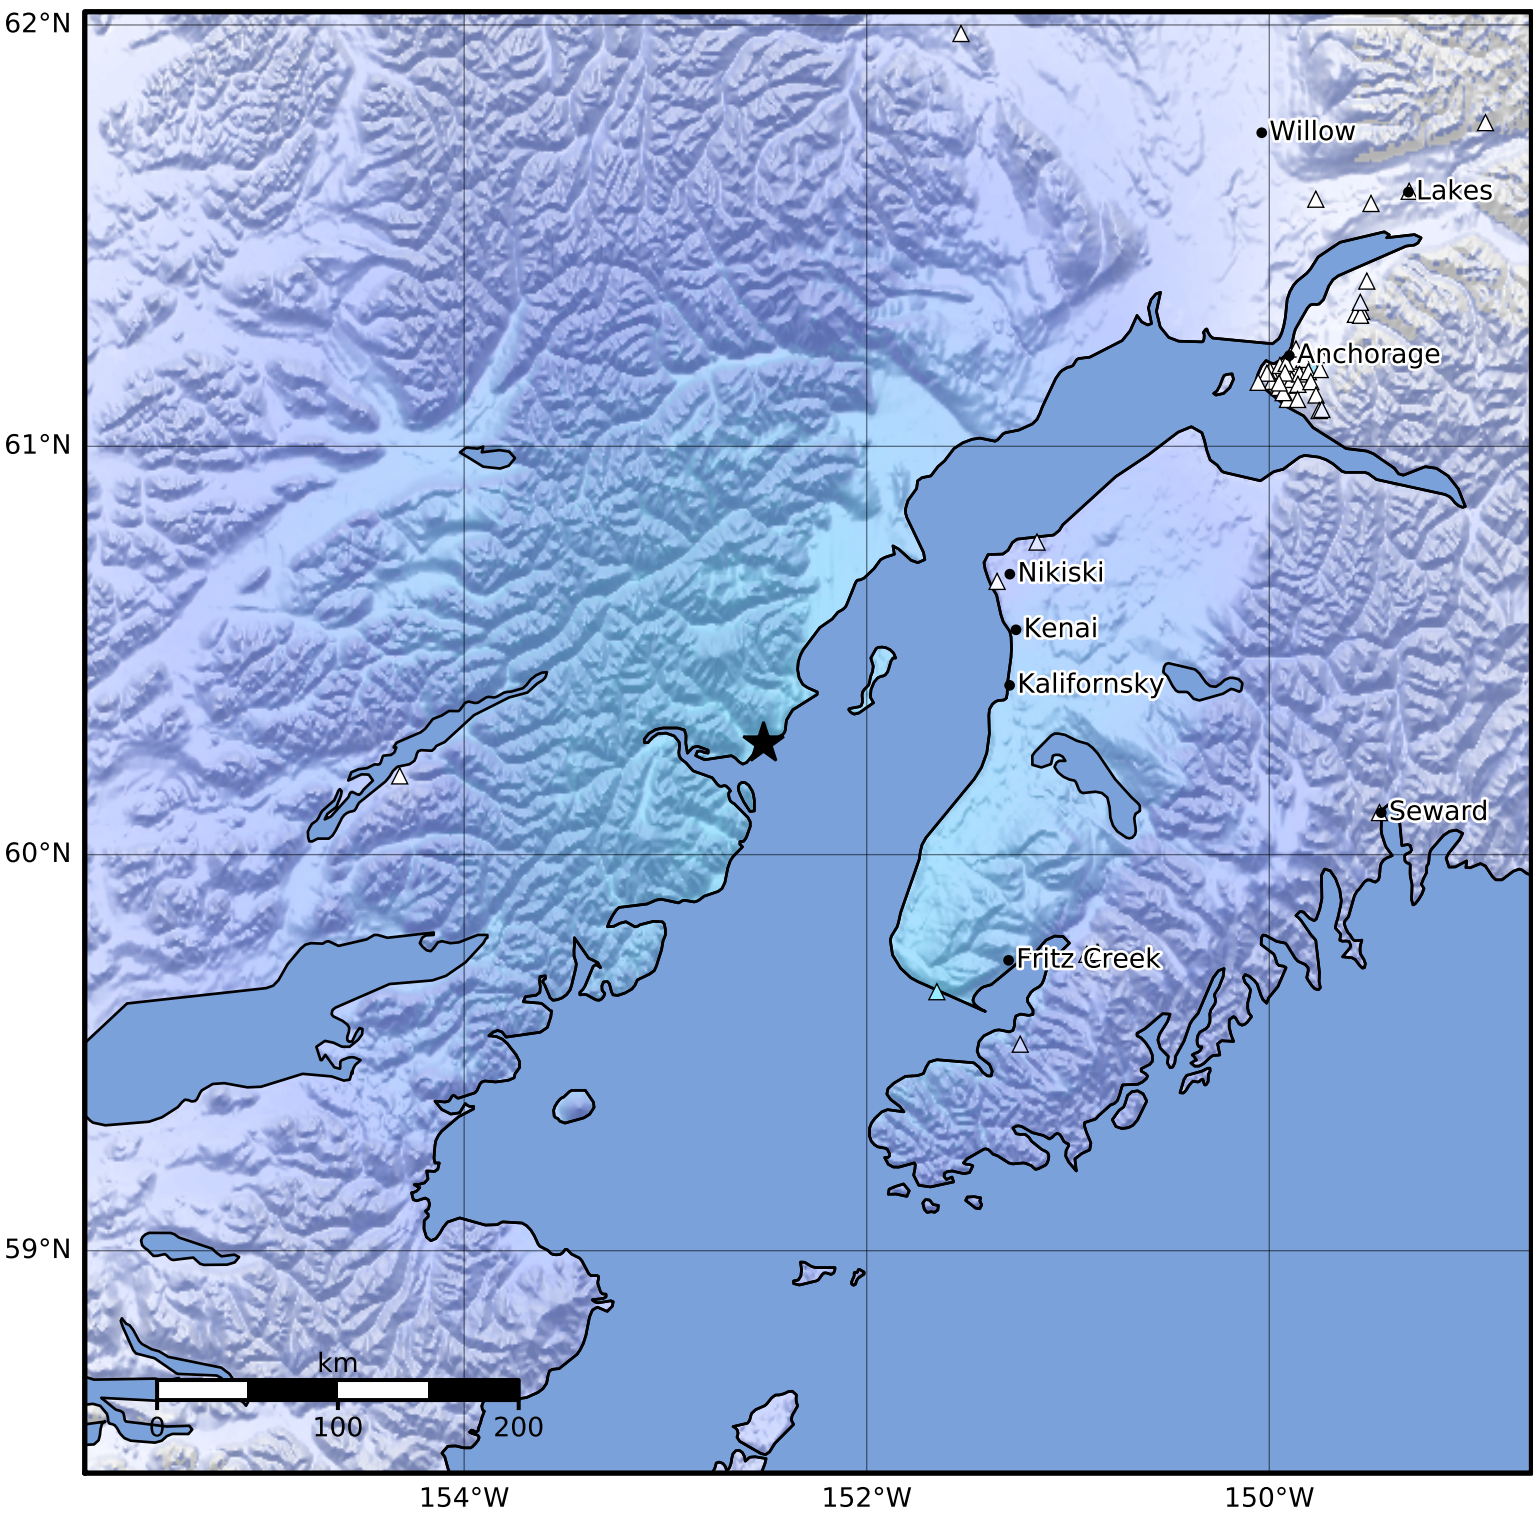

Macroseismic Intensity Map Alaska Earthquake Center
 ShakeMap: 53 km (33 miles) WNW of Ninilchik
 Feb 18, 2023 00:46:48 UTC M3.7 N60.28 W152.51 Depth: 97.1km ID:ak023291lyrn

SHAKING	Not felt	Weak	Light	Moderate	Strong	Very strong	Severe	Violent	Extreme
DAMAGE	None	None	None	Very light	Light	Moderate	Moderate/heavy	Heavy	Very heavy
PGA(%g)	<0.0464	0.297	2.76	6.2	11.5	21.5	40.1	74.7	>139
PGV(cm/s)	<0.0215	0.135	1.41	4.65	9.64	20	41.4	85.8	>178
INTENSITY	I	II-III	IV	V	VI	VII	VIII	IX	X+

Scale based on Worden et al. (2012)

Version 1: Processed 2023-02-18T06:57:55Z

△ Seismic Instrument ○ Reported Intensity

★ Epicenter