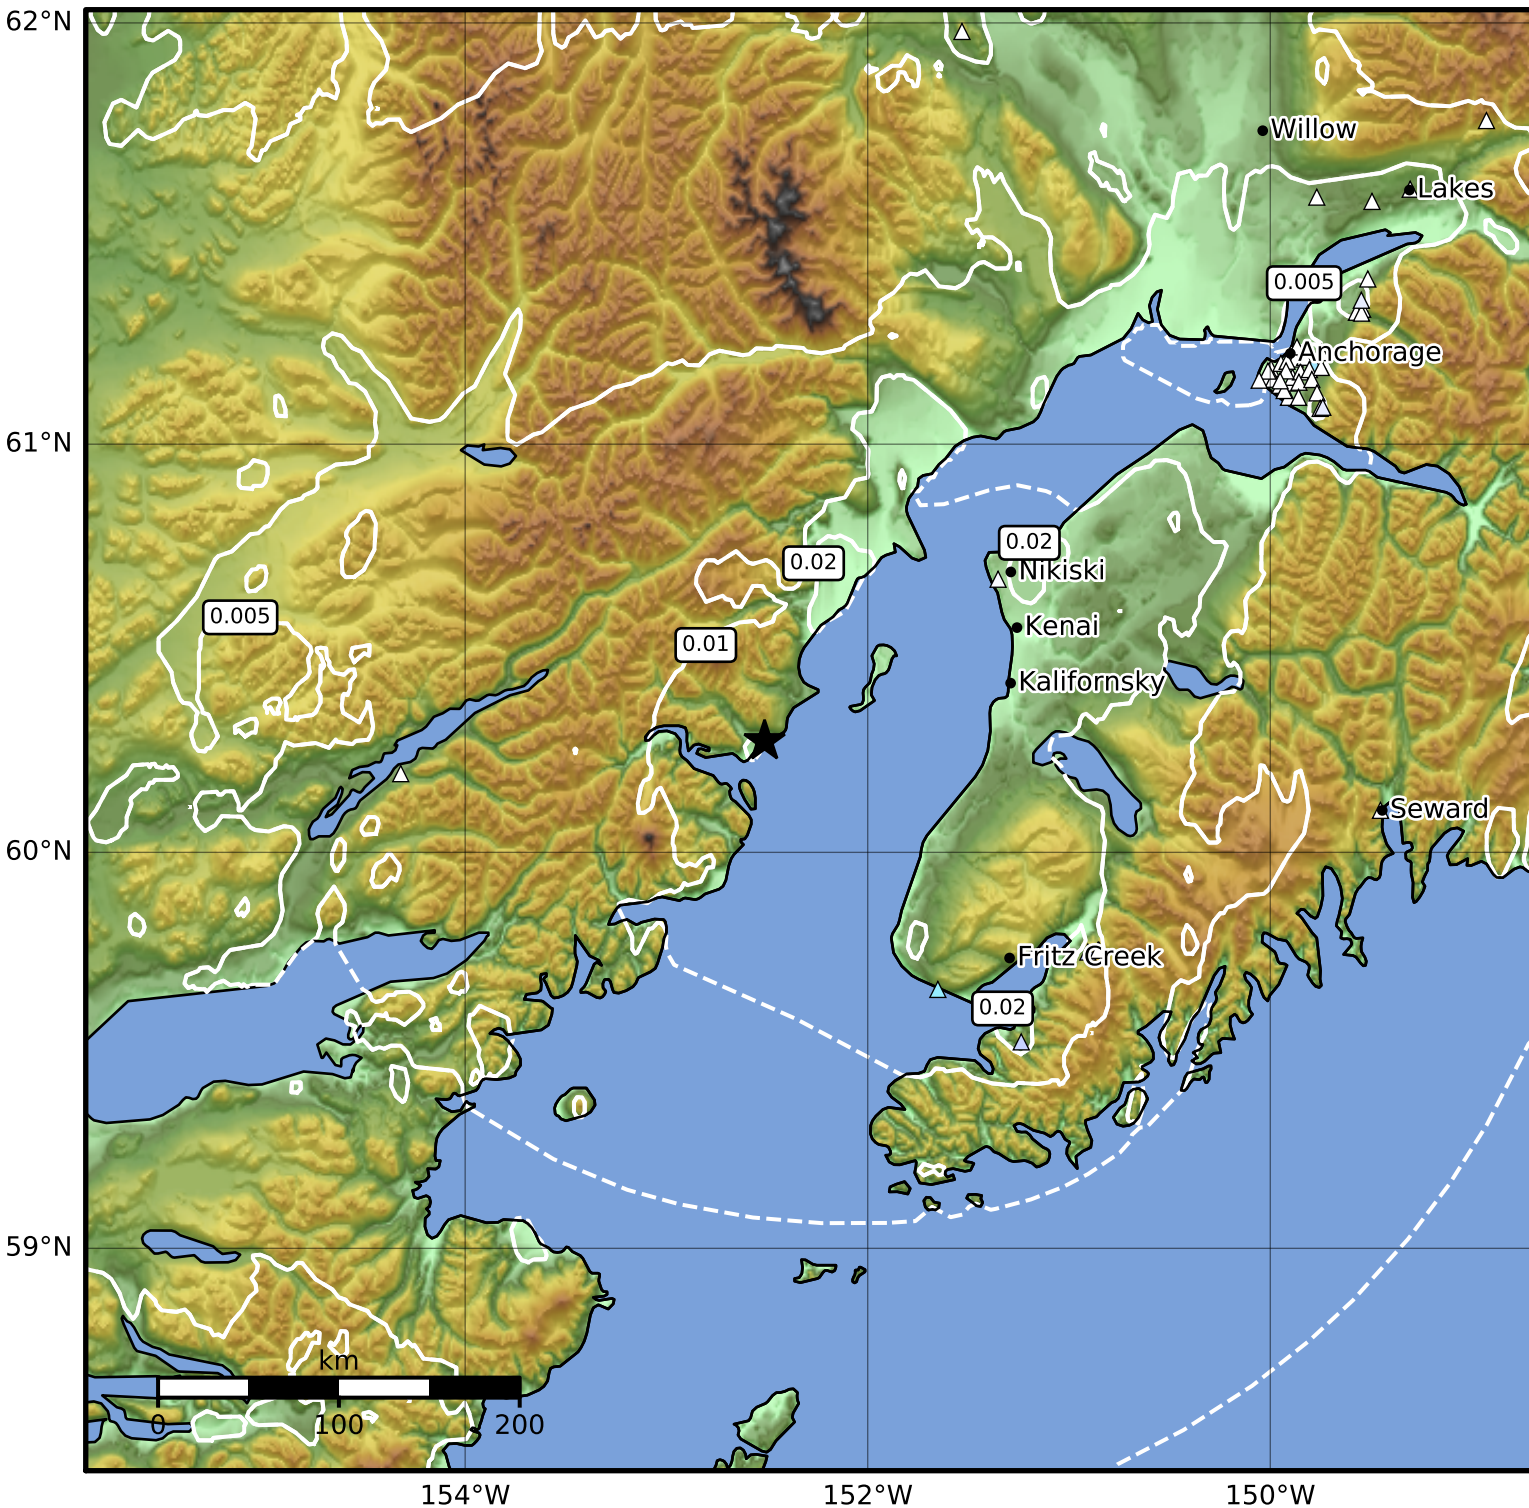

Peak Ground Velocity Map Alaska Earthquake Center  
 ShakeMap: 53 km (33 miles) WNW of Ninilchik  
 Feb 18, 2023 00:46:48 UTC M3.7 N60.28 W152.51 Depth: 97.1km ID:ak023291lyrn

PGV (cm/s)	0.1	0.2	0.5	1	2	5	10	20	50	100	200
------------	-----	-----	-----	---	---	---	----	----	----	-----	-----

Scale based on Worden et al. (2012)

Version 1: Processed 2023-02-18T06:57:55Z

△ Seismic Instrument ○ Reported Intensity

★ Epicenter