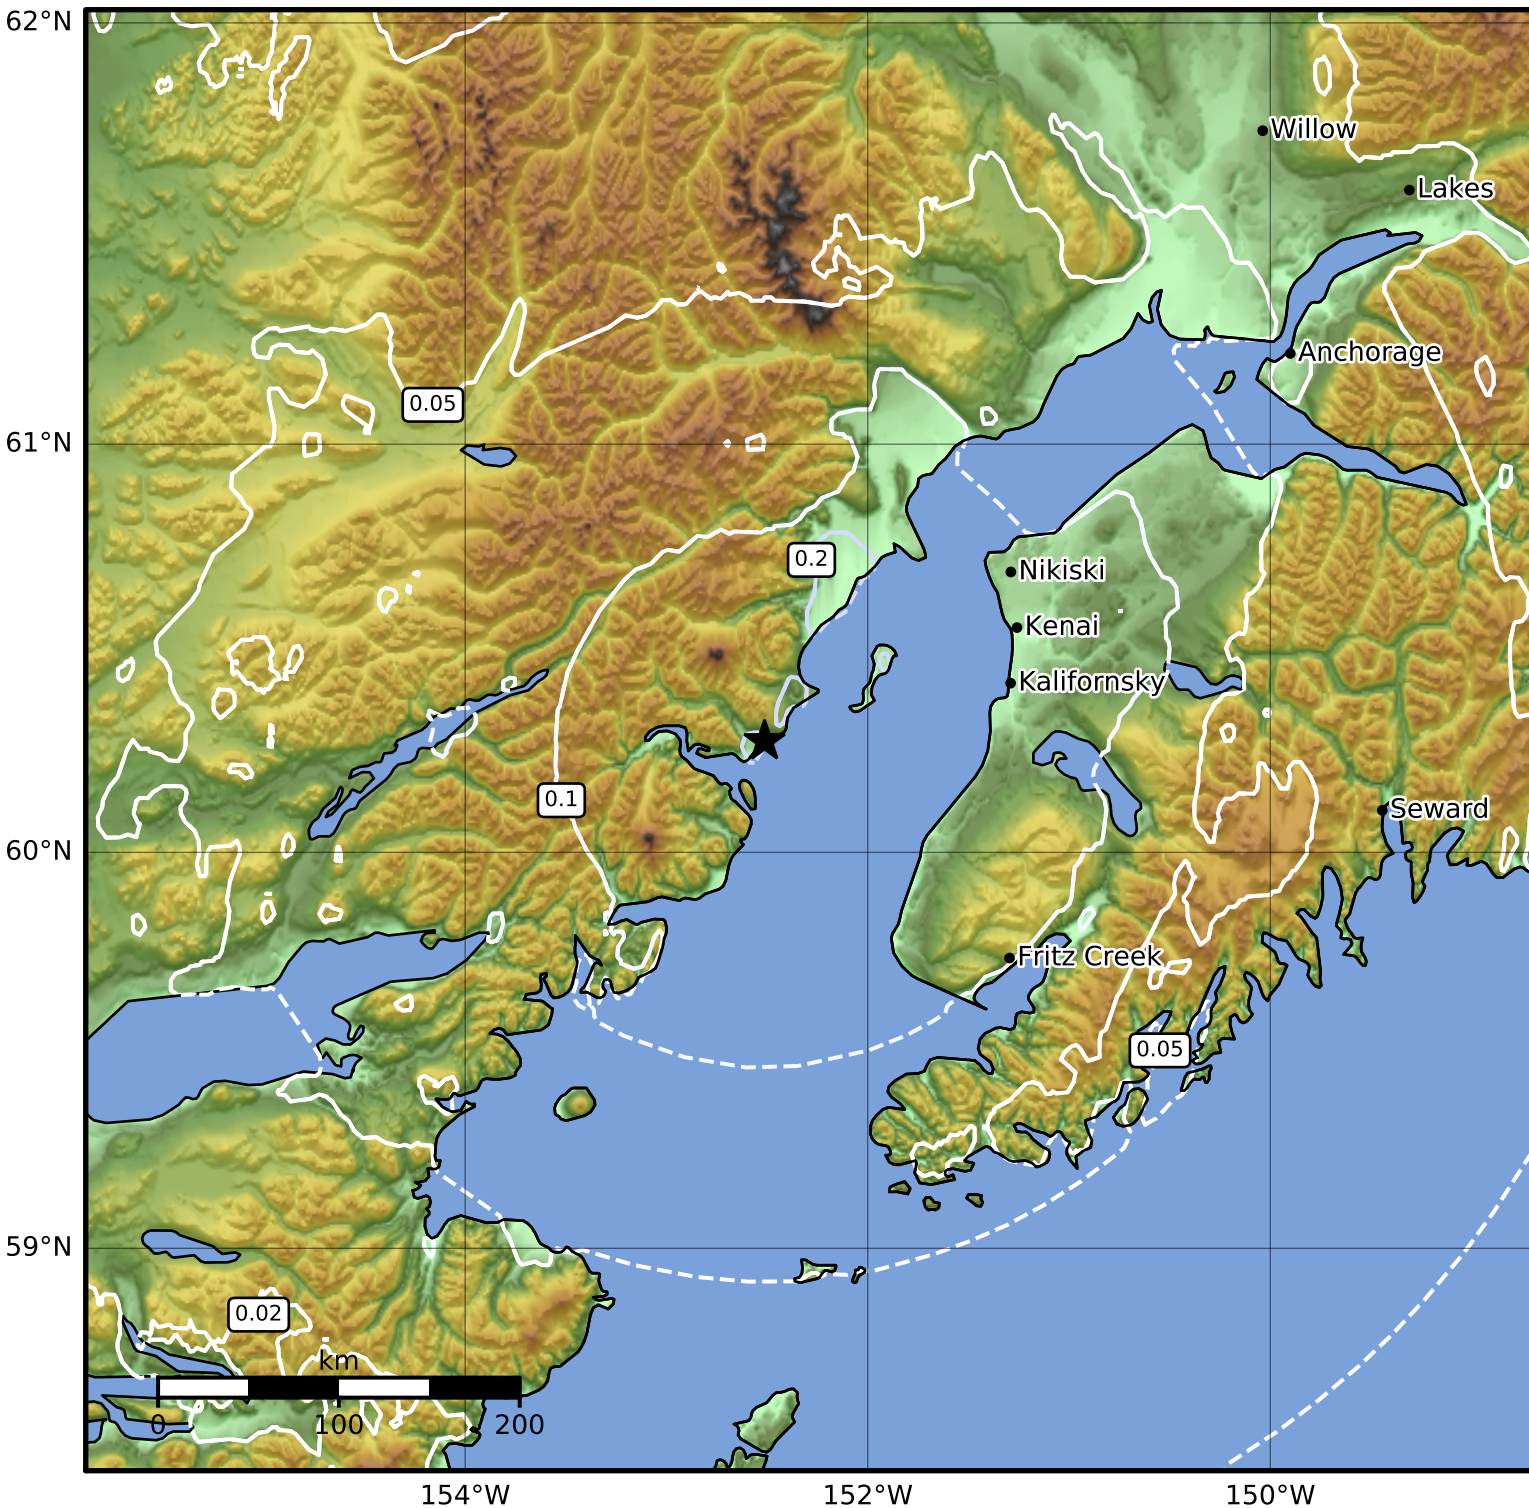

0.3 Second Peak Spectral Acceleration Map Alaska Earthquake Center
 ShakeMap: 53 km (33 miles) WNW of Ninilchik
 Feb 18, 2023 00:46:48 UTC M3.7 N60.28 W152.51 Depth: 97.1km ID:ak023291lyrn

SA(0.3) (%g)	0.1	0.2	0.5	1	2	5	10	20	50	100	200
--------------	-----	-----	-----	---	---	---	----	----	----	-----	-----

Scale based on Worden et al. (2012)

△ Seismic Instrument ○ Reported Intensity

★ Epicenter

Version 1: Processed 2023-02-18T06:57:55Z