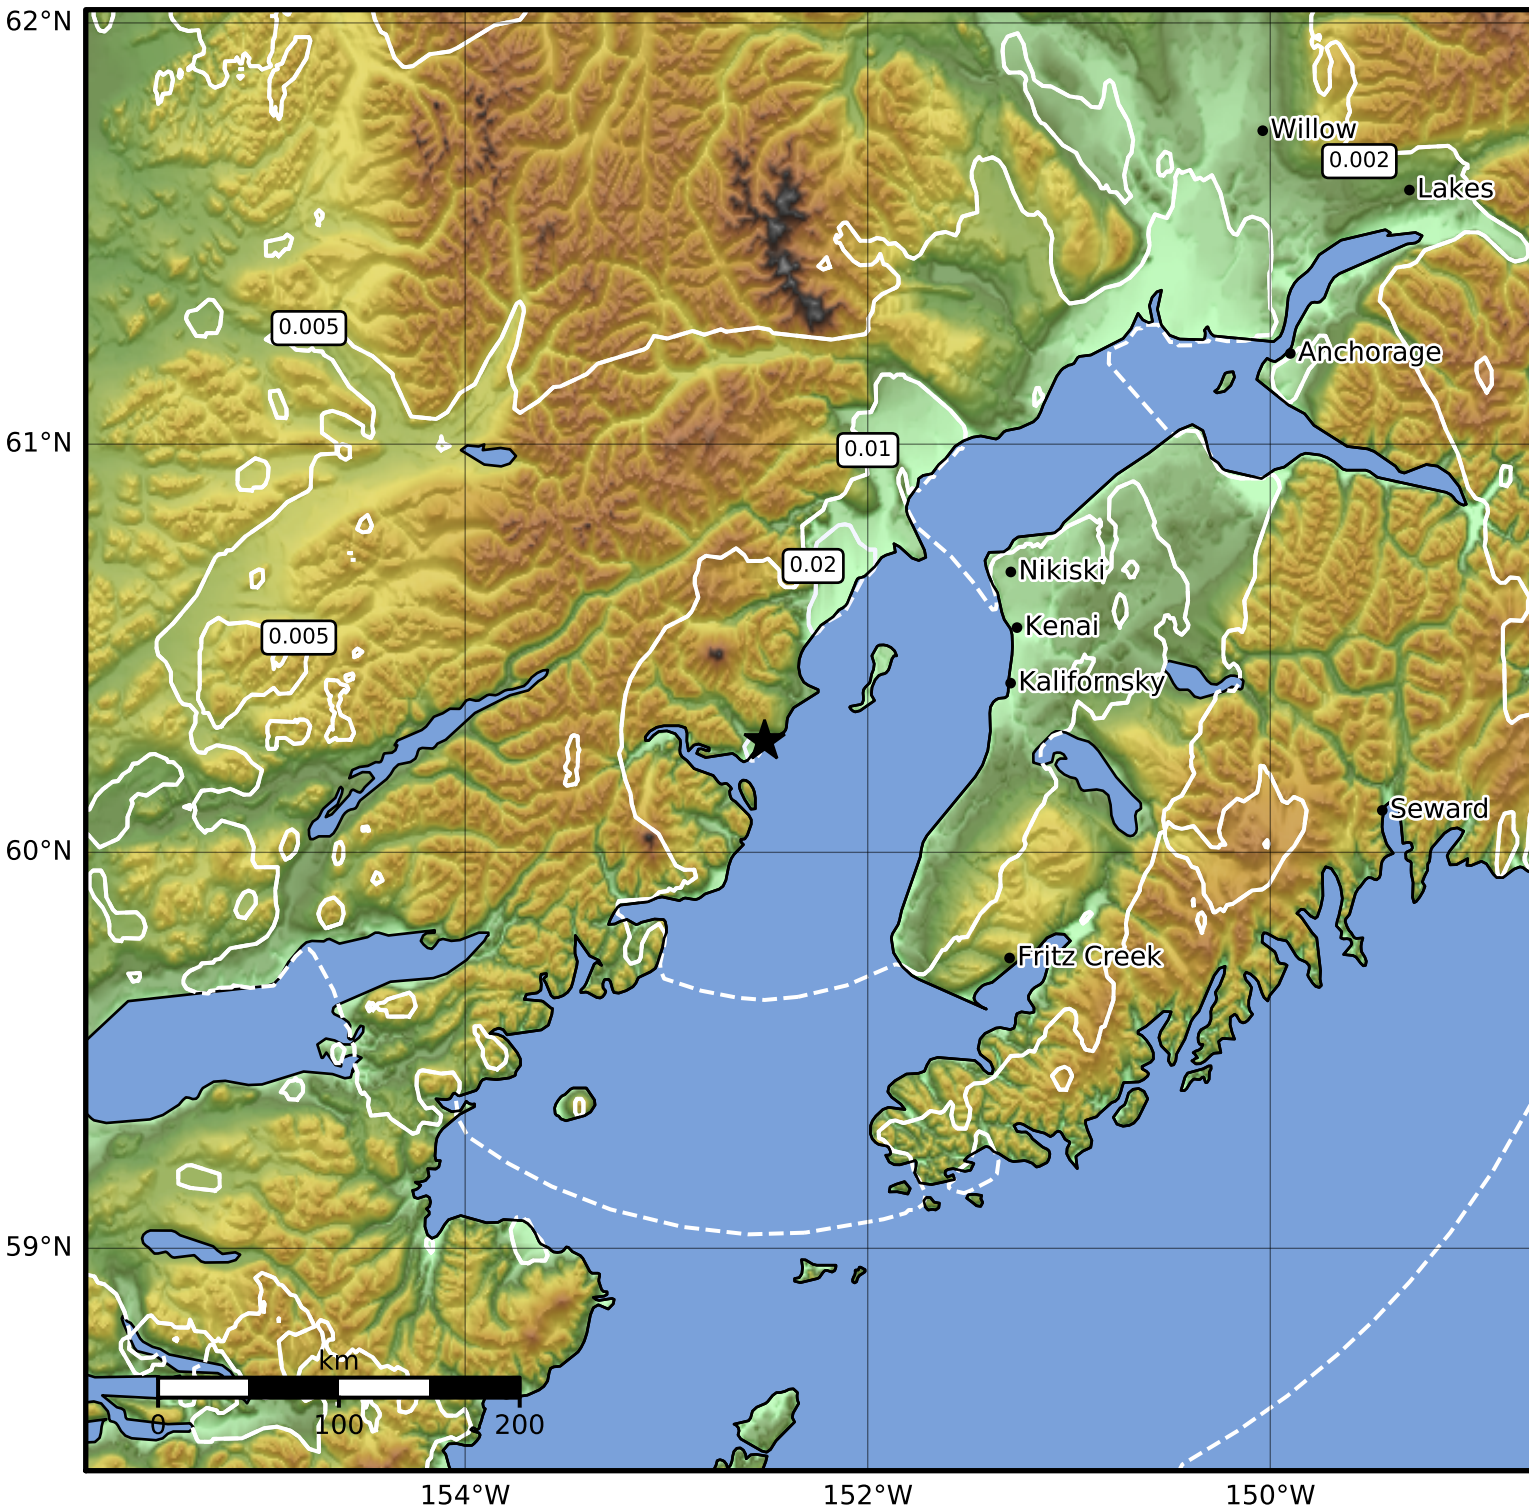

1.0 Second Peak Spectral Acceleration Map Alaska Earthquake Center
 ShakeMap: 53 km (33 miles) WNW of Ninilchik
 Feb 18, 2023 00:46:48 UTC M3.7 N60.28 W152.51 Depth: 97.1km ID:ak023291lyrn

SA(1.0) (%g)	0.1	0.2	0.5	1	2	5	10	20	50	100	200
--------------	-----	-----	-----	---	---	---	----	----	----	-----	-----

Scale based on Worden et al. (2012)

△ Seismic Instrument ○ Reported Intensity

★ Epicenter

Version 1: Processed 2023-02-18T06:57:55Z