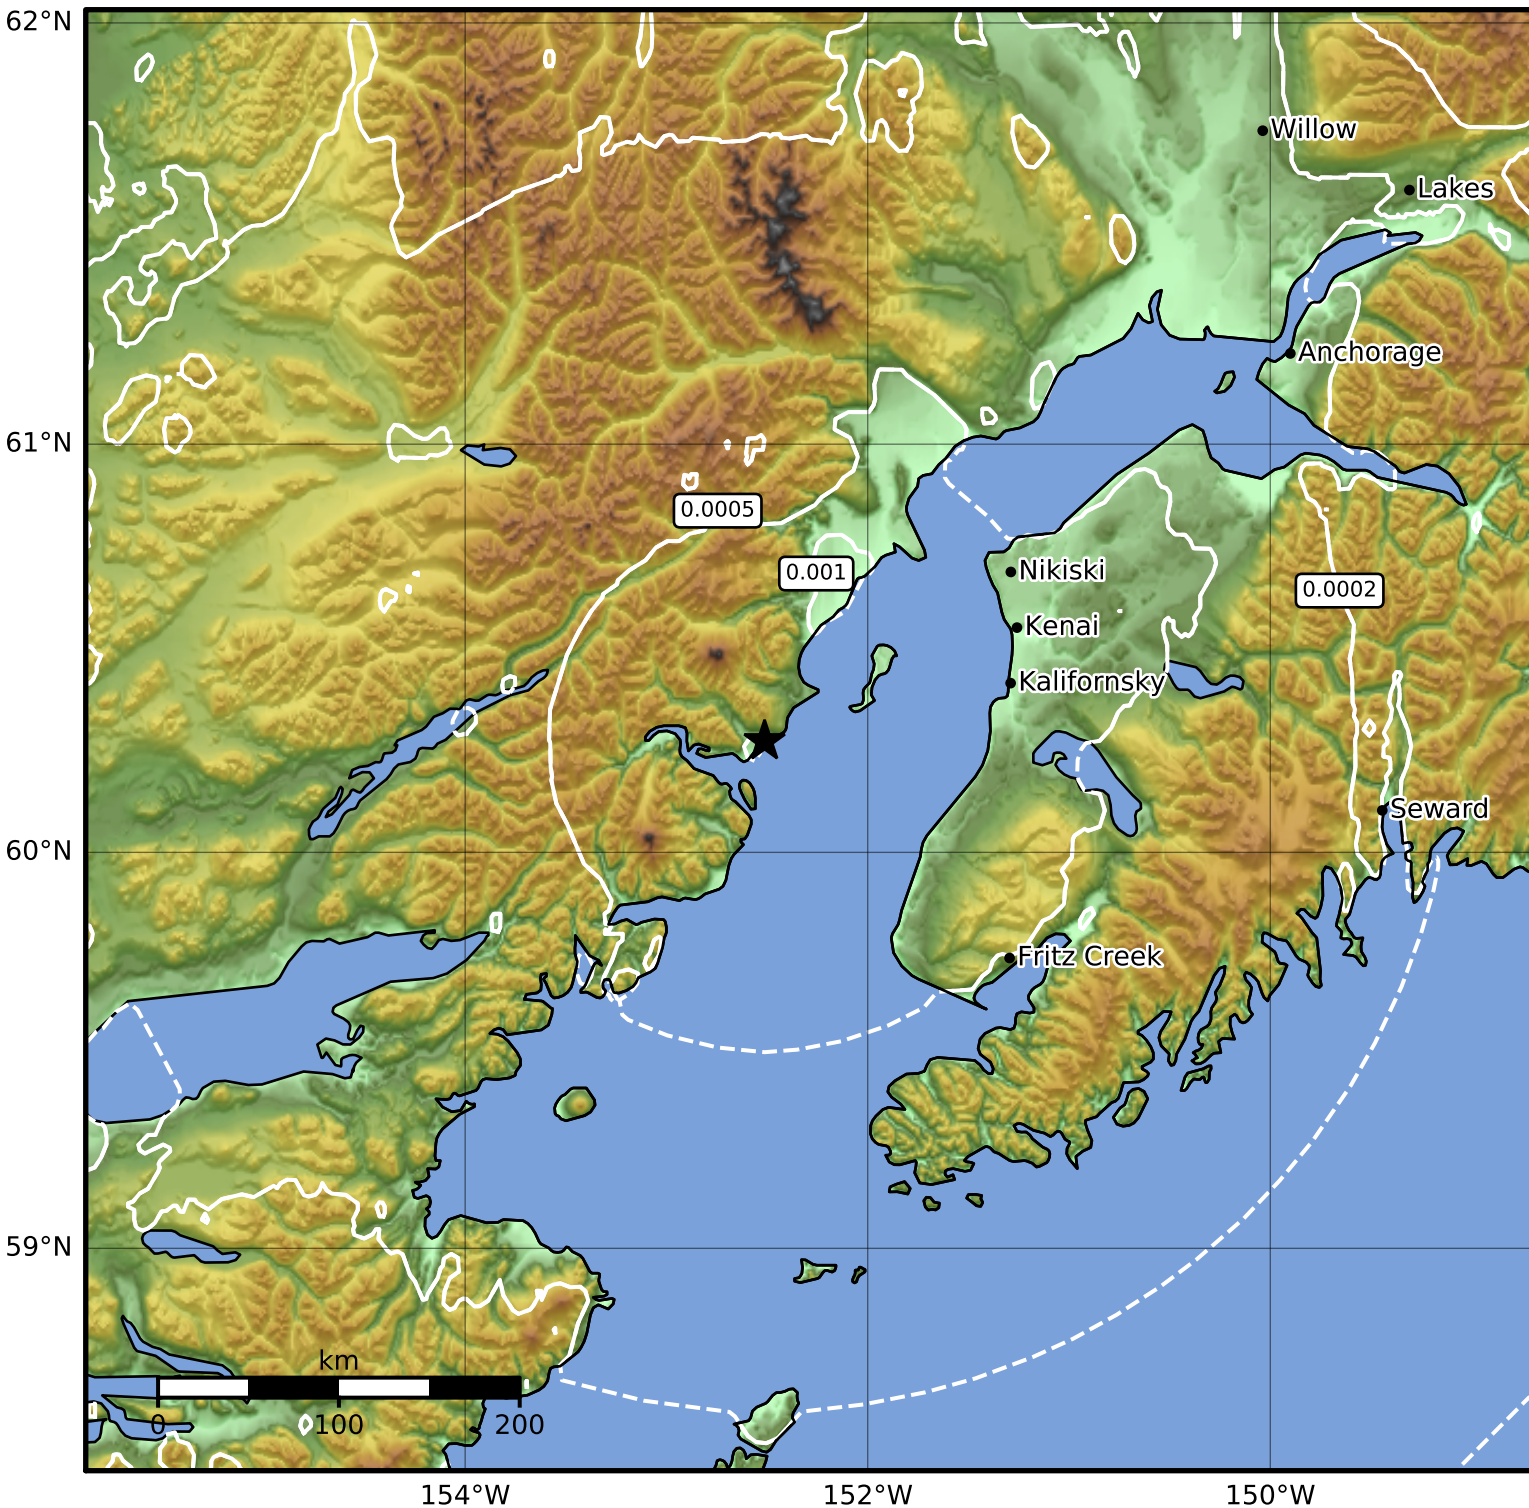

3.0 Second Peak Spectral Acceleration Map Alaska Earthquake Center
 ShakeMap: 53 km (33 miles) WNW of Ninilchik
 Feb 18, 2023 00:46:48 UTC M3.7 N60.28 W152.51 Depth: 97.1km ID:ak023291lyrn

SA(3.0) (%g)	0.1	0.2	0.5	1	2	5	10	20	50
--------------	-----	-----	-----	---	---	---	----	----	----

Scale based on Worden et al. (2012)

△ Seismic Instrument ○ Reported Intensity

★ Epicenter

Version 1: Processed 2023-02-18T06:57:55Z