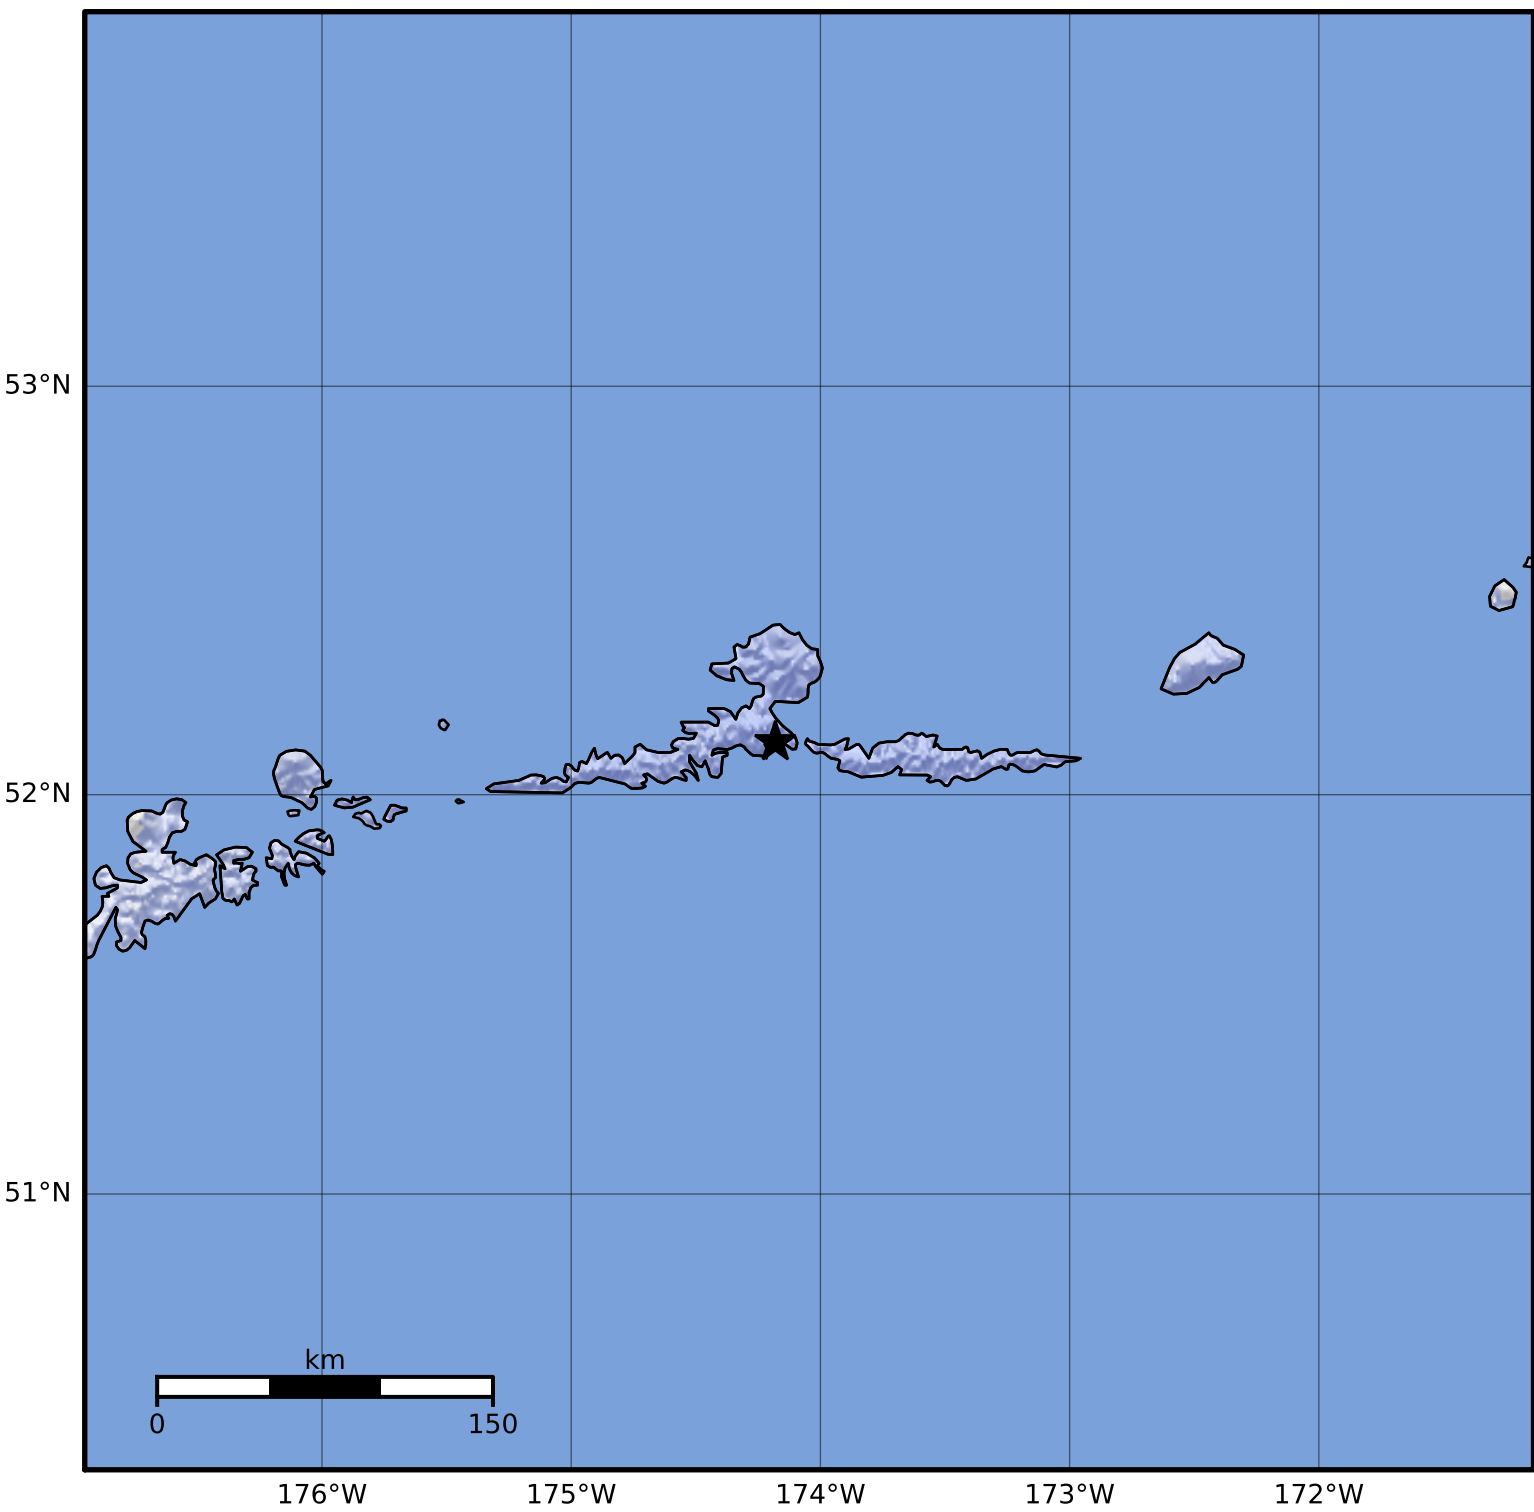

Macroseismic Intensity Map Alaska Earthquake Center
 ShakeMap: 7 km (4 miles) S of Atka
 Feb 18, 2023 04:30:05 UTC M3.6 N52.13 W174.18 Depth: 217.1km ID:ak023293w6j8

SHAKING	Not felt	Weak	Light	Moderate	Strong	Very strong	Severe	Violent	Extreme
DAMAGE	None	None	None	Very light	Light	Moderate	Moderate/heavy	Heavy	Very heavy
PGA(%g)	<0.0464	0.297	2.76	6.2	11.5	21.5	40.1	74.7	>139
PGV(cm/s)	<0.0215	0.135	1.41	4.65	9.64	20	41.4	85.8	>178
INTENSITY	I	II-III	IV	V	VI	VII	VIII	IX	X+

Scale based on Worden et al. (2012) Version 1: Processed 2023-02-18T04:33:40Z
 Δ Seismic Instrument ○ Reported Intensity ★ Epicenter