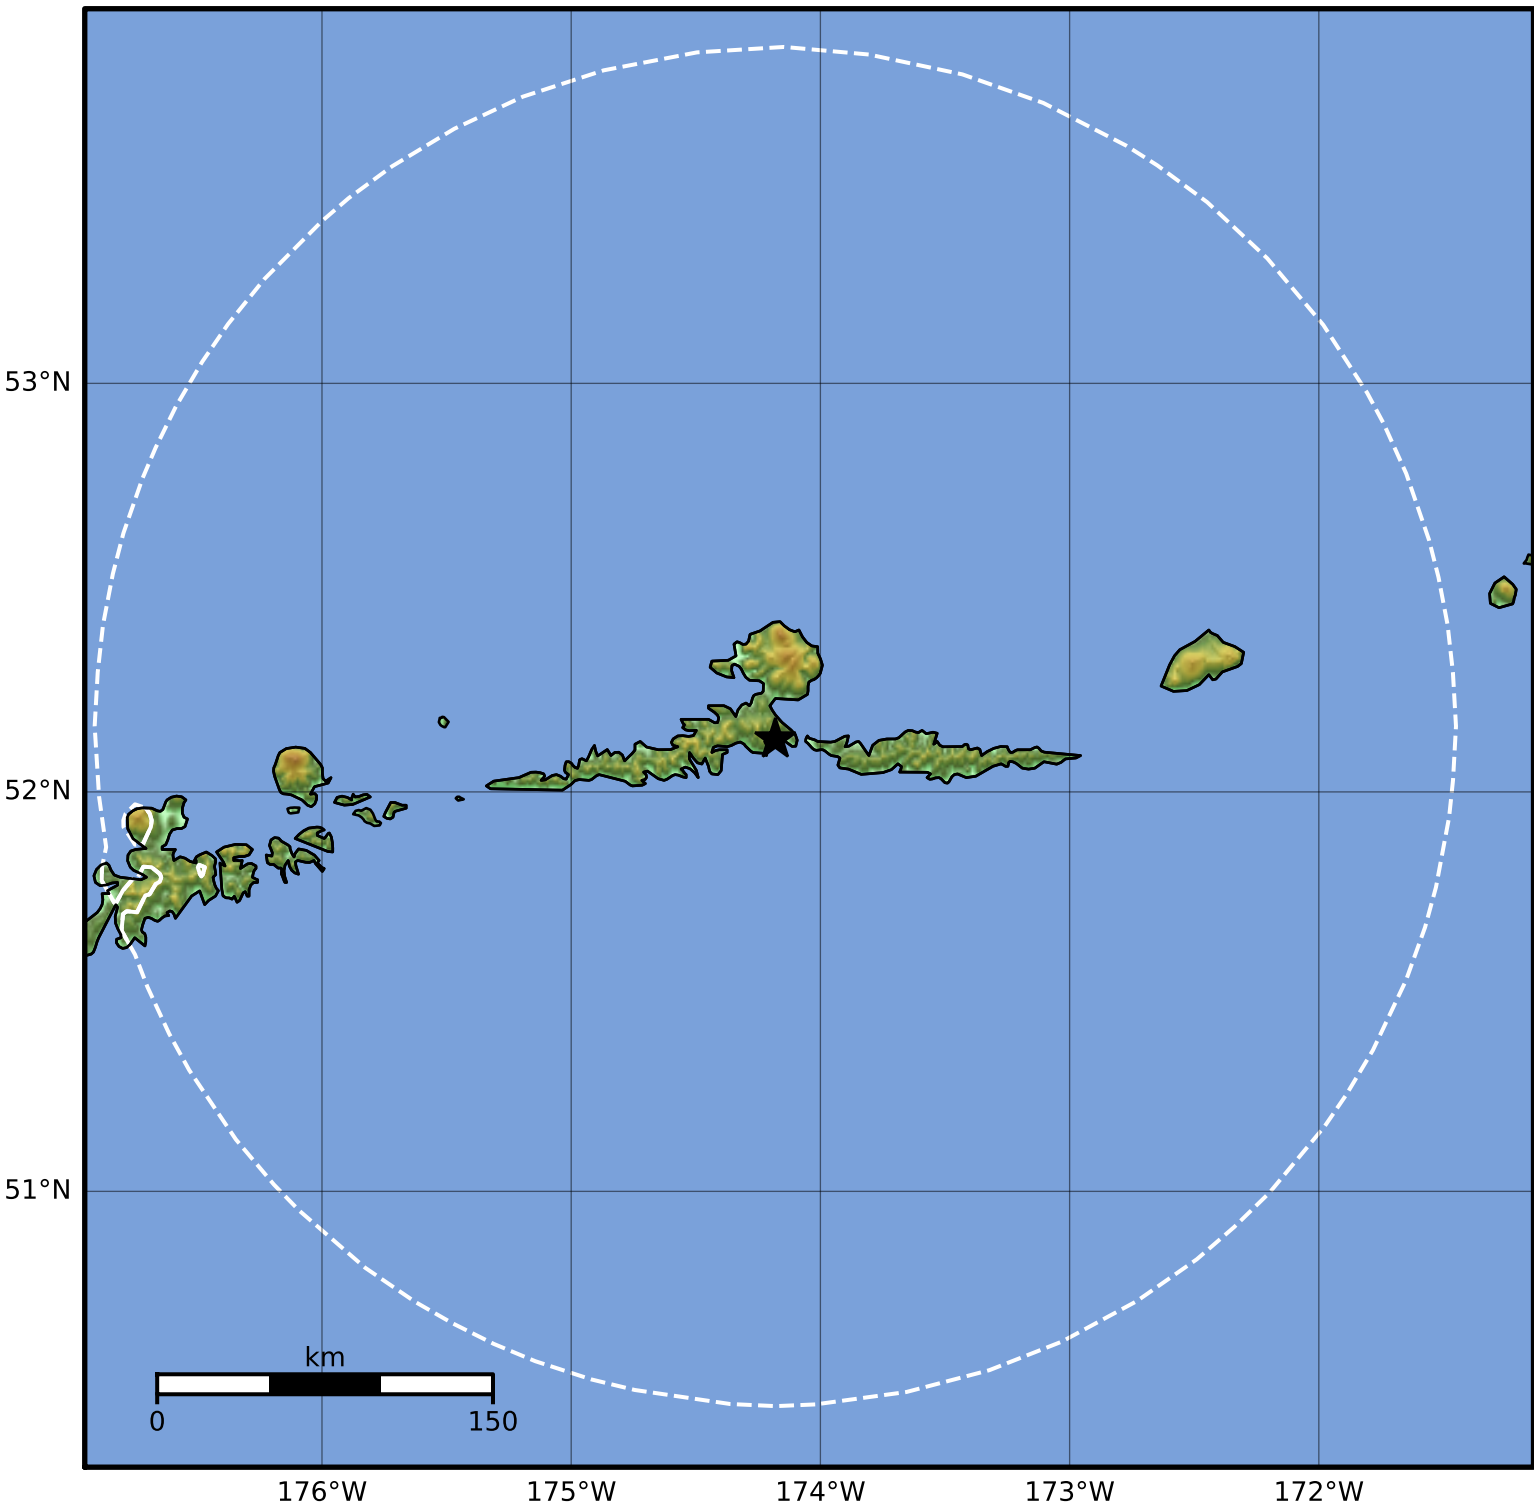

Peak Ground Acceleration Map Alaska Earthquake Center  
ShakeMap: 7 km (4 miles) S of Atka  
Feb 18, 2023 04:30:05 UTC M3.6 N52.13 W174.18 Depth: 217.1km ID:ak023293w6j8

PGA (%g)	0.1	0.2	0.5	1	2	5	10	20	50	100	200
----------	-----	-----	-----	---	---	---	----	----	----	-----	-----

Scale based on Worden et al. (2012)

Version 1: Processed 2023-02-18T04:33:40Z

△ Seismic Instrument ○ Reported Intensity

★ Epicenter