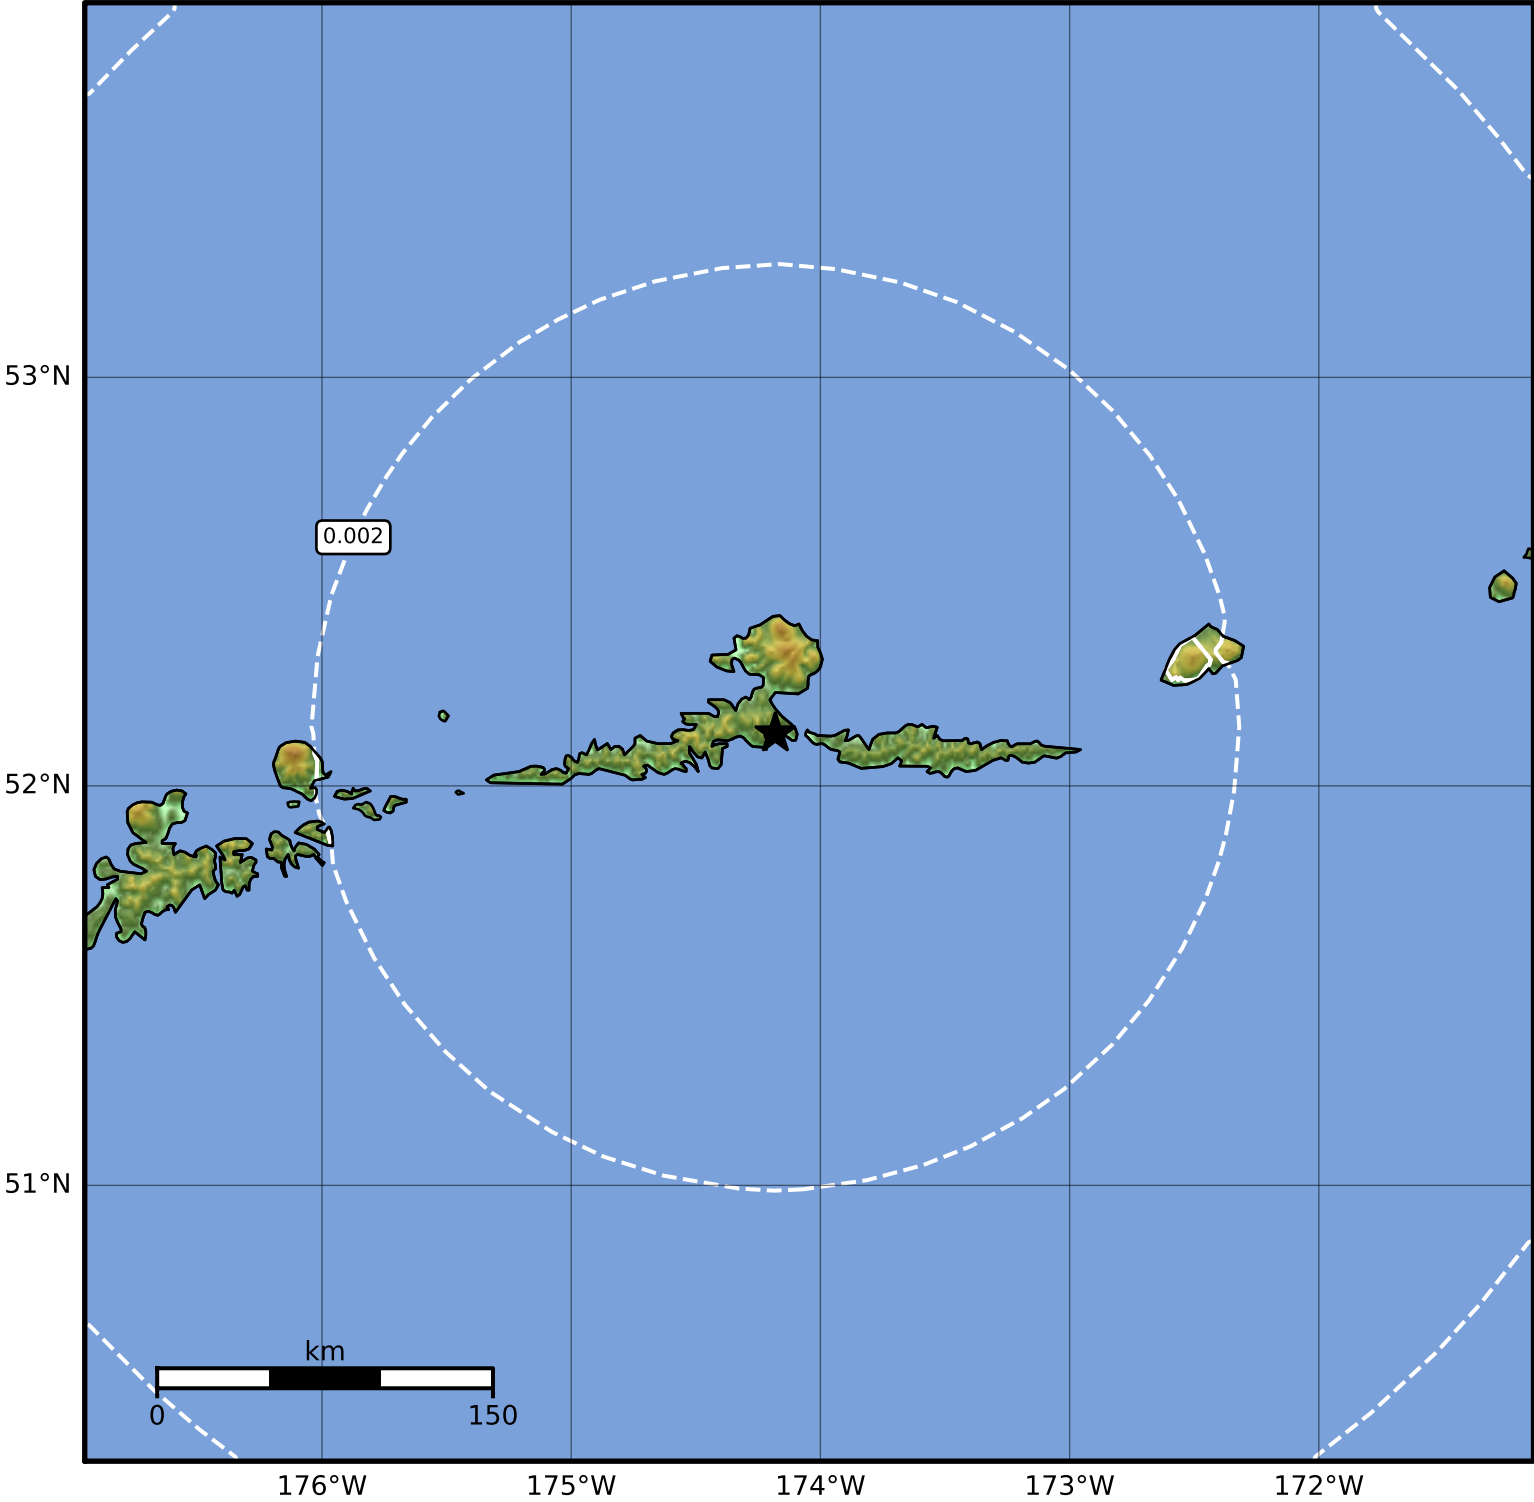

Peak Ground Velocity Map Alaska Earthquake Center
ShakeMap: 7 km (4 miles) S of Atka
Feb 18, 2023 04:30:05 UTC M3.6 N52.13 W174.18 Depth: 217.1km ID:ak023293w6j8

PGV (cm/s)	0.1	0.2	0.5	1	2	5	10	20	50	100	200
------------	-----	-----	-----	---	---	---	----	----	----	-----	-----

Scale based on Worden et al. (2012) Version 1: Processed 2023-02-18T04:33:40Z
△ Seismic Instrument ○ Reported Intensity ★ Epicenter