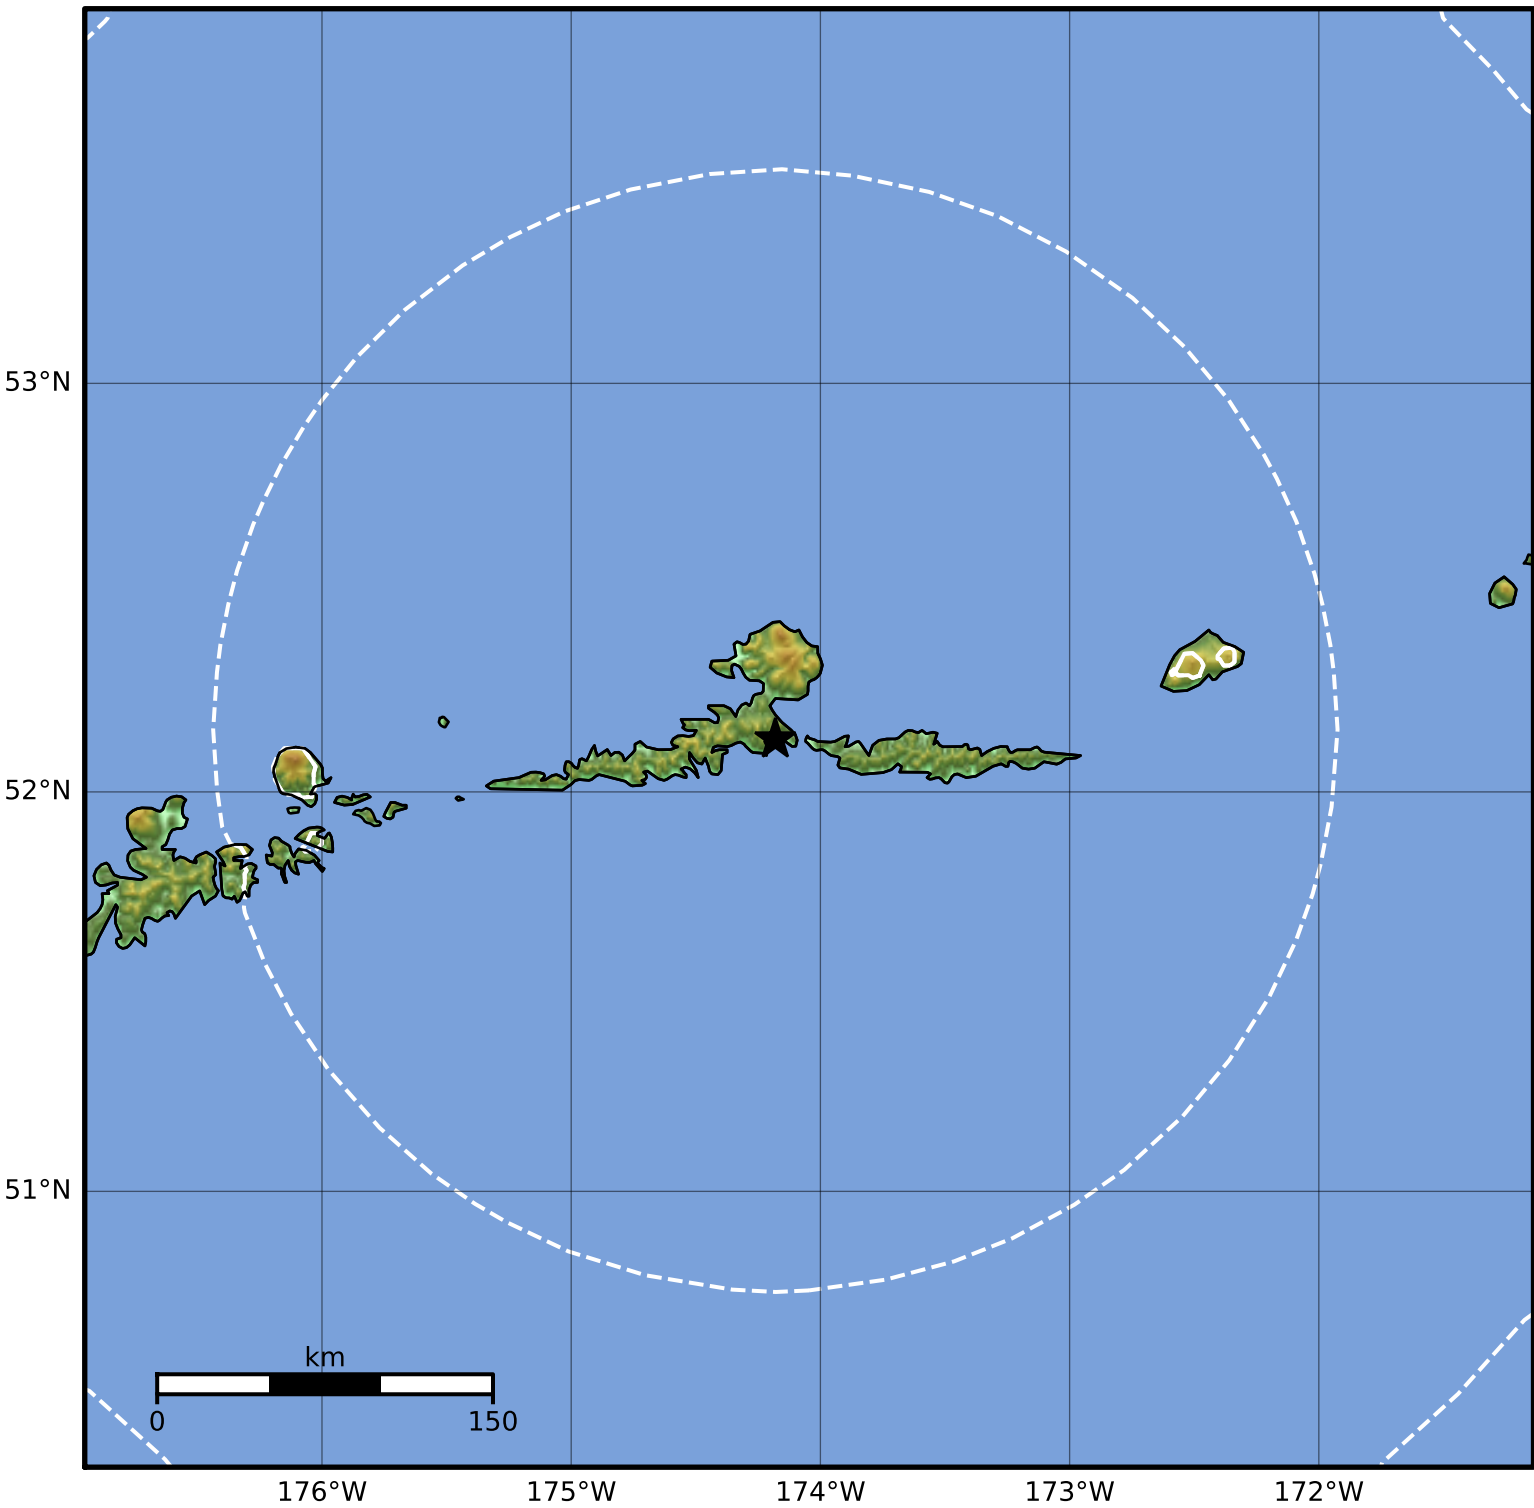

0.3 Second Peak Spectral Acceleration Map Alaska Earthquake Center
 ShakeMap: 7 km (4 miles) S of Atka
 Feb 18, 2023 04:30:05 UTC M3.6 N52.13 W174.18 Depth: 217.1km ID:ak023293w6j8

SA(0.3) (%g)	0.1	0.2	0.5	1	2	5	10	20	50	100	200
---------------------	------------	------------	------------	----------	----------	----------	-----------	-----------	-----------	------------	------------

Scale based on Worden et al. (2012)

Version 1: Processed 2023-02-18T04:33:40Z

△ Seismic Instrument ○ Reported Intensity

★ Epicenter