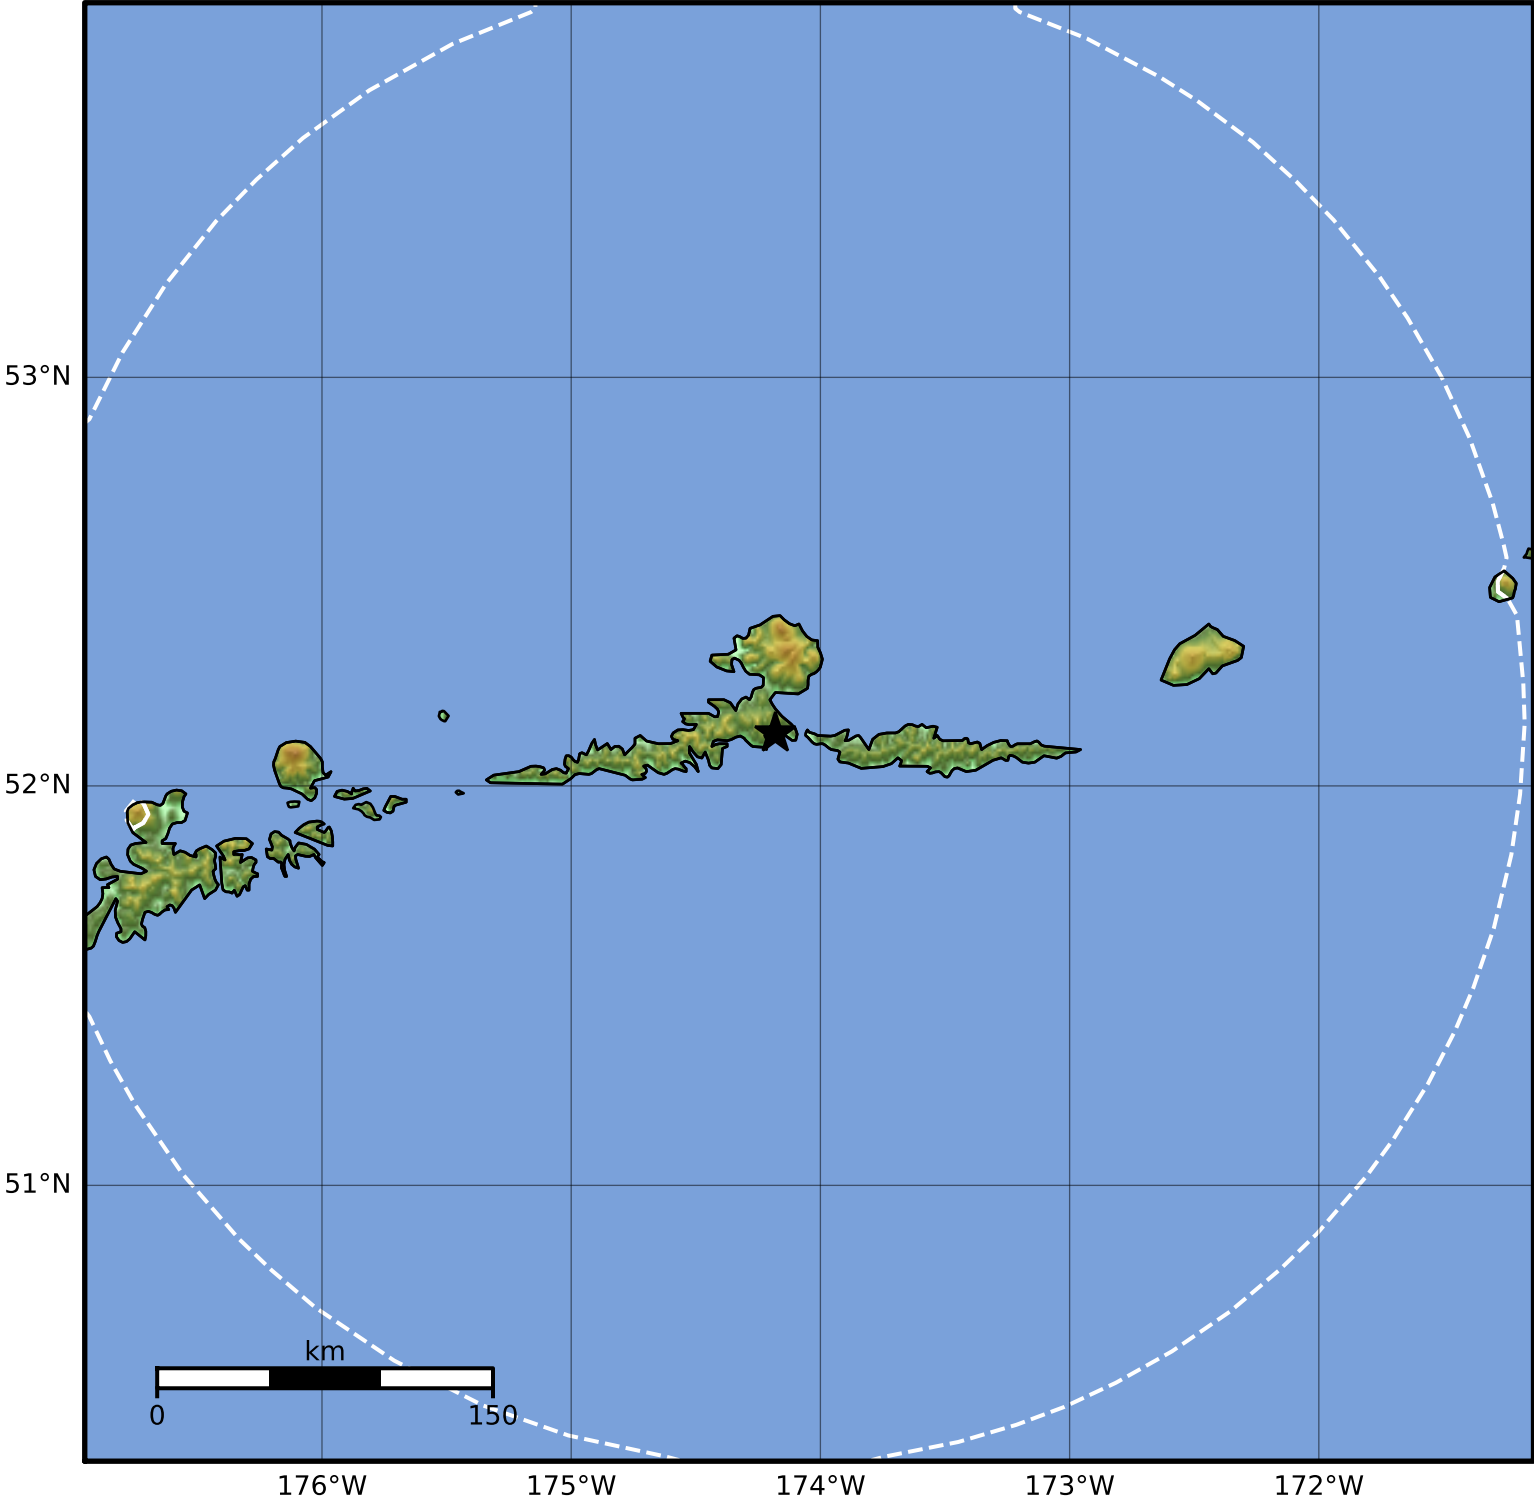

3.0 Second Peak Spectral Acceleration Map Alaska Earthquake Center
ShakeMap: 7 km (4 miles) S of Atka
Feb 18, 2023 04:30:05 UTC M3.6 N52.13 W174.18 Depth: 217.1km ID:ak023293w6j8

Scale based on Worden et al. (2012) Version 1: Processed 2023-02-18T04:33:40Z
△ Seismic Instrument ○ Reported Intensity ★ Epicenter