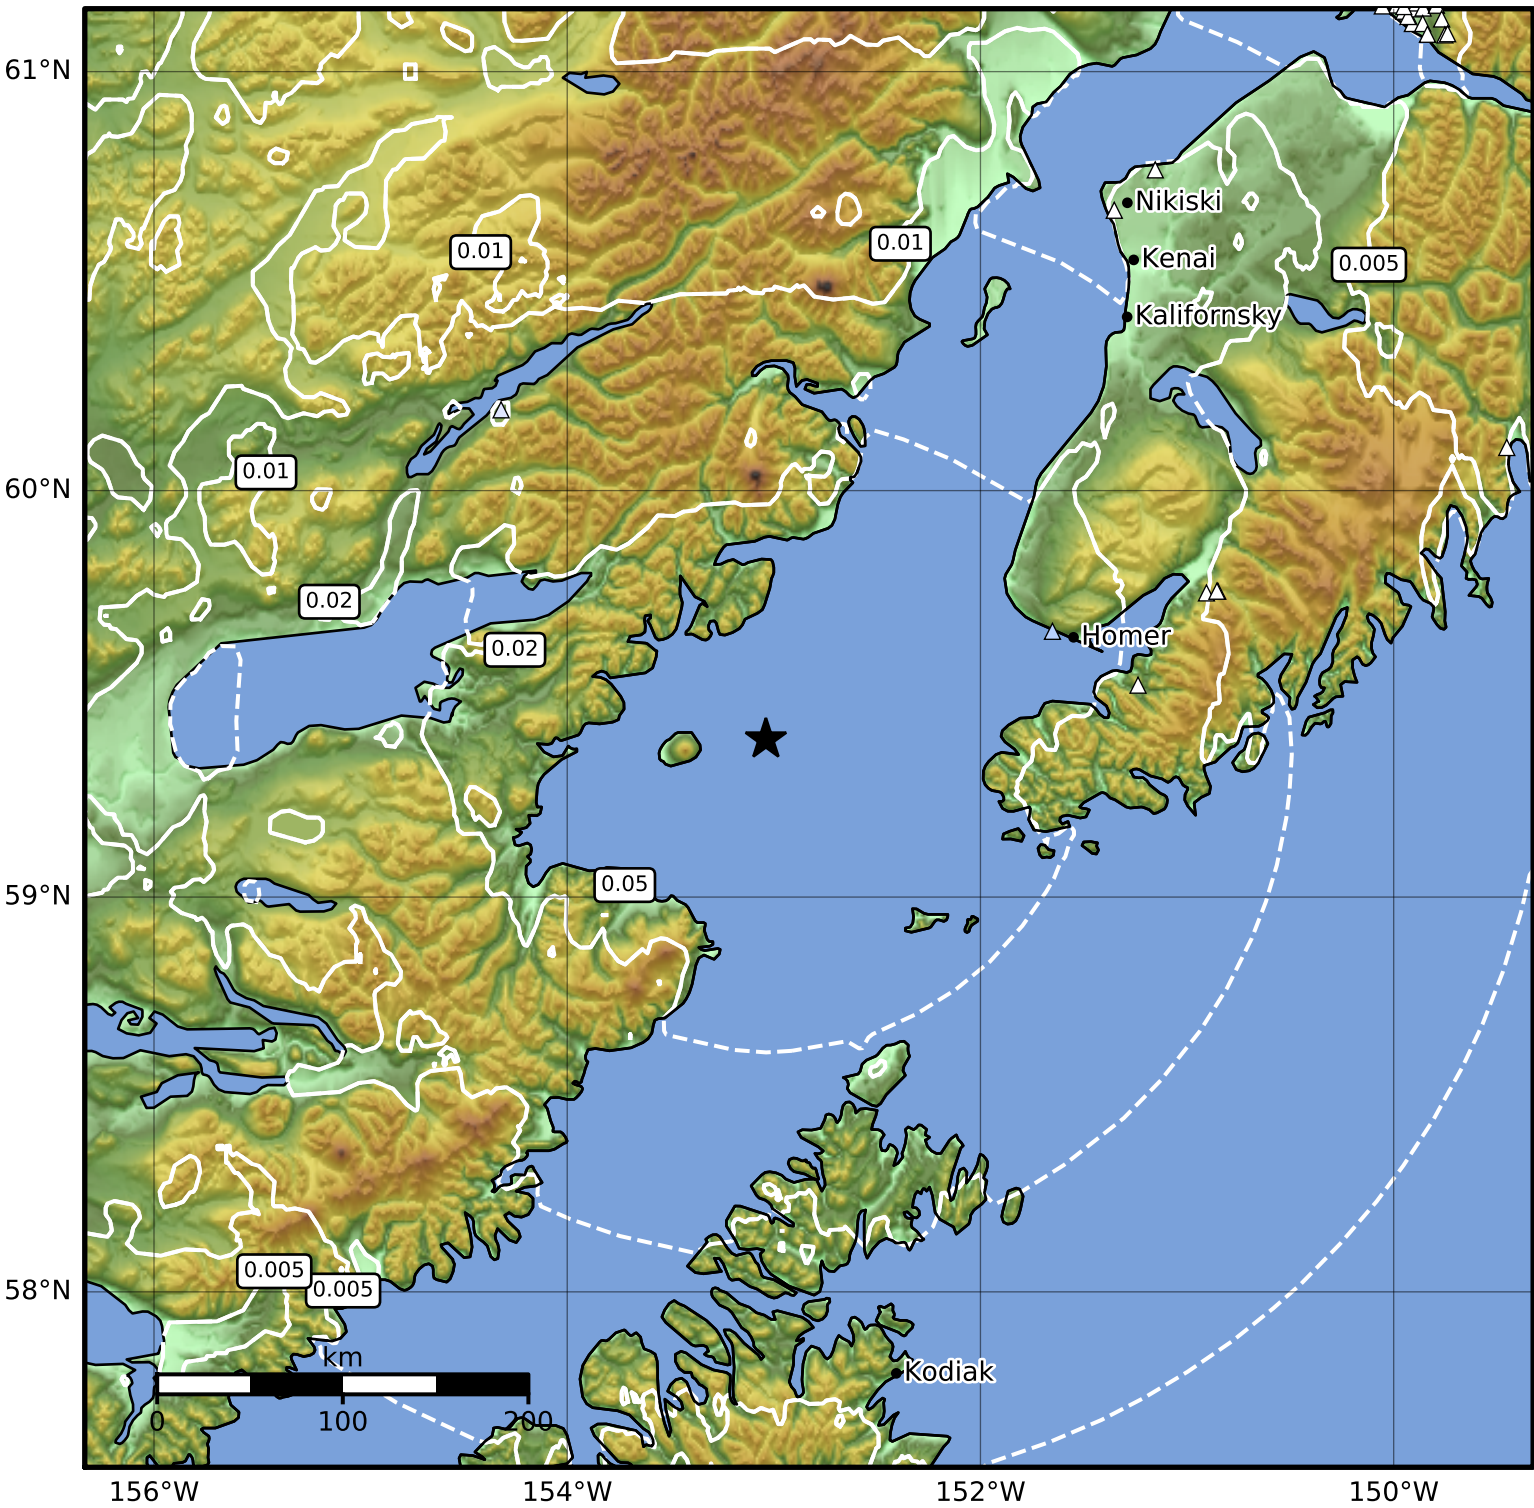

Peak Ground Velocity Map Alaska Earthquake Center
 ShakeMap: 63 km (39 miles) W of Nanwalek
 Feb 19, 2023 01:46:57 UTC M4.0 N59.39 W153.04 Depth: 81.9km ID:ak0232apqri0

PGV (cm/s)	0.1	0.2	0.5	1	2	5	10	20	50	100	200
------------	-----	-----	-----	---	---	---	----	----	----	-----	-----

Scale based on Worden et al. (2012)

Version 2: Processed 2023-02-19T02:24:54Z

△ Seismic Instrument ○ Reported Intensity

★ Epicenter