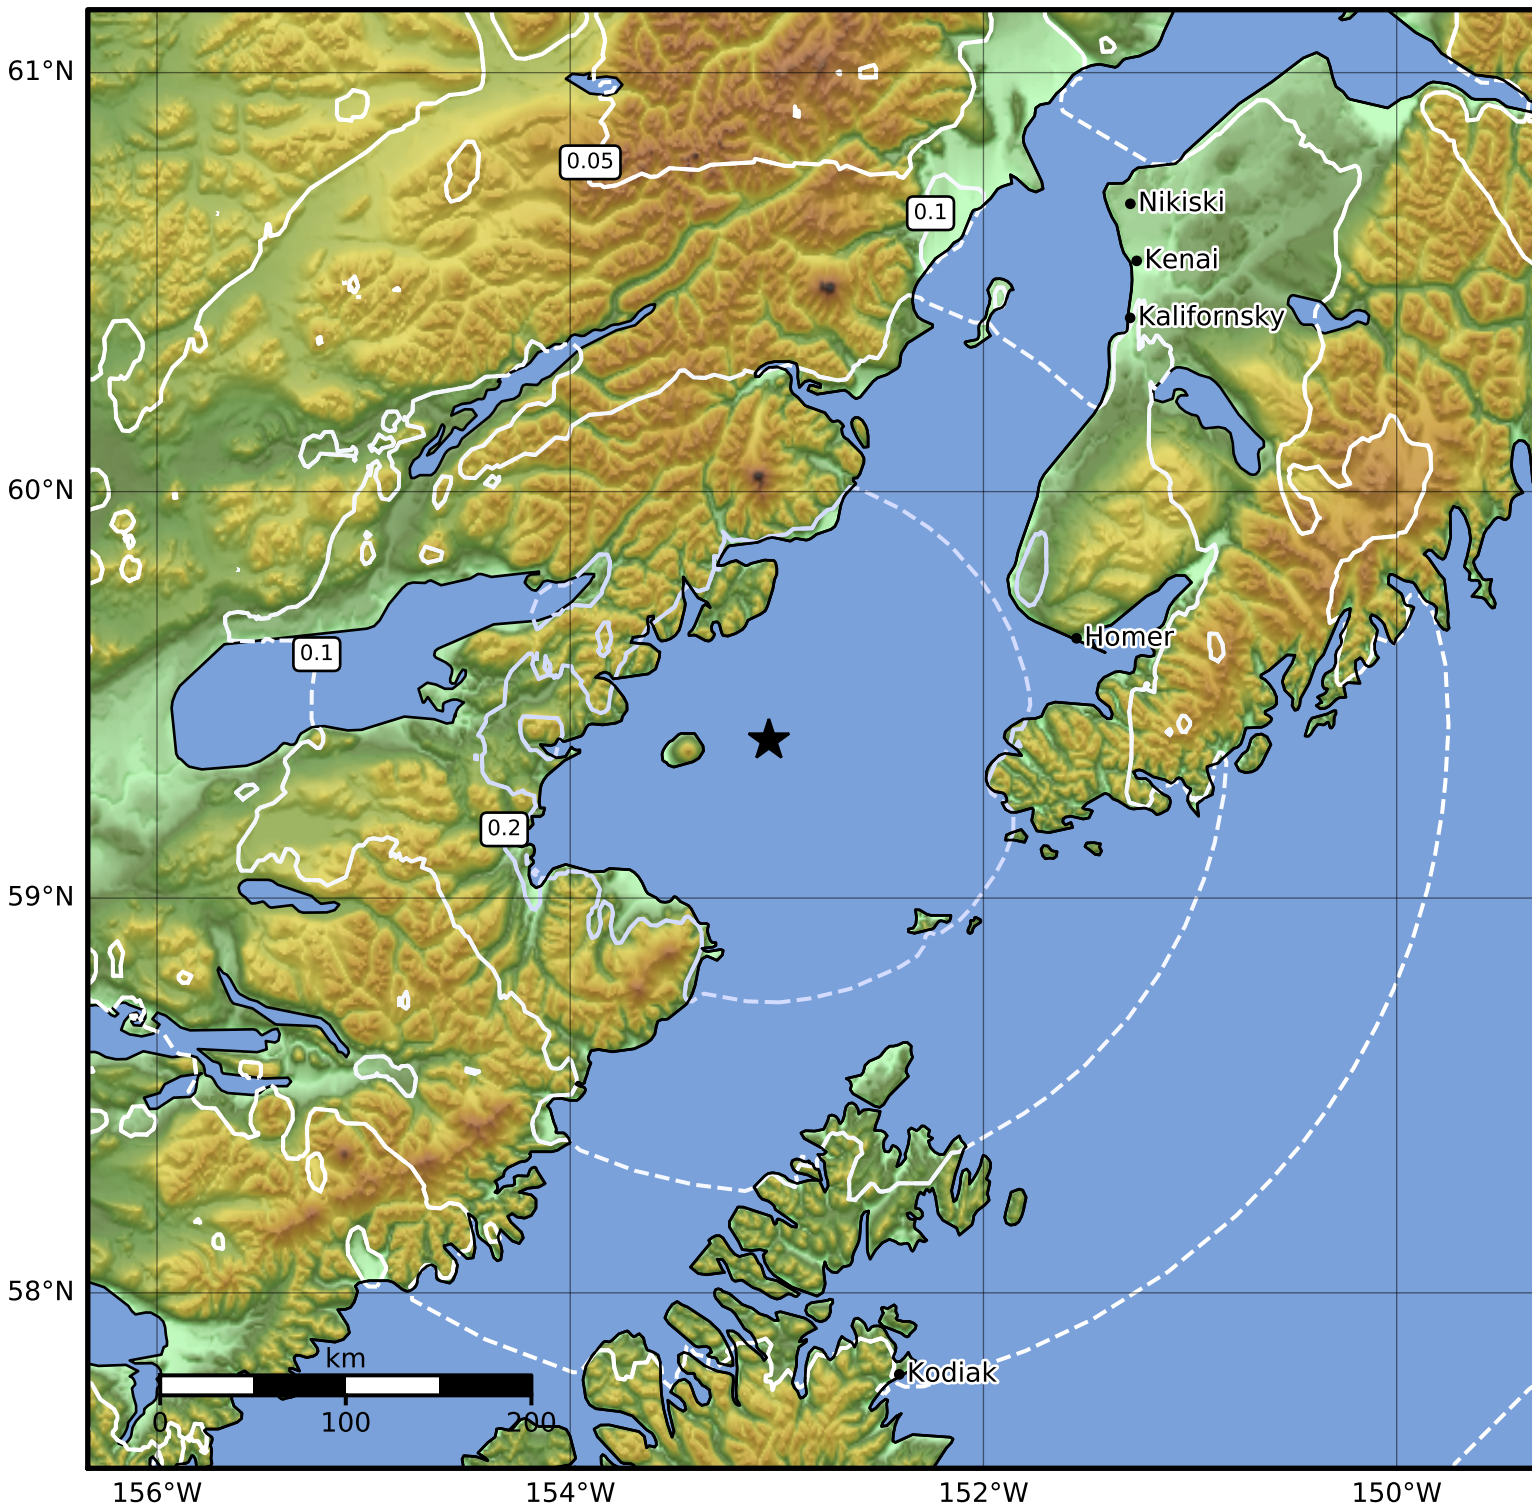

0.3 Second Peak Spectral Acceleration Map Alaska Earthquake Center  
 ShakeMap: 63 km (39 miles) W of Nanwalek  
 Feb 19, 2023 01:46:57 UTC M4.0 N59.39 W153.04 Depth: 81.9km ID:ak0232apqri0

<b>SA(0.3) (%g)</b>	<b>0.1</b>	<b>0.2</b>	<b>0.5</b>	<b>1</b>	<b>2</b>	<b>5</b>	<b>10</b>	<b>20</b>	<b>50</b>	<b>100</b>	<b>200</b>
---------------------	------------	------------	------------	----------	----------	----------	-----------	-----------	-----------	------------	------------

Scale based on Worden et al. (2012)

Version 2: Processed 2023-02-19T02:24:54Z

△ Seismic Instrument ○ Reported Intensity

★ Epicenter