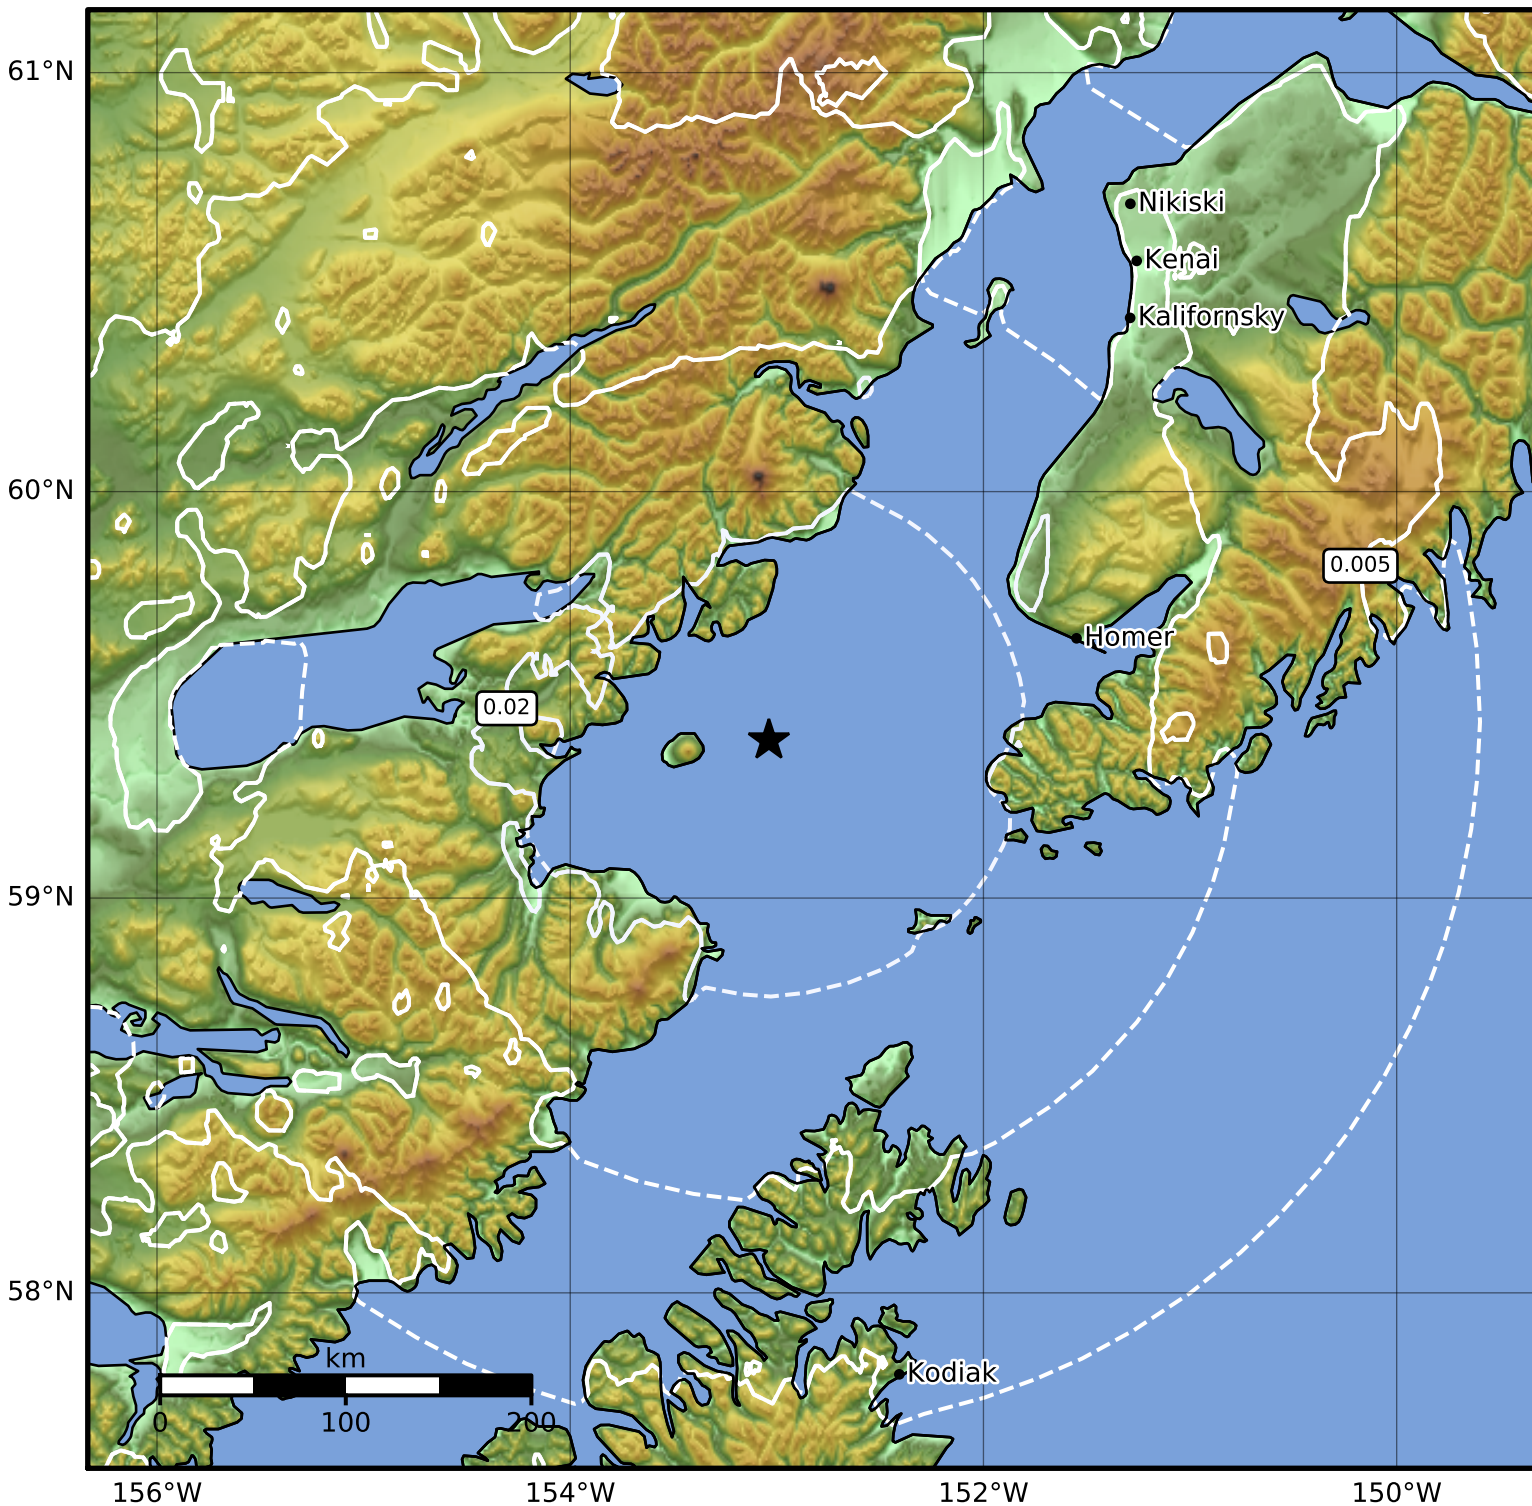

1.0 Second Peak Spectral Acceleration Map Alaska Earthquake Center  
 ShakeMap: 63 km (39 miles) W of Nanwalek  
 Feb 19, 2023 01:46:57 UTC M4.0 N59.39 W153.04 Depth: 81.9km ID:ak0232apqri0

SA(1.0) (%g)	0.1	0.2	0.5	1	2	5	10	20	50	100	200
--------------	-----	-----	-----	---	---	---	----	----	----	-----	-----

Scale based on Worden et al. (2012)

Version 2: Processed 2023-02-19T02:24:54Z

△ Seismic Instrument ○ Reported Intensity

★ Epicenter