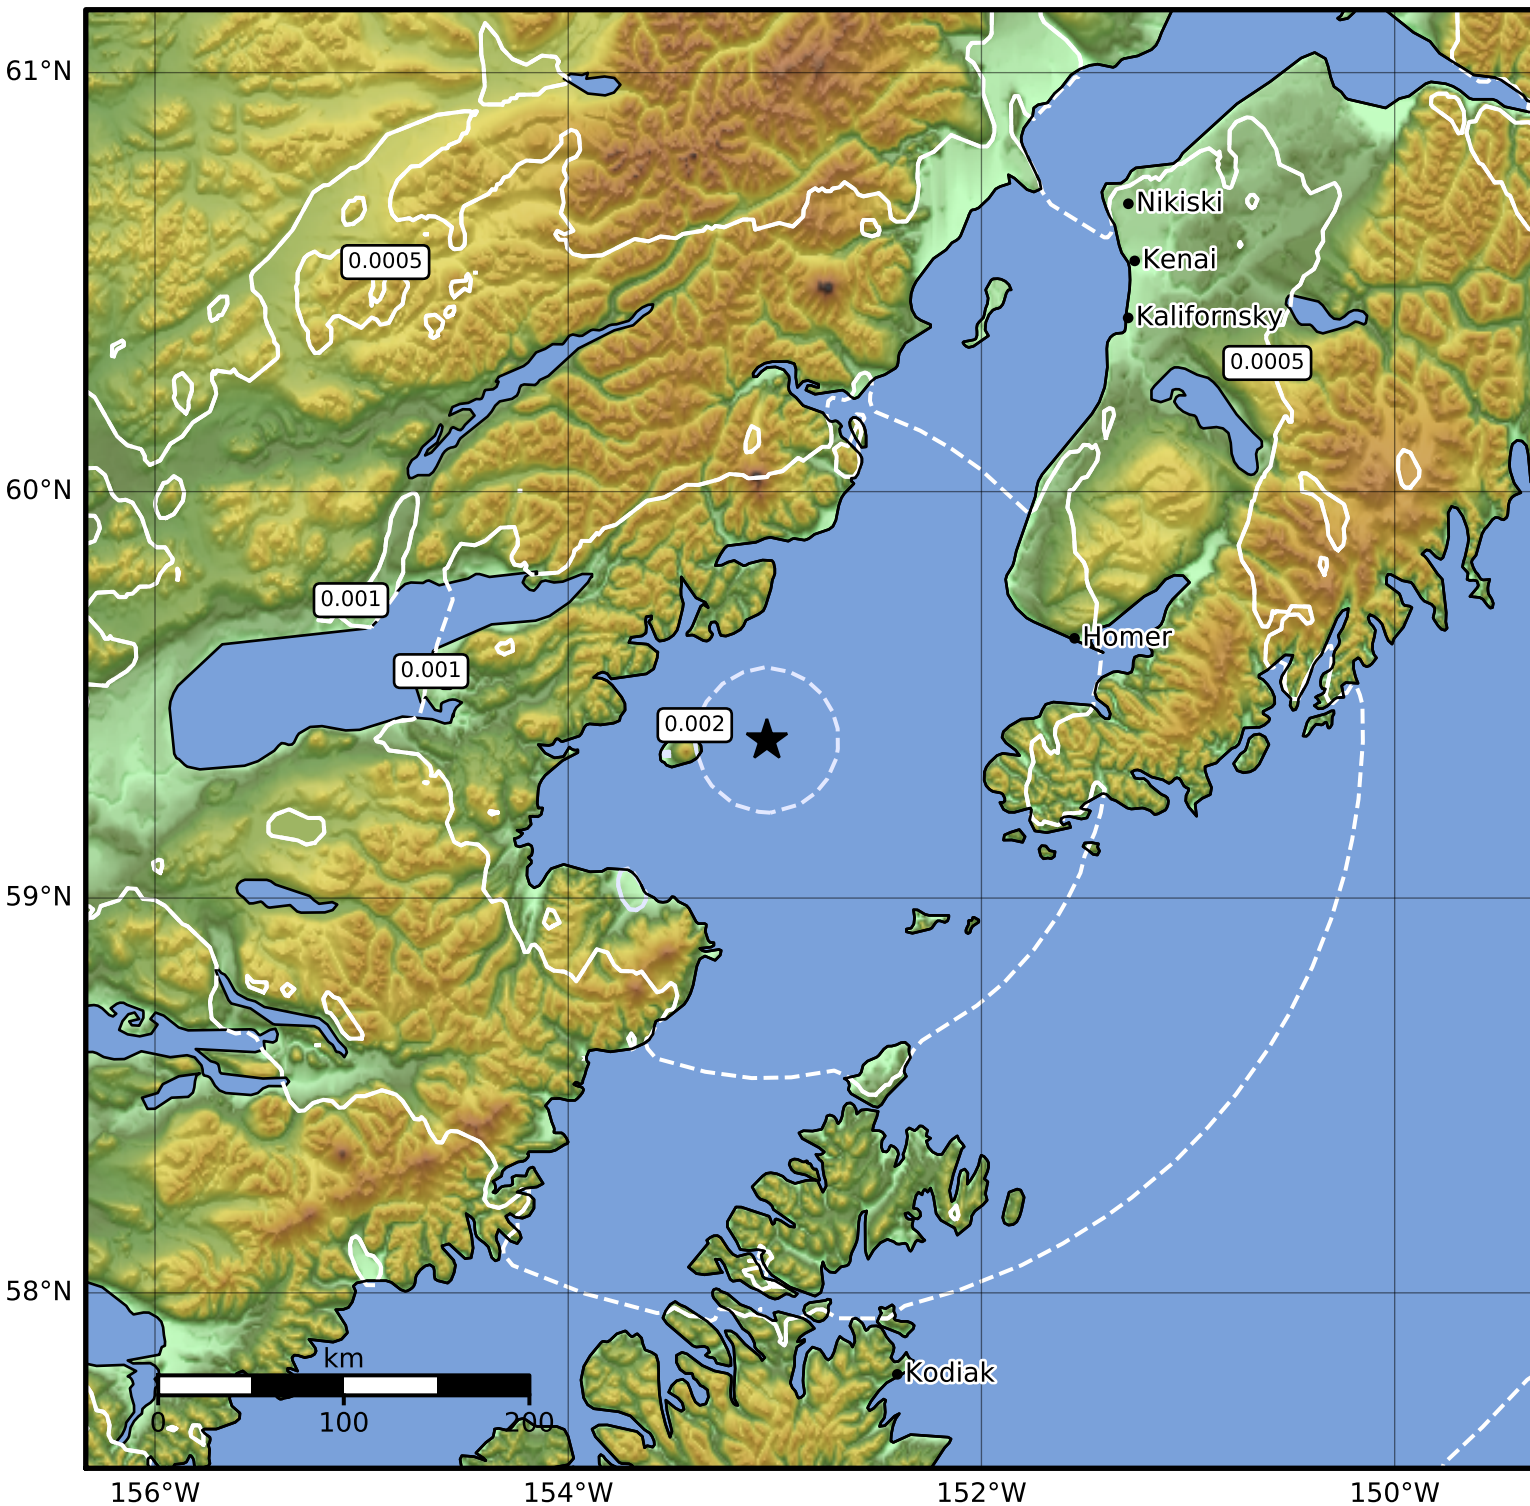

3.0 Second Peak Spectral Acceleration Map Alaska Earthquake Center
 ShakeMap: 63 km (39 miles) W of Nanwalek
 Feb 19, 2023 01:46:57 UTC M4.0 N59.39 W153.04 Depth: 81.9km ID:ak0232apqri0

Scale based on Worden et al. (2012)

Version 2: Processed 2023-02-19T02:24:54Z

△ Seismic Instrument ○ Reported Intensity

★ Epicenter