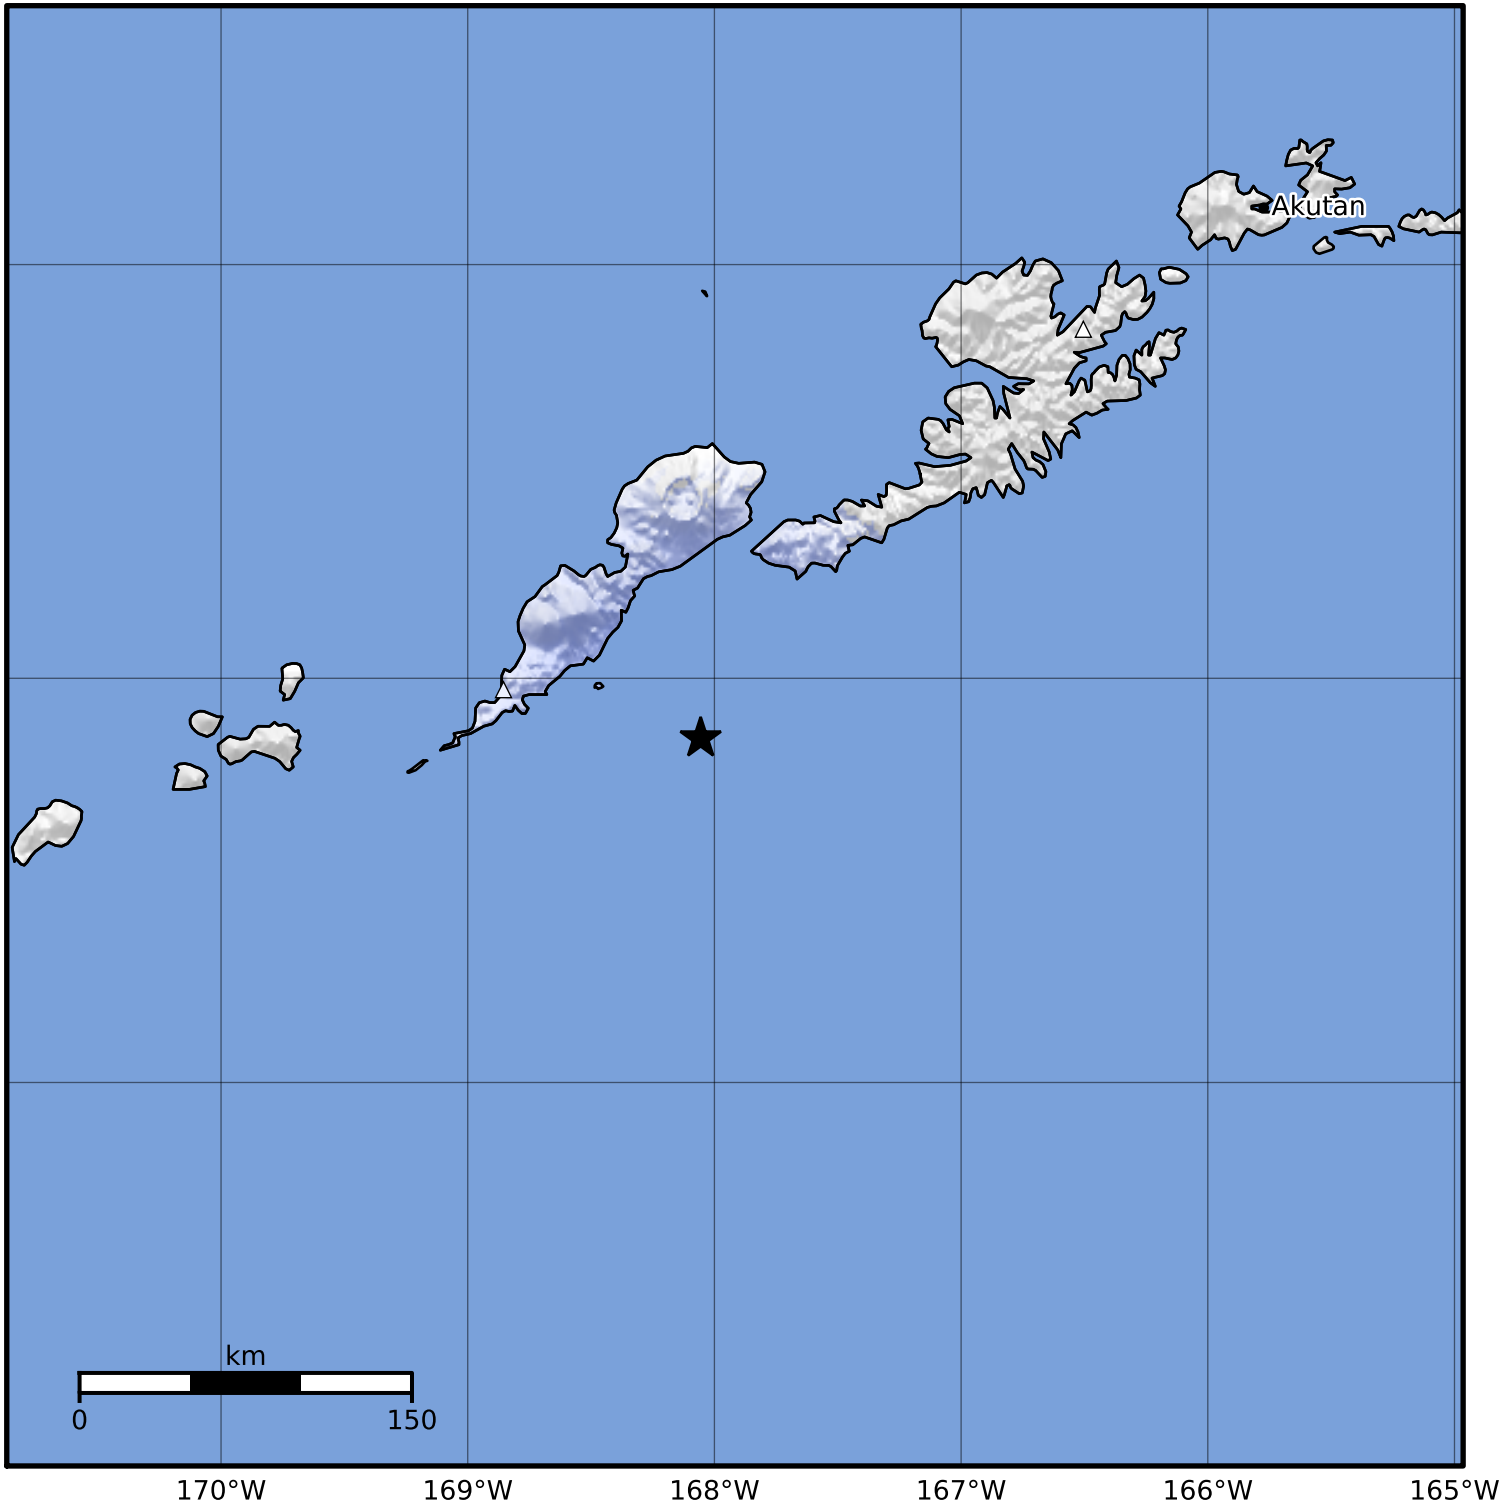

Macroseismic Intensity Map Alaska Earthquake Center
 ShakeMap: 55 km (34 miles) E of Nikolski
 Feb 19, 2023 05:19:39 UTC M3.8 N52.85 W168.06 Depth: 25.6km ID:ak0232arz4fv

SHAKING	Not felt	Weak	Light	Moderate	Strong	Very strong	Severe	Violent	Extreme
DAMAGE	None	None	None	Very light	Light	Moderate	Moderate/heavy	Heavy	Very heavy
PGA(%g)	<0.0464	0.297	2.76	6.2	11.5	21.5	40.1	74.7	>139
PGV(cm/s)	<0.0215	0.135	1.41	4.65	9.64	20	41.4	85.8	>178
INTENSITY	I	II-III	IV	V	VI	VII	VIII	IX	X+

Scale based on Worden et al. (2012)

Version 1: Processed 2023-02-20T18:58:32Z

△ Seismic Instrument ○ Reported Intensity

★ Epicenter